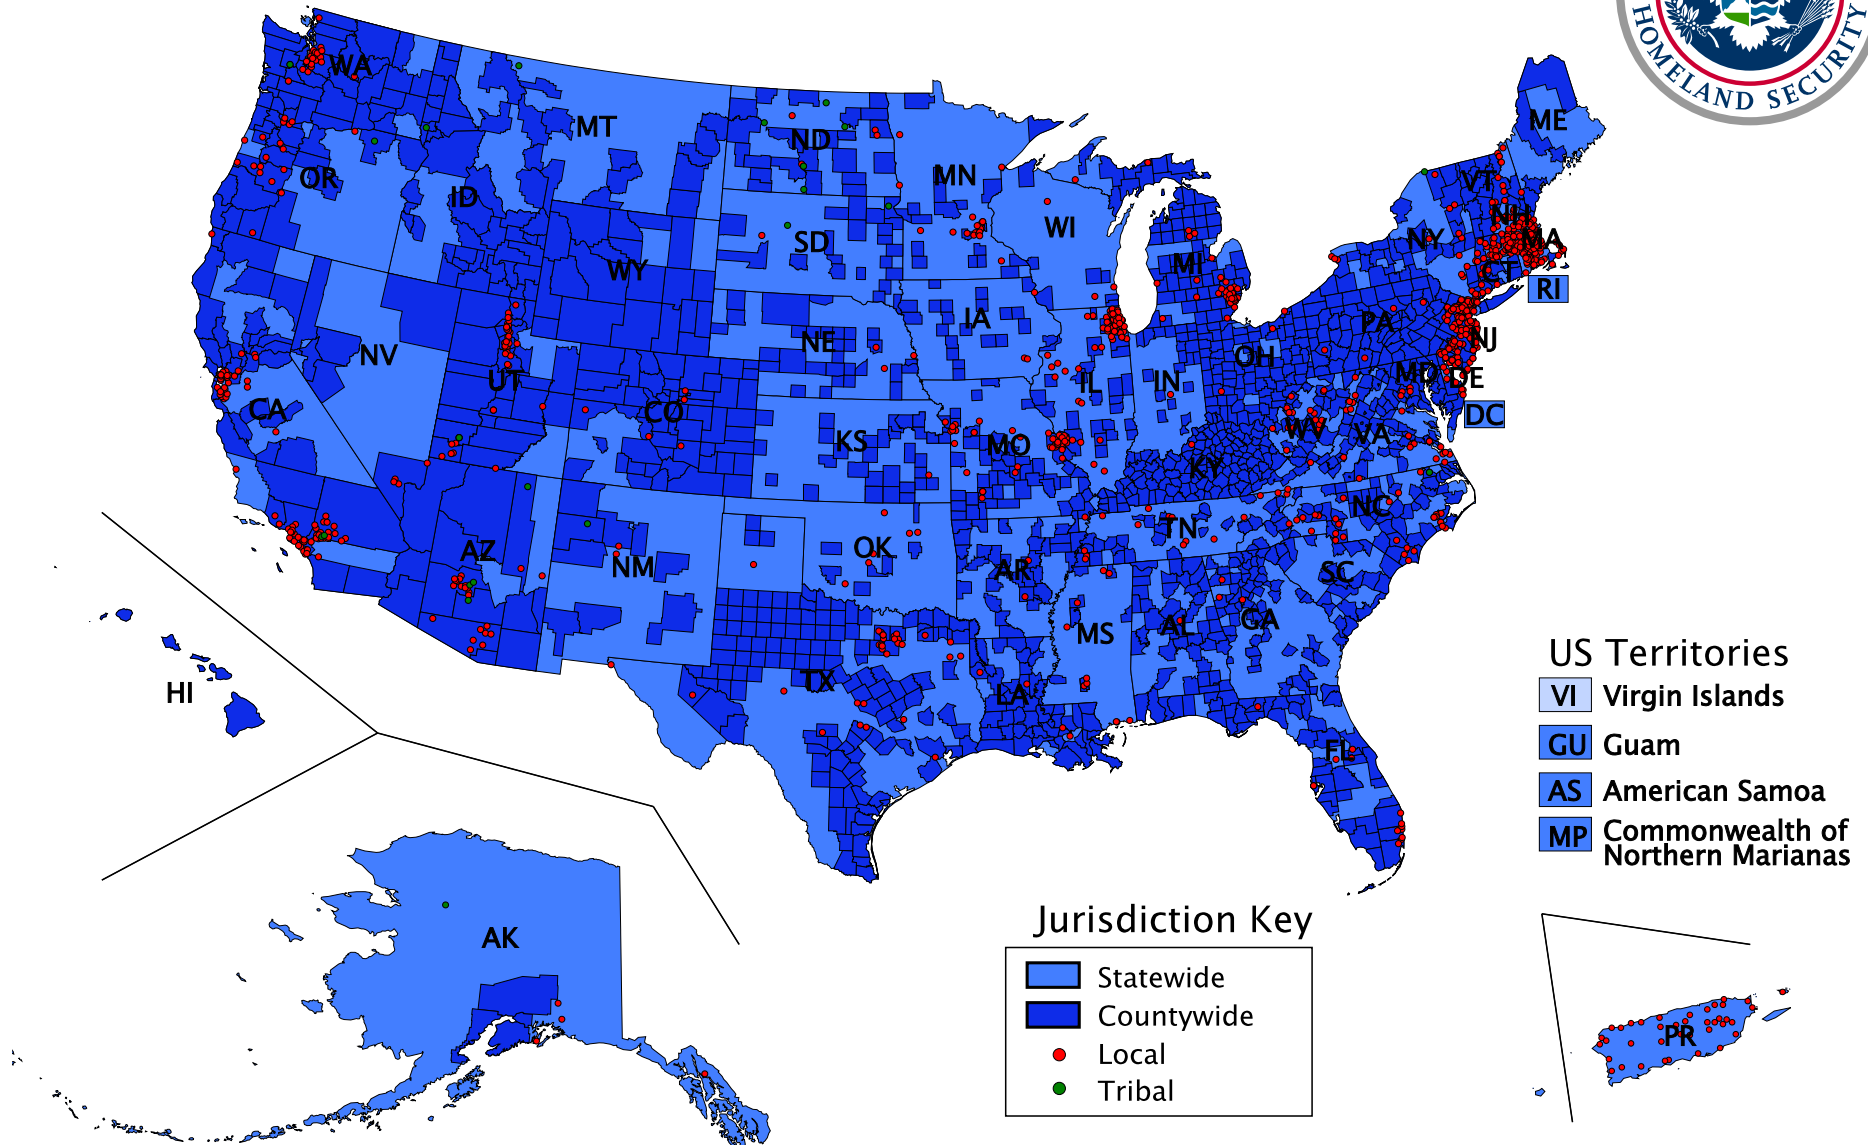

Citizen Corps Councils

- US Territories
- VI Virgin Islands
- GU Guam
- AS American Samoa
- MP Commonwealth of Northern Marianas

Jurisdiction Key

- Statewide
- Countywide
- Local
- Tribal

Total Active Statewide Councils	55
Total Active Countywide/Local/Tribal Councils	2337
Population Served, based on 2000 Census Data	223874920 (78% of total US population)

Citizen Corps Councils

Alaska

State of Alaska Citizen Corps Council

County Councils (4)

Anchorage Citizen Corps Council
Fairbanks Citizen Corps Council
Kenai Peninsula Borough Citizen Corps Council
Matanuska-Susitna Borough Citizen Corps Council