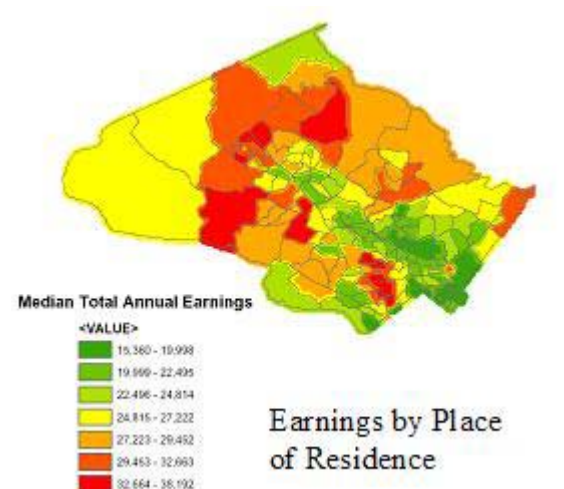

Information for Economic Development and Transportation Agencies

What were the average earnings in 2001 of workers working and living in different parts of Montgomery County?

LEHD data can be used to show the location of workers by where they live or by where they work—this map shows the importance of earnings outside the county to wealth generation within the county.

Where do workers over 55 live in Montgomery County Maryland?

This map shows the proportion of workers over 55—helping to inform the location decisions of businesses who cater to different types of customers.