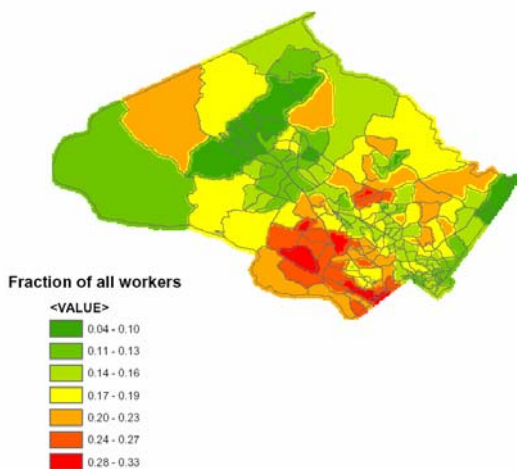

Information for Economic Development and Transportation Agencies

What were the average earnings in 2001 of workers working and living in different parts of Montgomery County?

LEHD data can be used to show the location of workers by where they live or by where they work—this map shows the importance of earnings outside the county to wealth generation within the county.

Where do workers over 55 live in Montgomery County Maryland?

This map shows the proportion of workers over 55—helping to inform the location decisions of businesses who cater to different types of customers.