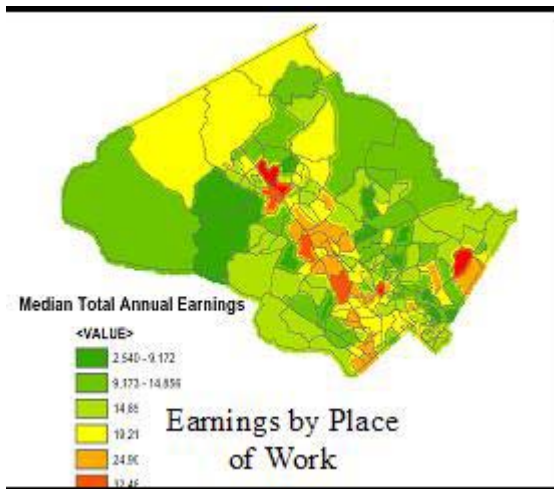

Information for Economic Development and Transportation Agencies

What were the average earnings in 2001 of workers working and living in different parts of Montgomery County?

LEHD data can be used to show the location of workers by where they live or by where they work—this map shows the importance of earnings outside the county to wealth generation within the county.

Where do workers over 55 live in Montgomery County Maryland?

This map shows the proportion of workers over 55—helping to inform the location decisions of businesses who cater to different types of customers.