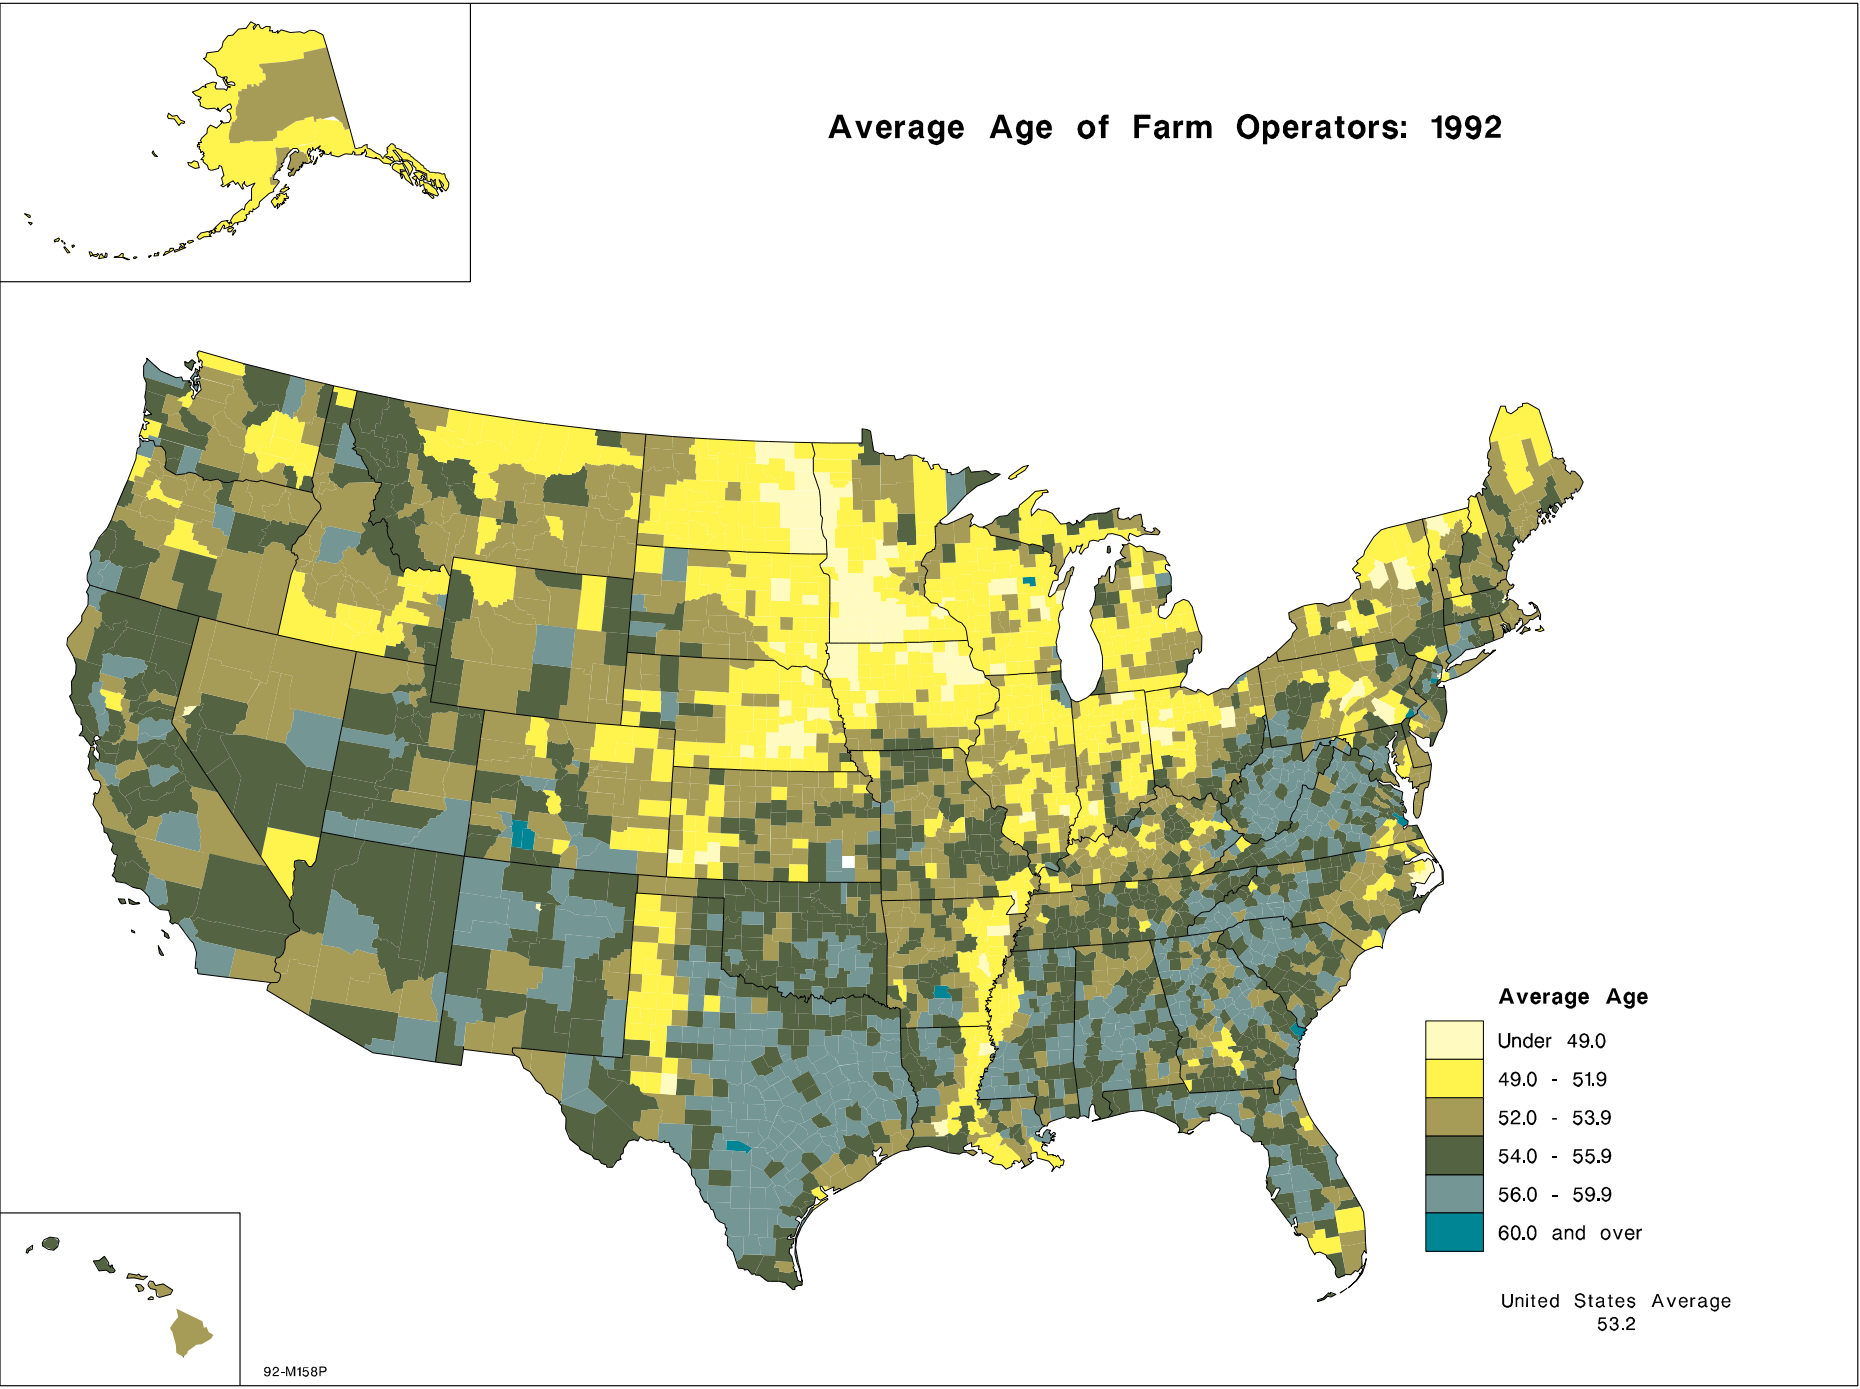

### Average Age of Farm Operators: 1992

92-M158P