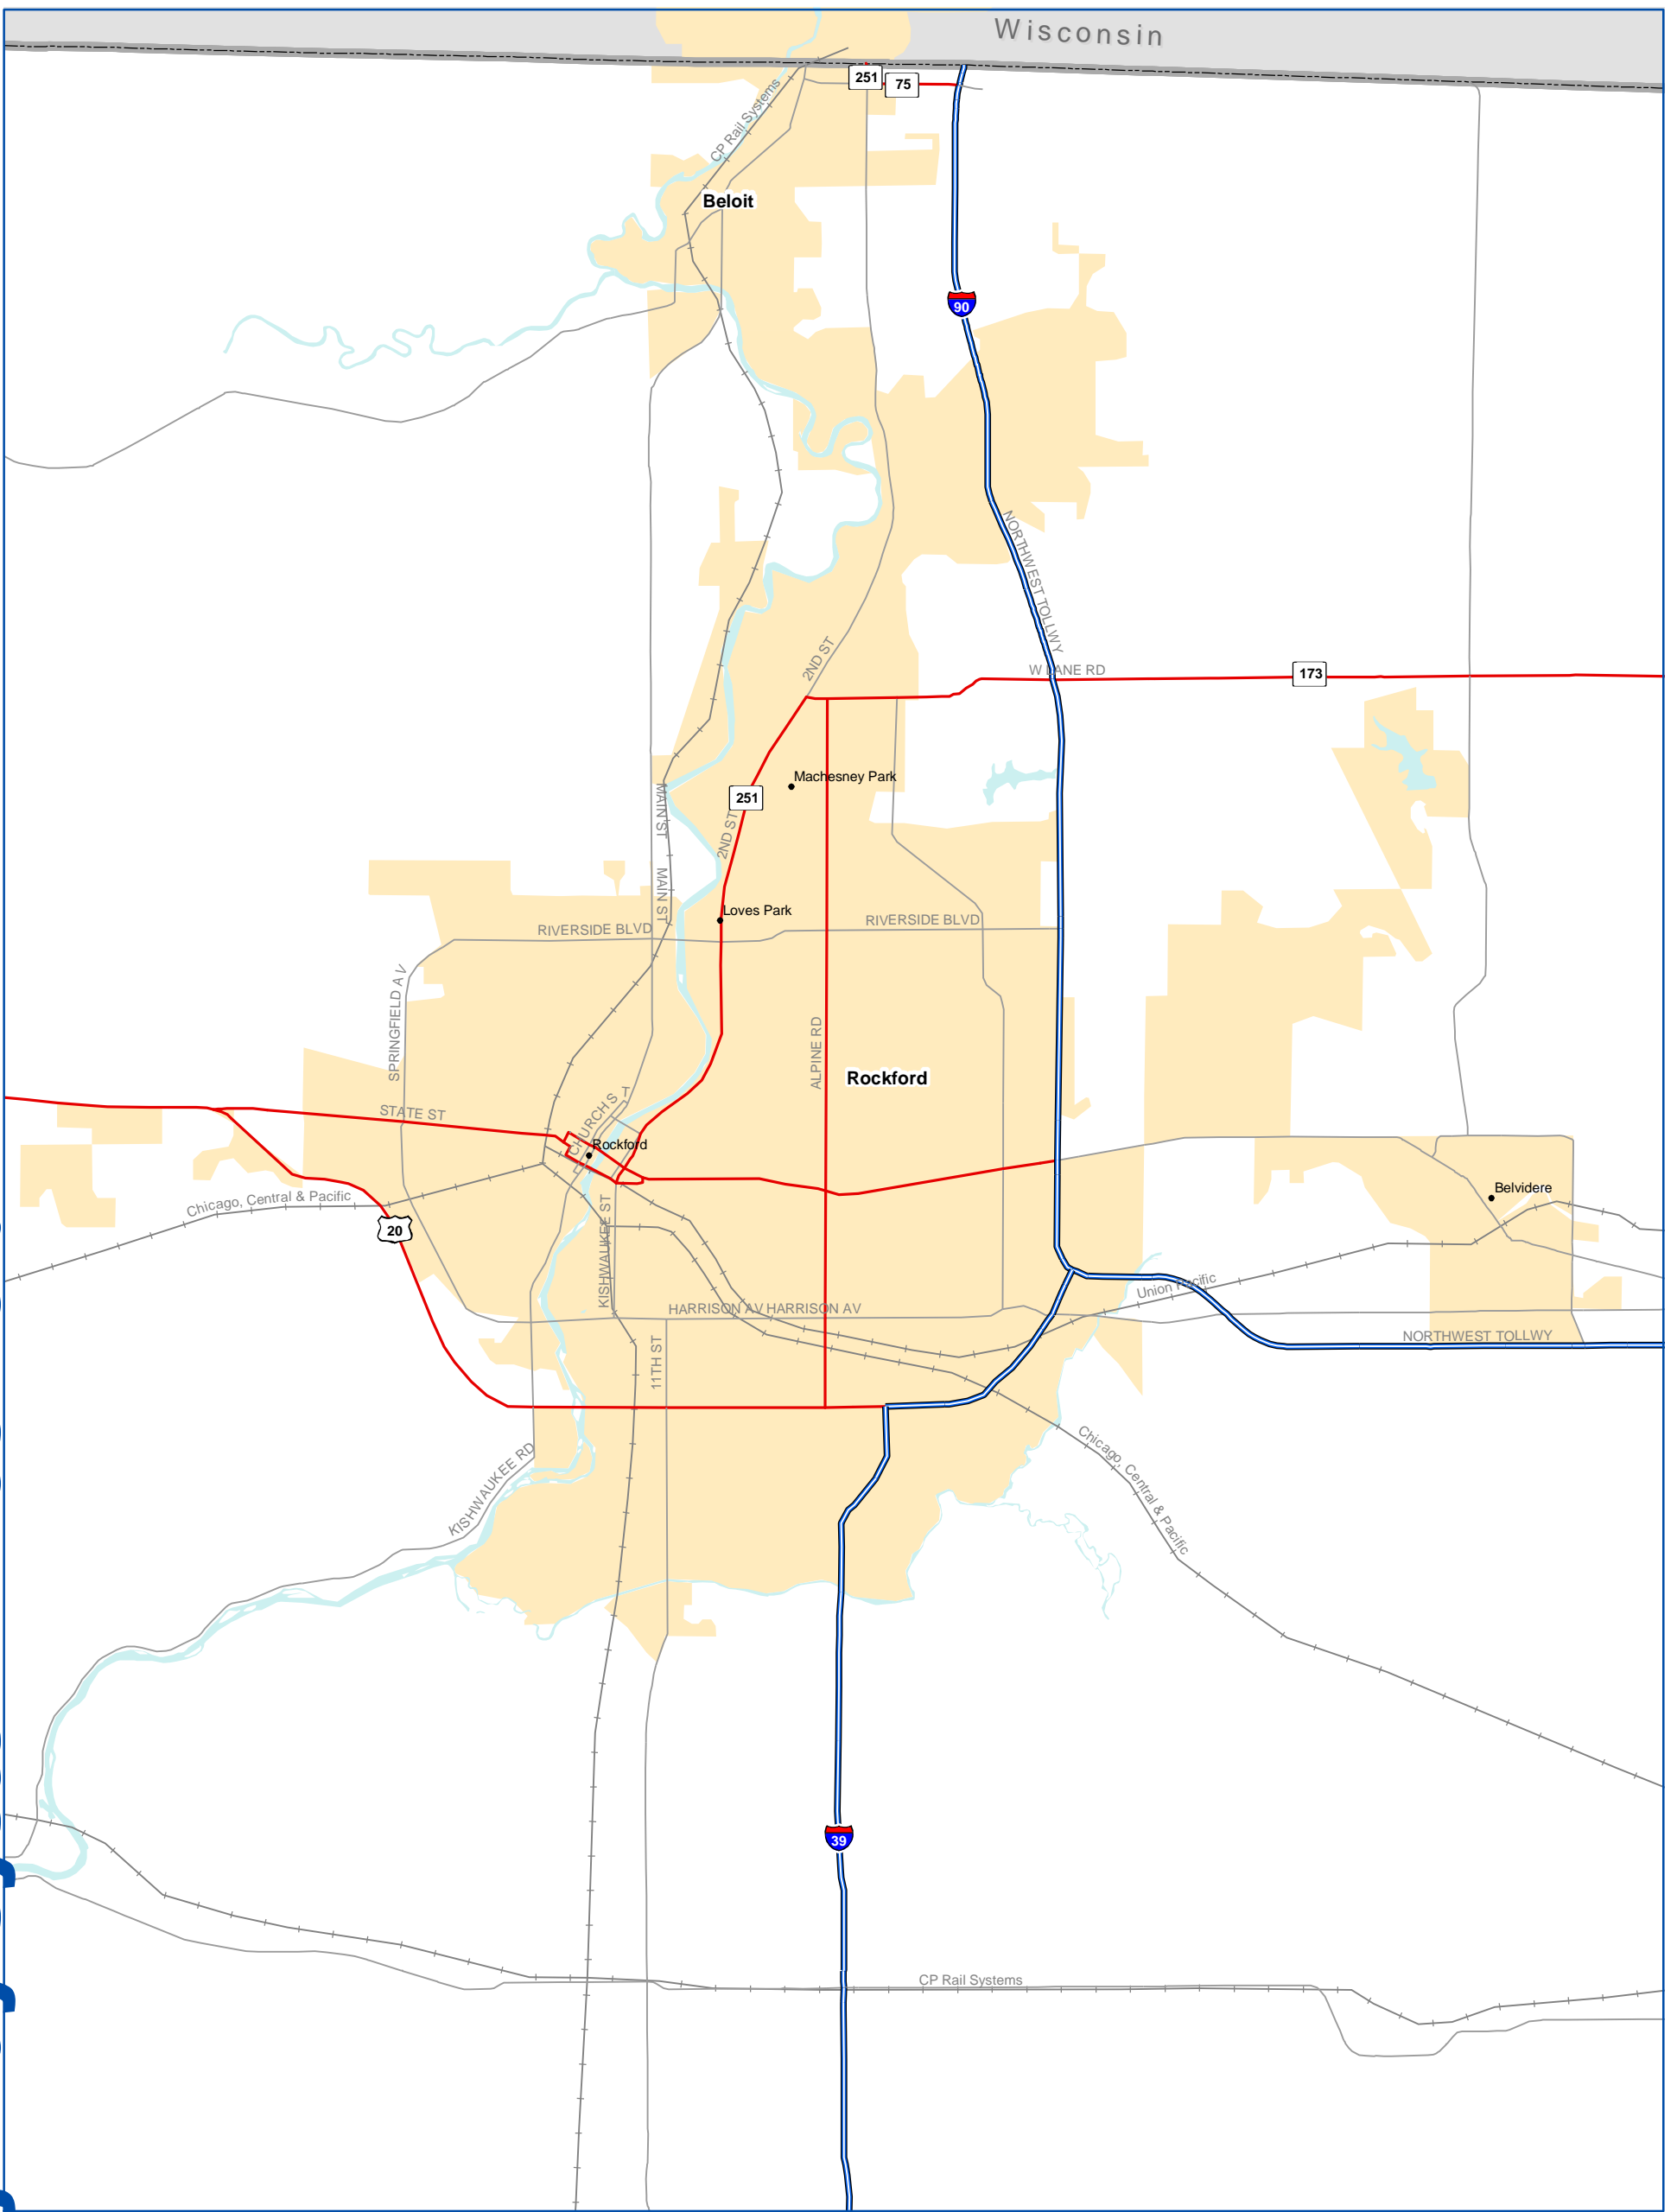

# National Highway System: Rockford IL

**U.S. Department of Transportation  
Federal Highway Administration**

Eisenhower Interstate System	Census Urbanized Areas	Airport	Multipurpose Passenger Facility
Other NHS Routes	Indian Reservation	Intercity Bus Terminal	Port Terminal
Non-Interstate STRAHNET Route	Department of Defense	Ferry Terminal	Truck/Rail Facility
Major STRAHNET Connector	National Forest	Truck/Pipeline Terminal	AMTRAK Station
Intermodal Connector	National Park Service		Public Transit Station
Unbuilt NHS Routes	Water		
Other Roads (not on NHS)			
Railroad			

0 2 4 Miles  
0 2 4 Kilometers