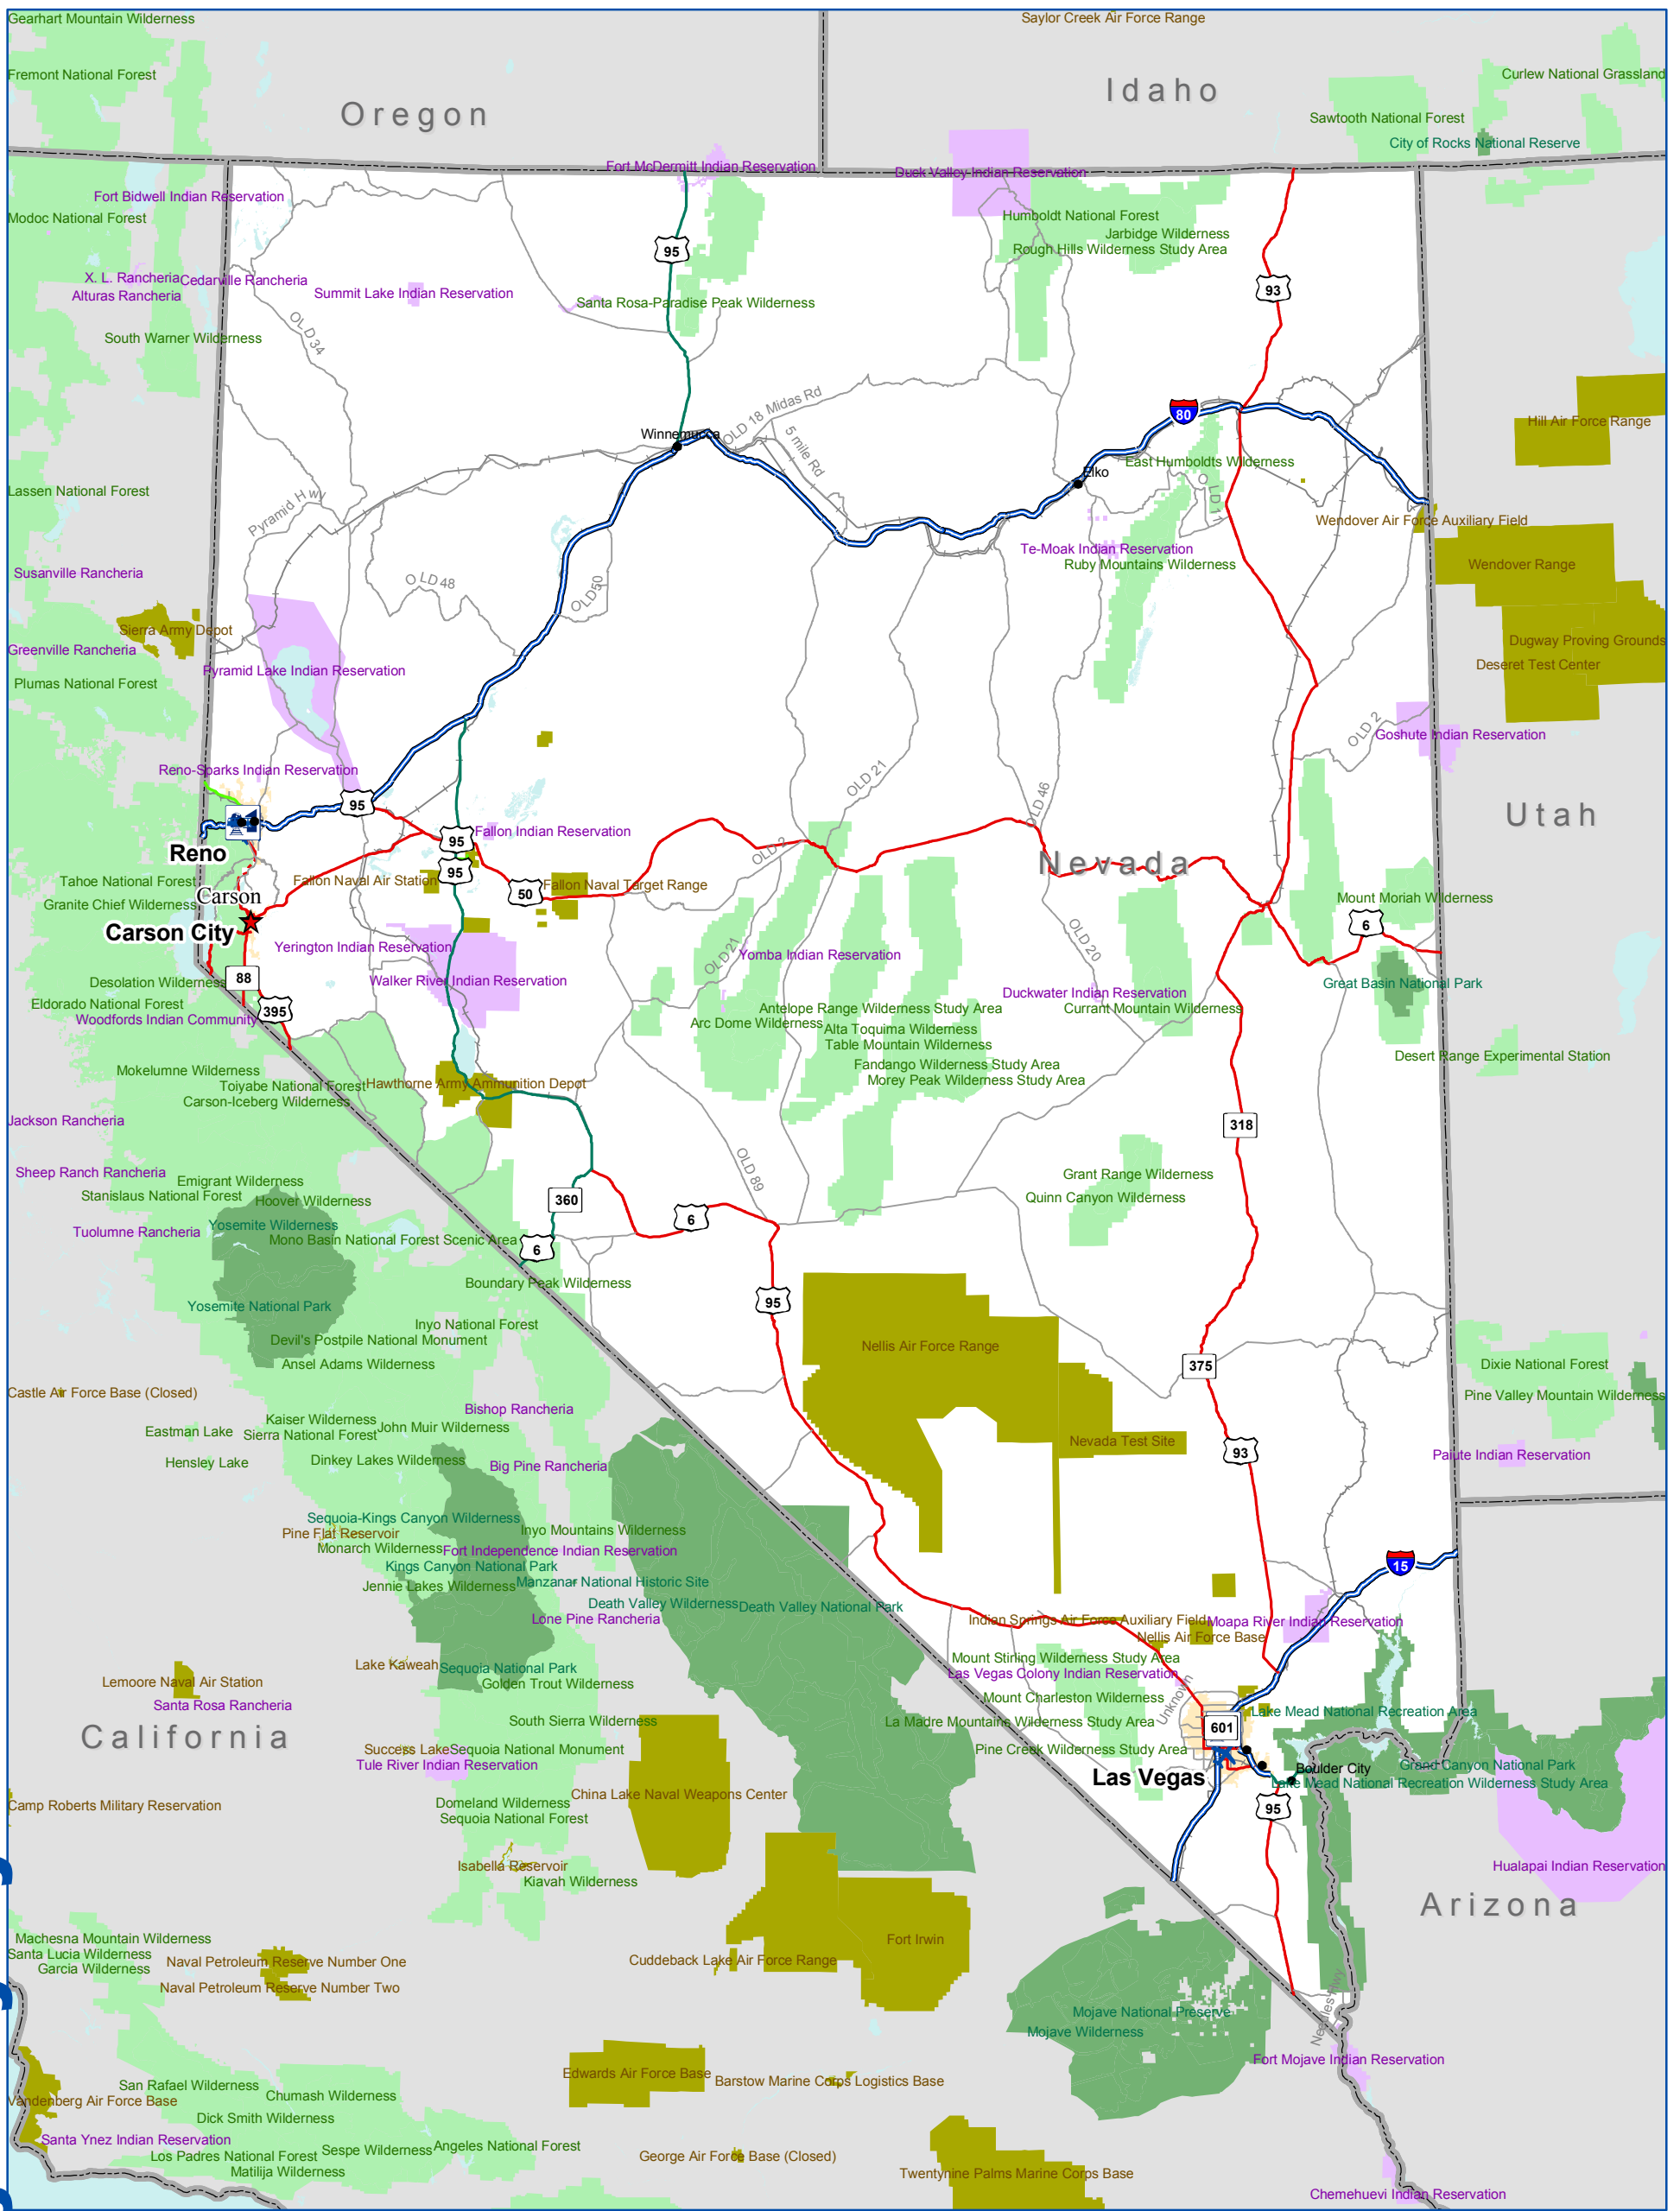

National Highway System: Nevada

**U.S. Department of Transportation
Federal Highway Administration**

Eisenhower Interstate System	Census Urbanized Areas	Airport	Multipurpose Passenger Facility
Other NHS Routes	Indian Reservation	Intercity Bus Terminal	Port Terminal
Non-Interstate STRAHNET Route	Department of Defense	Ferry Terminal	Truck/Rail Facility
Major STRAHNET Connector	National Forest	Truck/Pipeline Terminal	AMTRAK Station
Intermodal Connector	National Park Service		Public Transit Station
Unbuilt NHS Routes	Water		
Other Roads (not on NHS)			
Railroad			

0 50 100 Miles
0 50 100 Kilometers