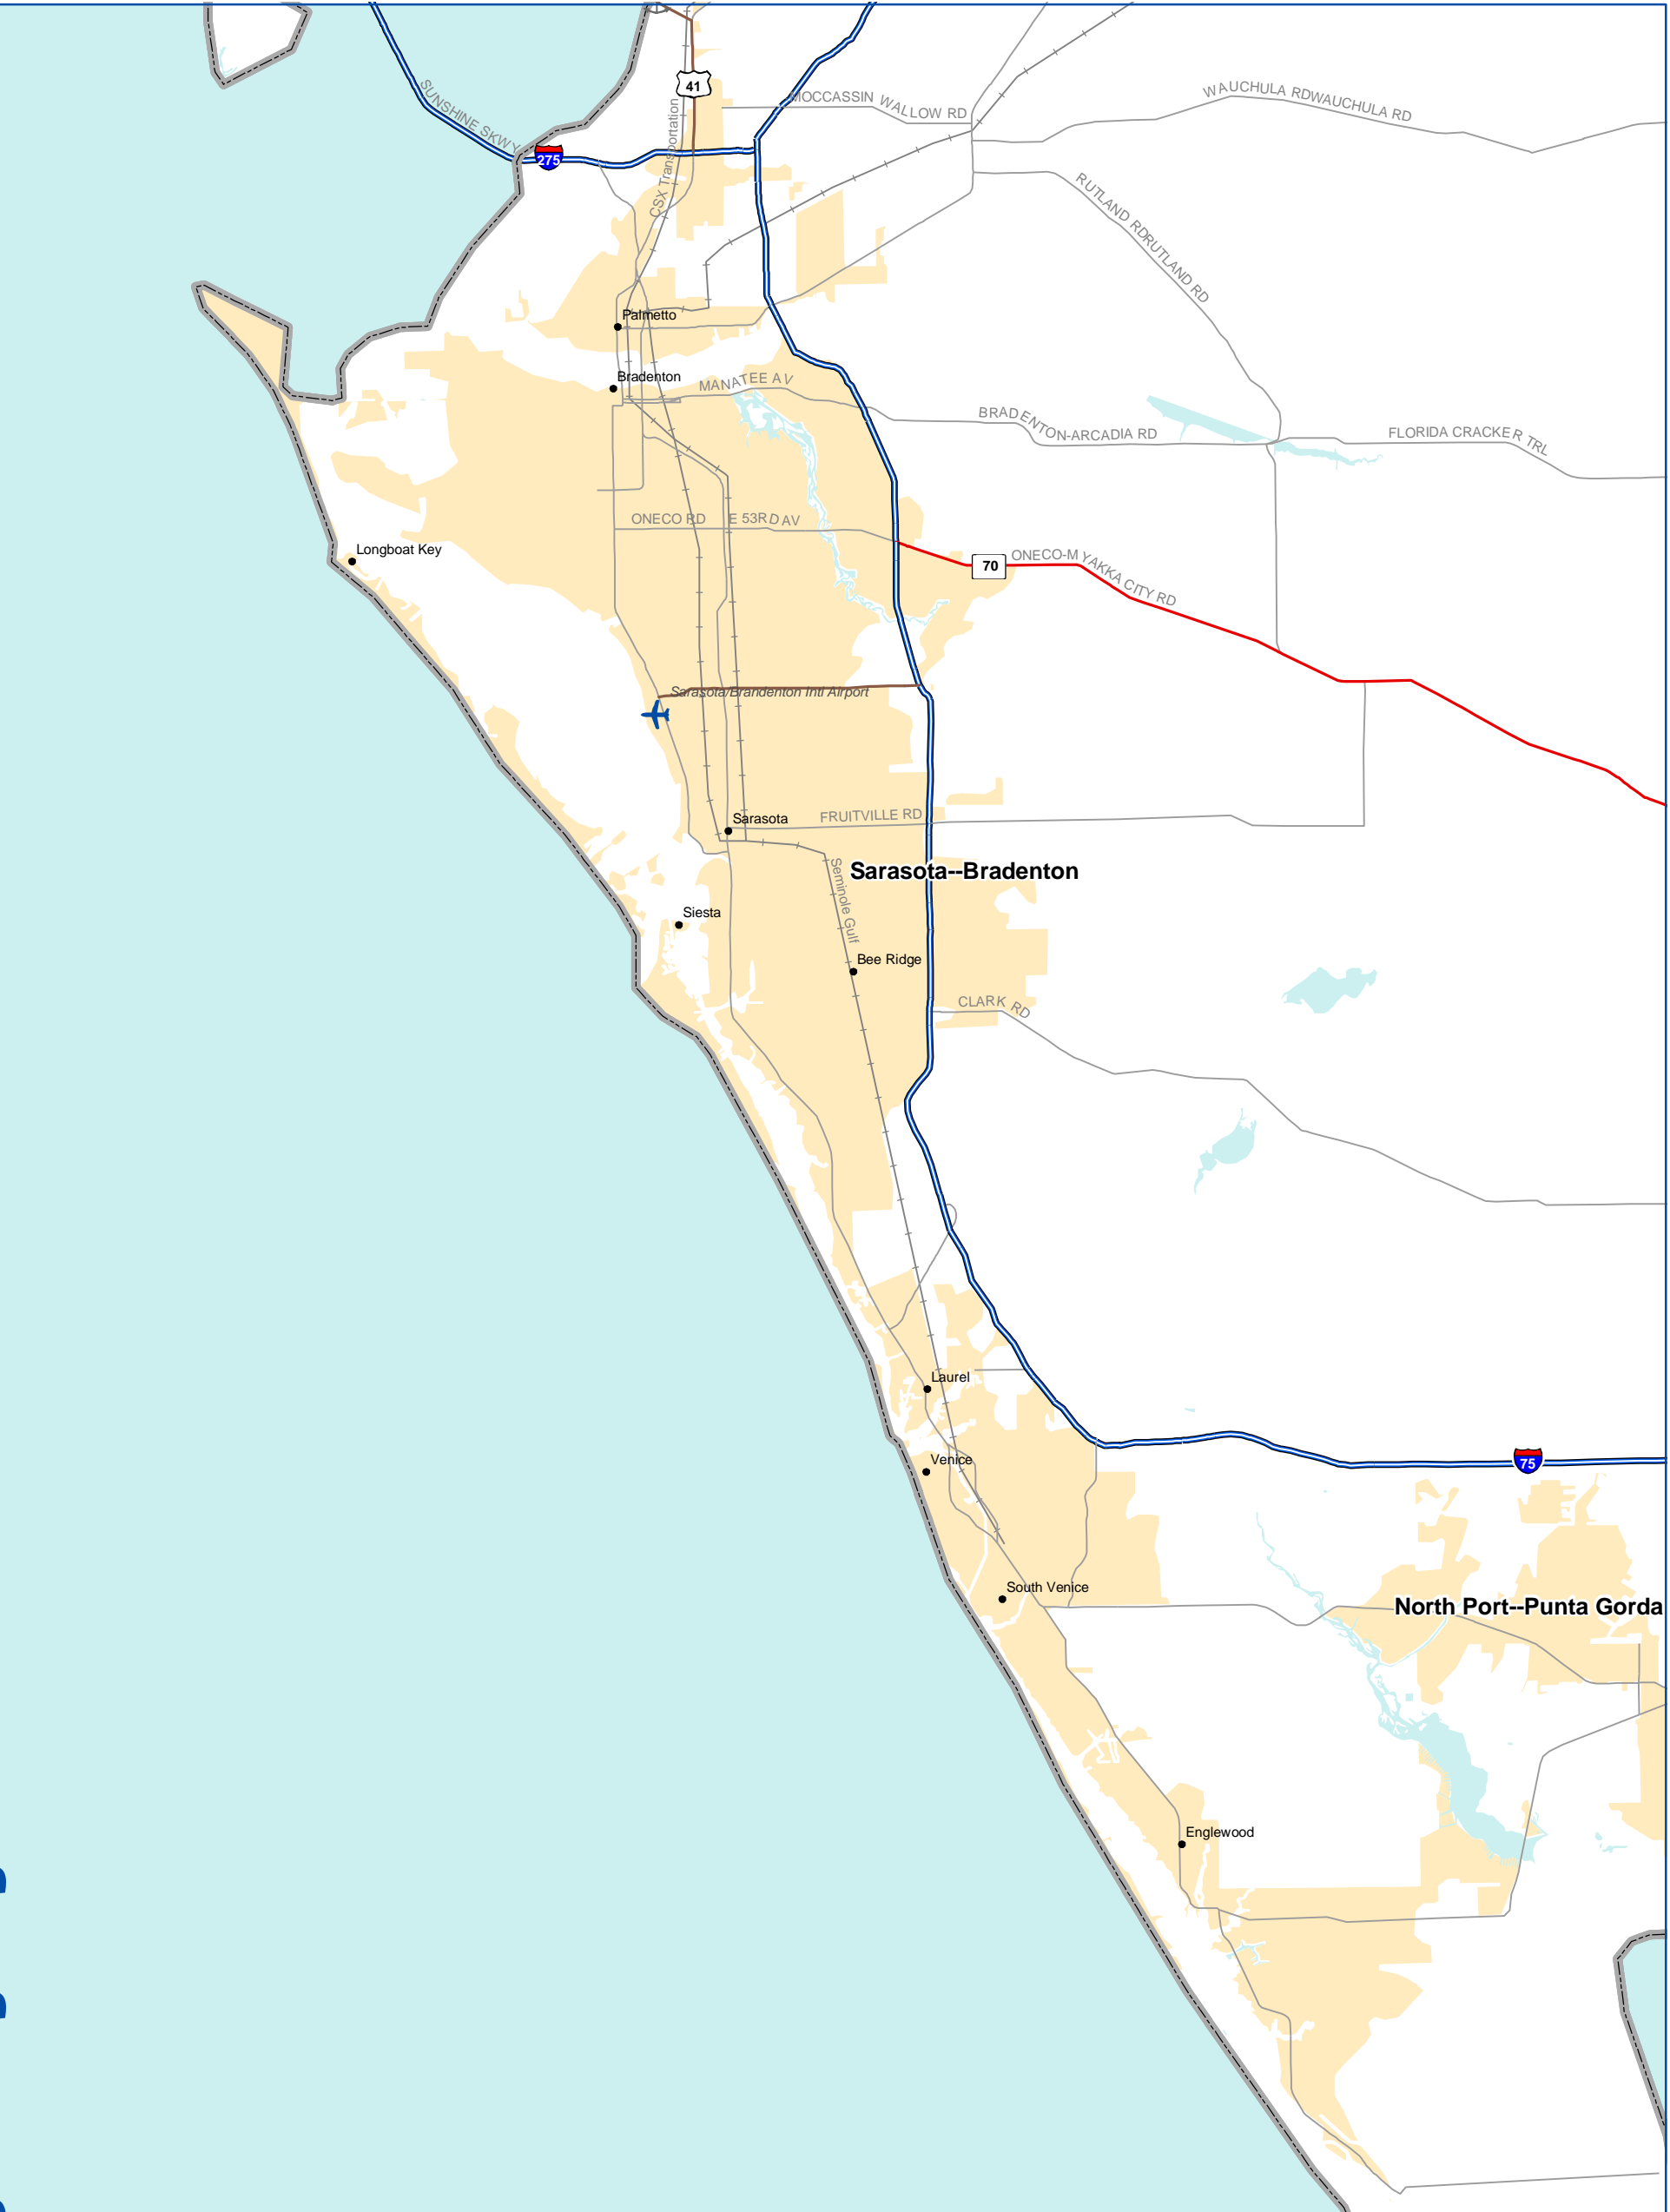

# National Highway System: Sarasota--Bradenton FL

U.S. Department of Transportation  
Federal Highway Administration

	Eisenhower Interstate System		Census Urbanized Areas		Airport		Multipurpose Passenger Facility
	Other NHS Routes		Indian Reservation		Intercity Bus Terminal		Port Terminal
	Non-Interstate STRAHNET Route		Department of Defense		Ferry Terminal		Truck/Rail Facility
	Major STRAHNET Connector		National Forest		Truck/Pipeline Terminal		AMTRAK Station
	Intermodal Connector		National Park Service				Public Transit Station
	Unbuilt NHS Routes		Water				
	Other Roads (not on NHS)						
	Railroad						

0 4 8 Miles

0 4 8 Kilometers

FHWA/HEPI-10 :: July 2003