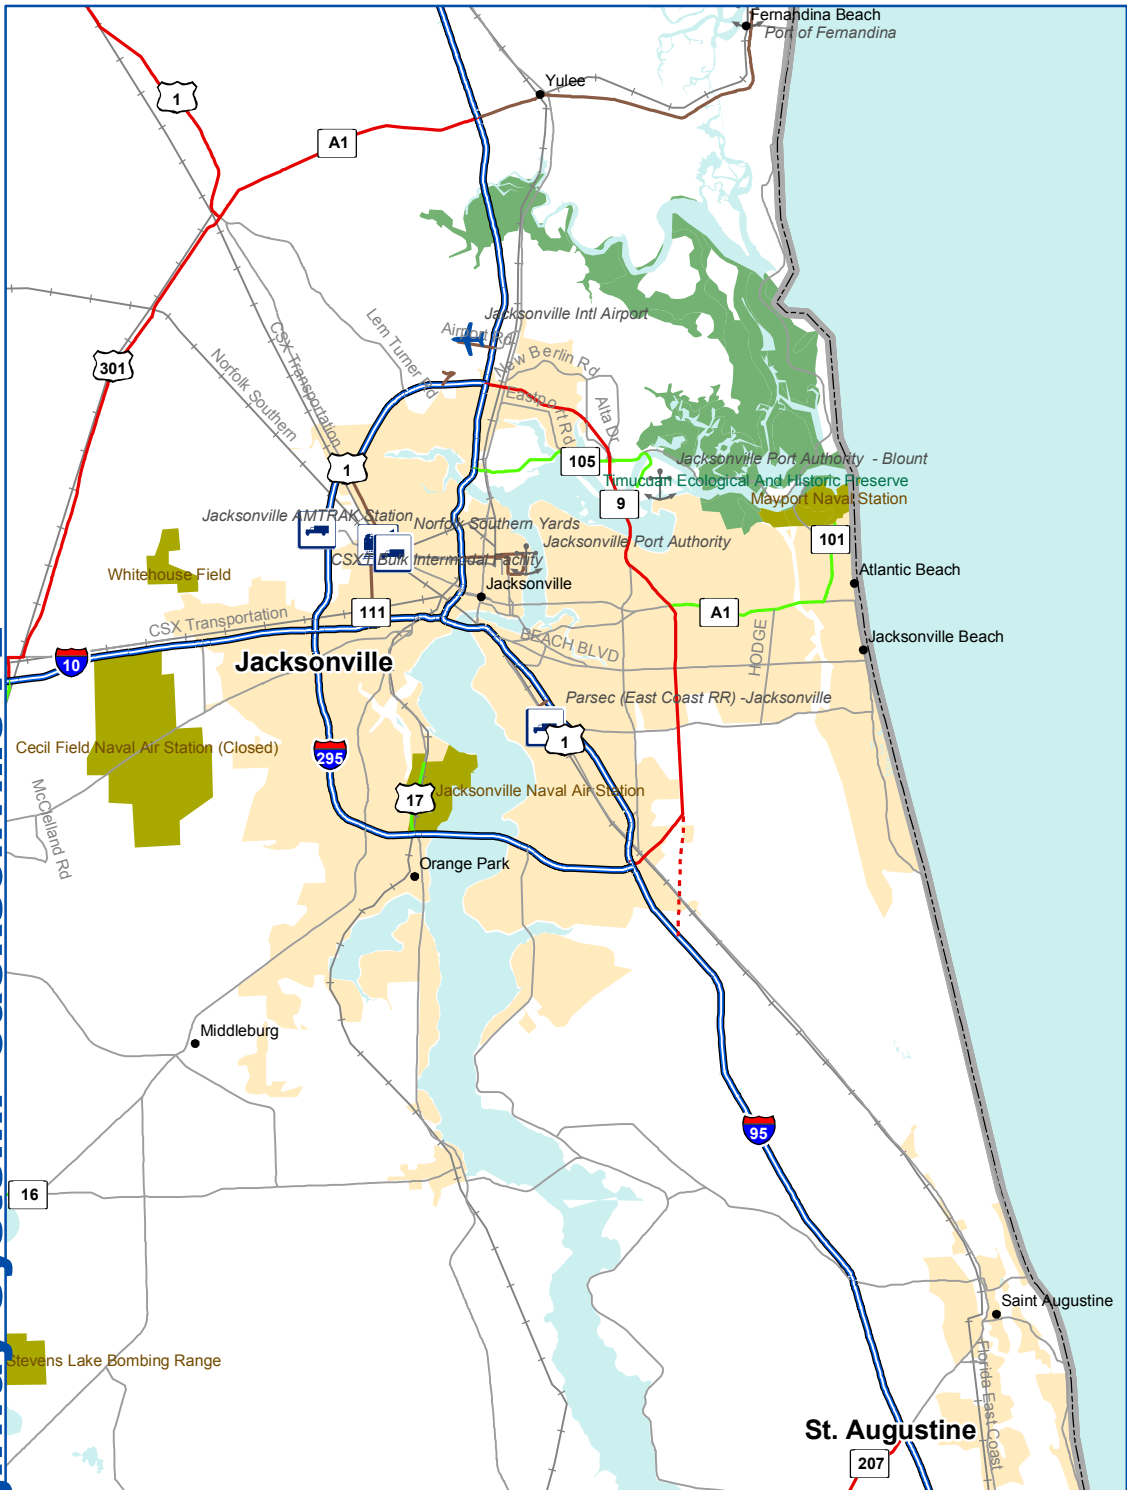

National Highway System: Jacksonville FL

U.S. Department of Transportation
Federal Highway Administration

Eisenhower Interstate System	Census Urbanized Areas	Airport	Multipurpose Passenger Facility
Other NHS Routes	Indian Reservation	Intercity Bus Terminal	Port Terminal
Non-Interstate STRAHNET Route	Department of Defense	Ferry Terminal	Truck/Rail Facility
Major STRAHNET Connector	National Forest	Truck/Pipeline Terminal	AMTRAK Station
Intermodal Connector	National Park Service	Public Transit Station	
Unbuilt NHS Routes	Water		
Other Roads (not on NHS)			
Railroad			