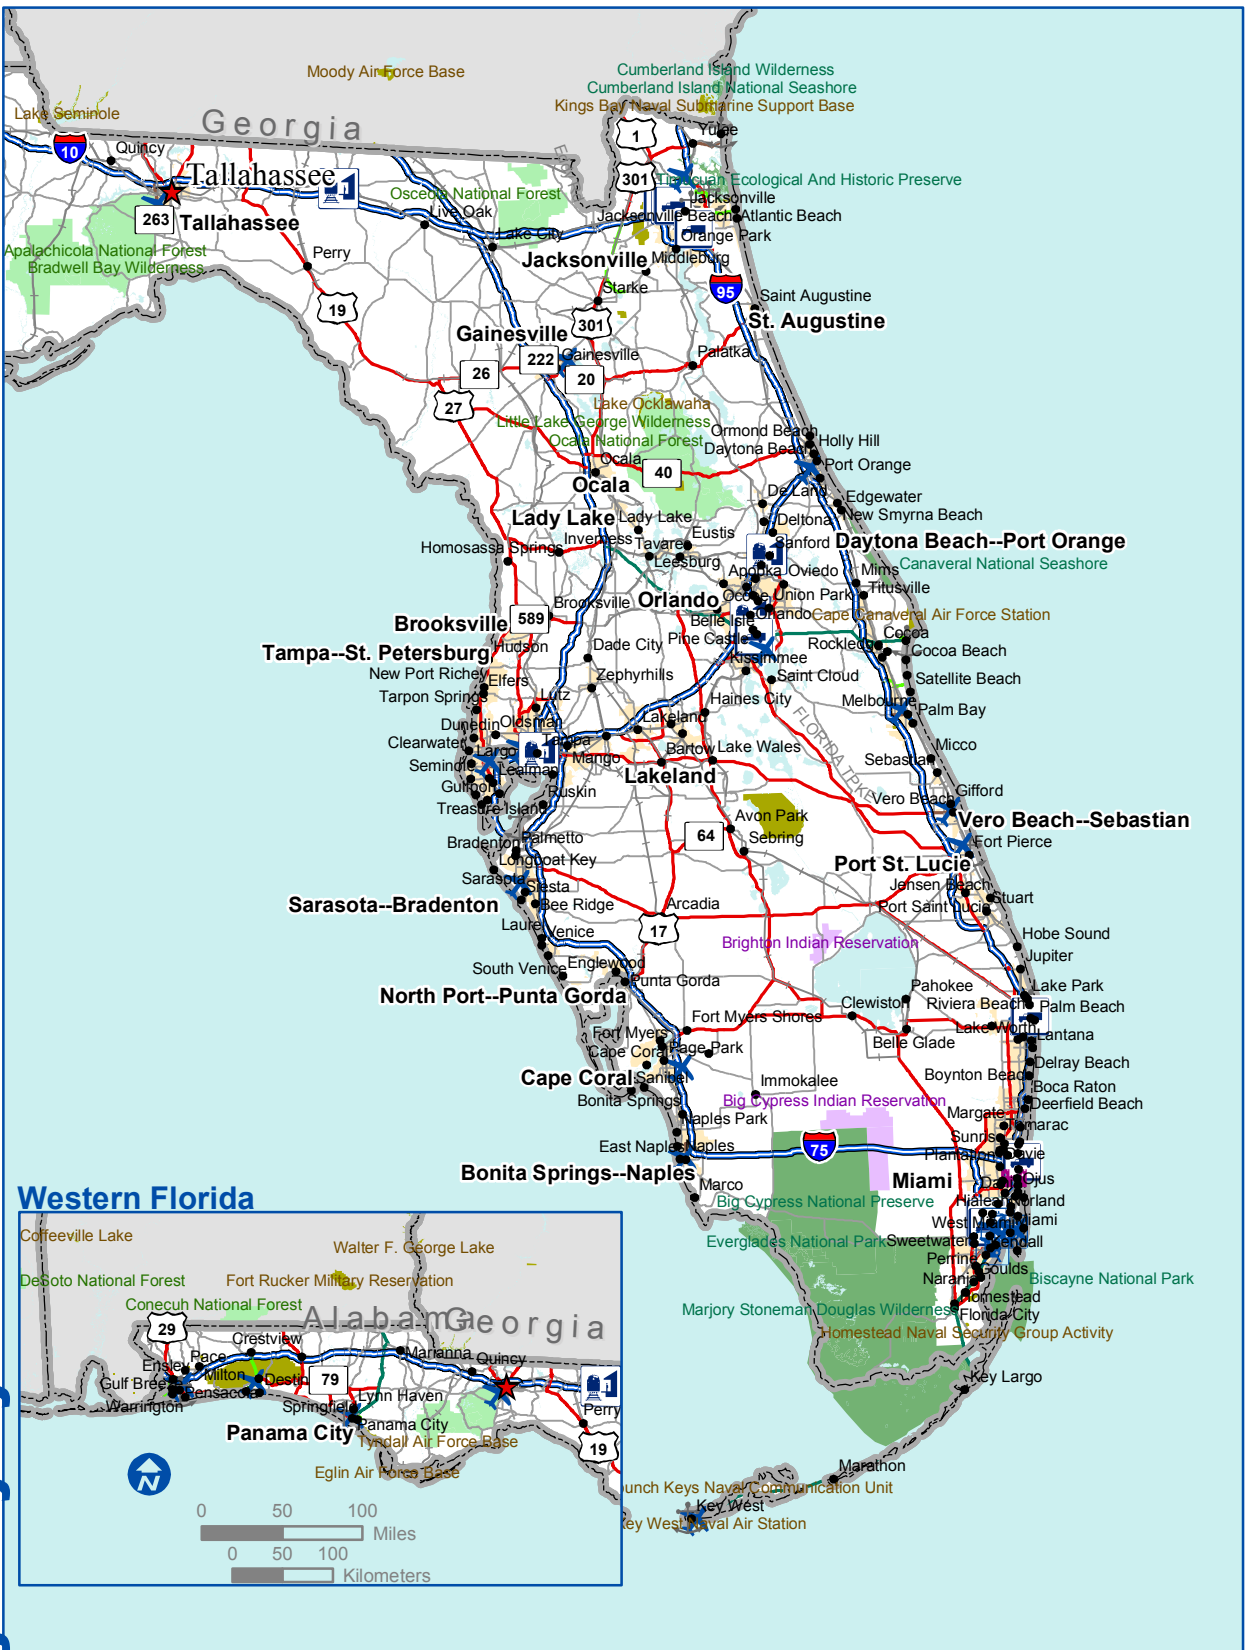

# National Highway System: Florida

## Western Florida

U.S. Department of Transportation  
Federal Highway Administration

Eisenhower Interstate System	Census Urbanized Areas	Airport	Multipurpose Passenger Facility
Other NHS Routes	Indian Reservation	Intercity Bus Terminal	Port Terminal
Non-Interstate STRAHNET Route	Department of Defense	Ferry Terminal	Truck/Rail Facility
Major STRAHNET Connector	National Forest	Truck/Pipeline Terminal	AMTRAK Station
Intermodal Connector	National Park Service	Public Transit Station	
Unbuilt NHS Routes	Water		
Other Roads (not on NHS)			
Railroad			