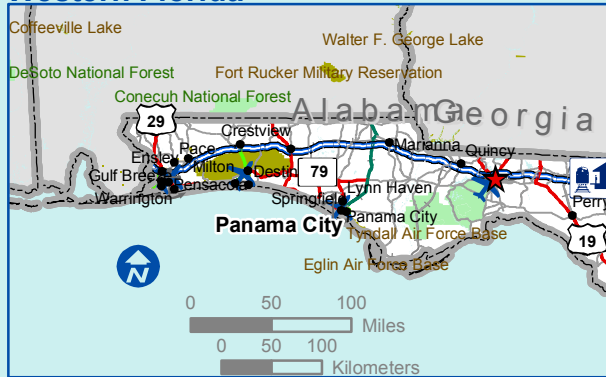

# National Highway System: Florida

## Western Florida

U.S. Department of Transportation  
Federal Highway Administration

Eisenhower Interstate System	Census Urbanized Areas	Airport	Multipurpose Passenger Facility
Other NHS Routes	Indian Reservation	Intercity Bus Terminal	Port Terminal
Non-Interstate STRAHNET Route	Department of Defense	Ferry Terminal	Truck/Rail Facility
Major STRAHNET Connector	National Forest	Truck/Pipeline Terminal	AMTRAK Station
Intermodal Connector	National Park Service	Public Transit Station	
Unbuilt NHS Routes	Water		
Other Roads (not on NHS)			
Railroad			