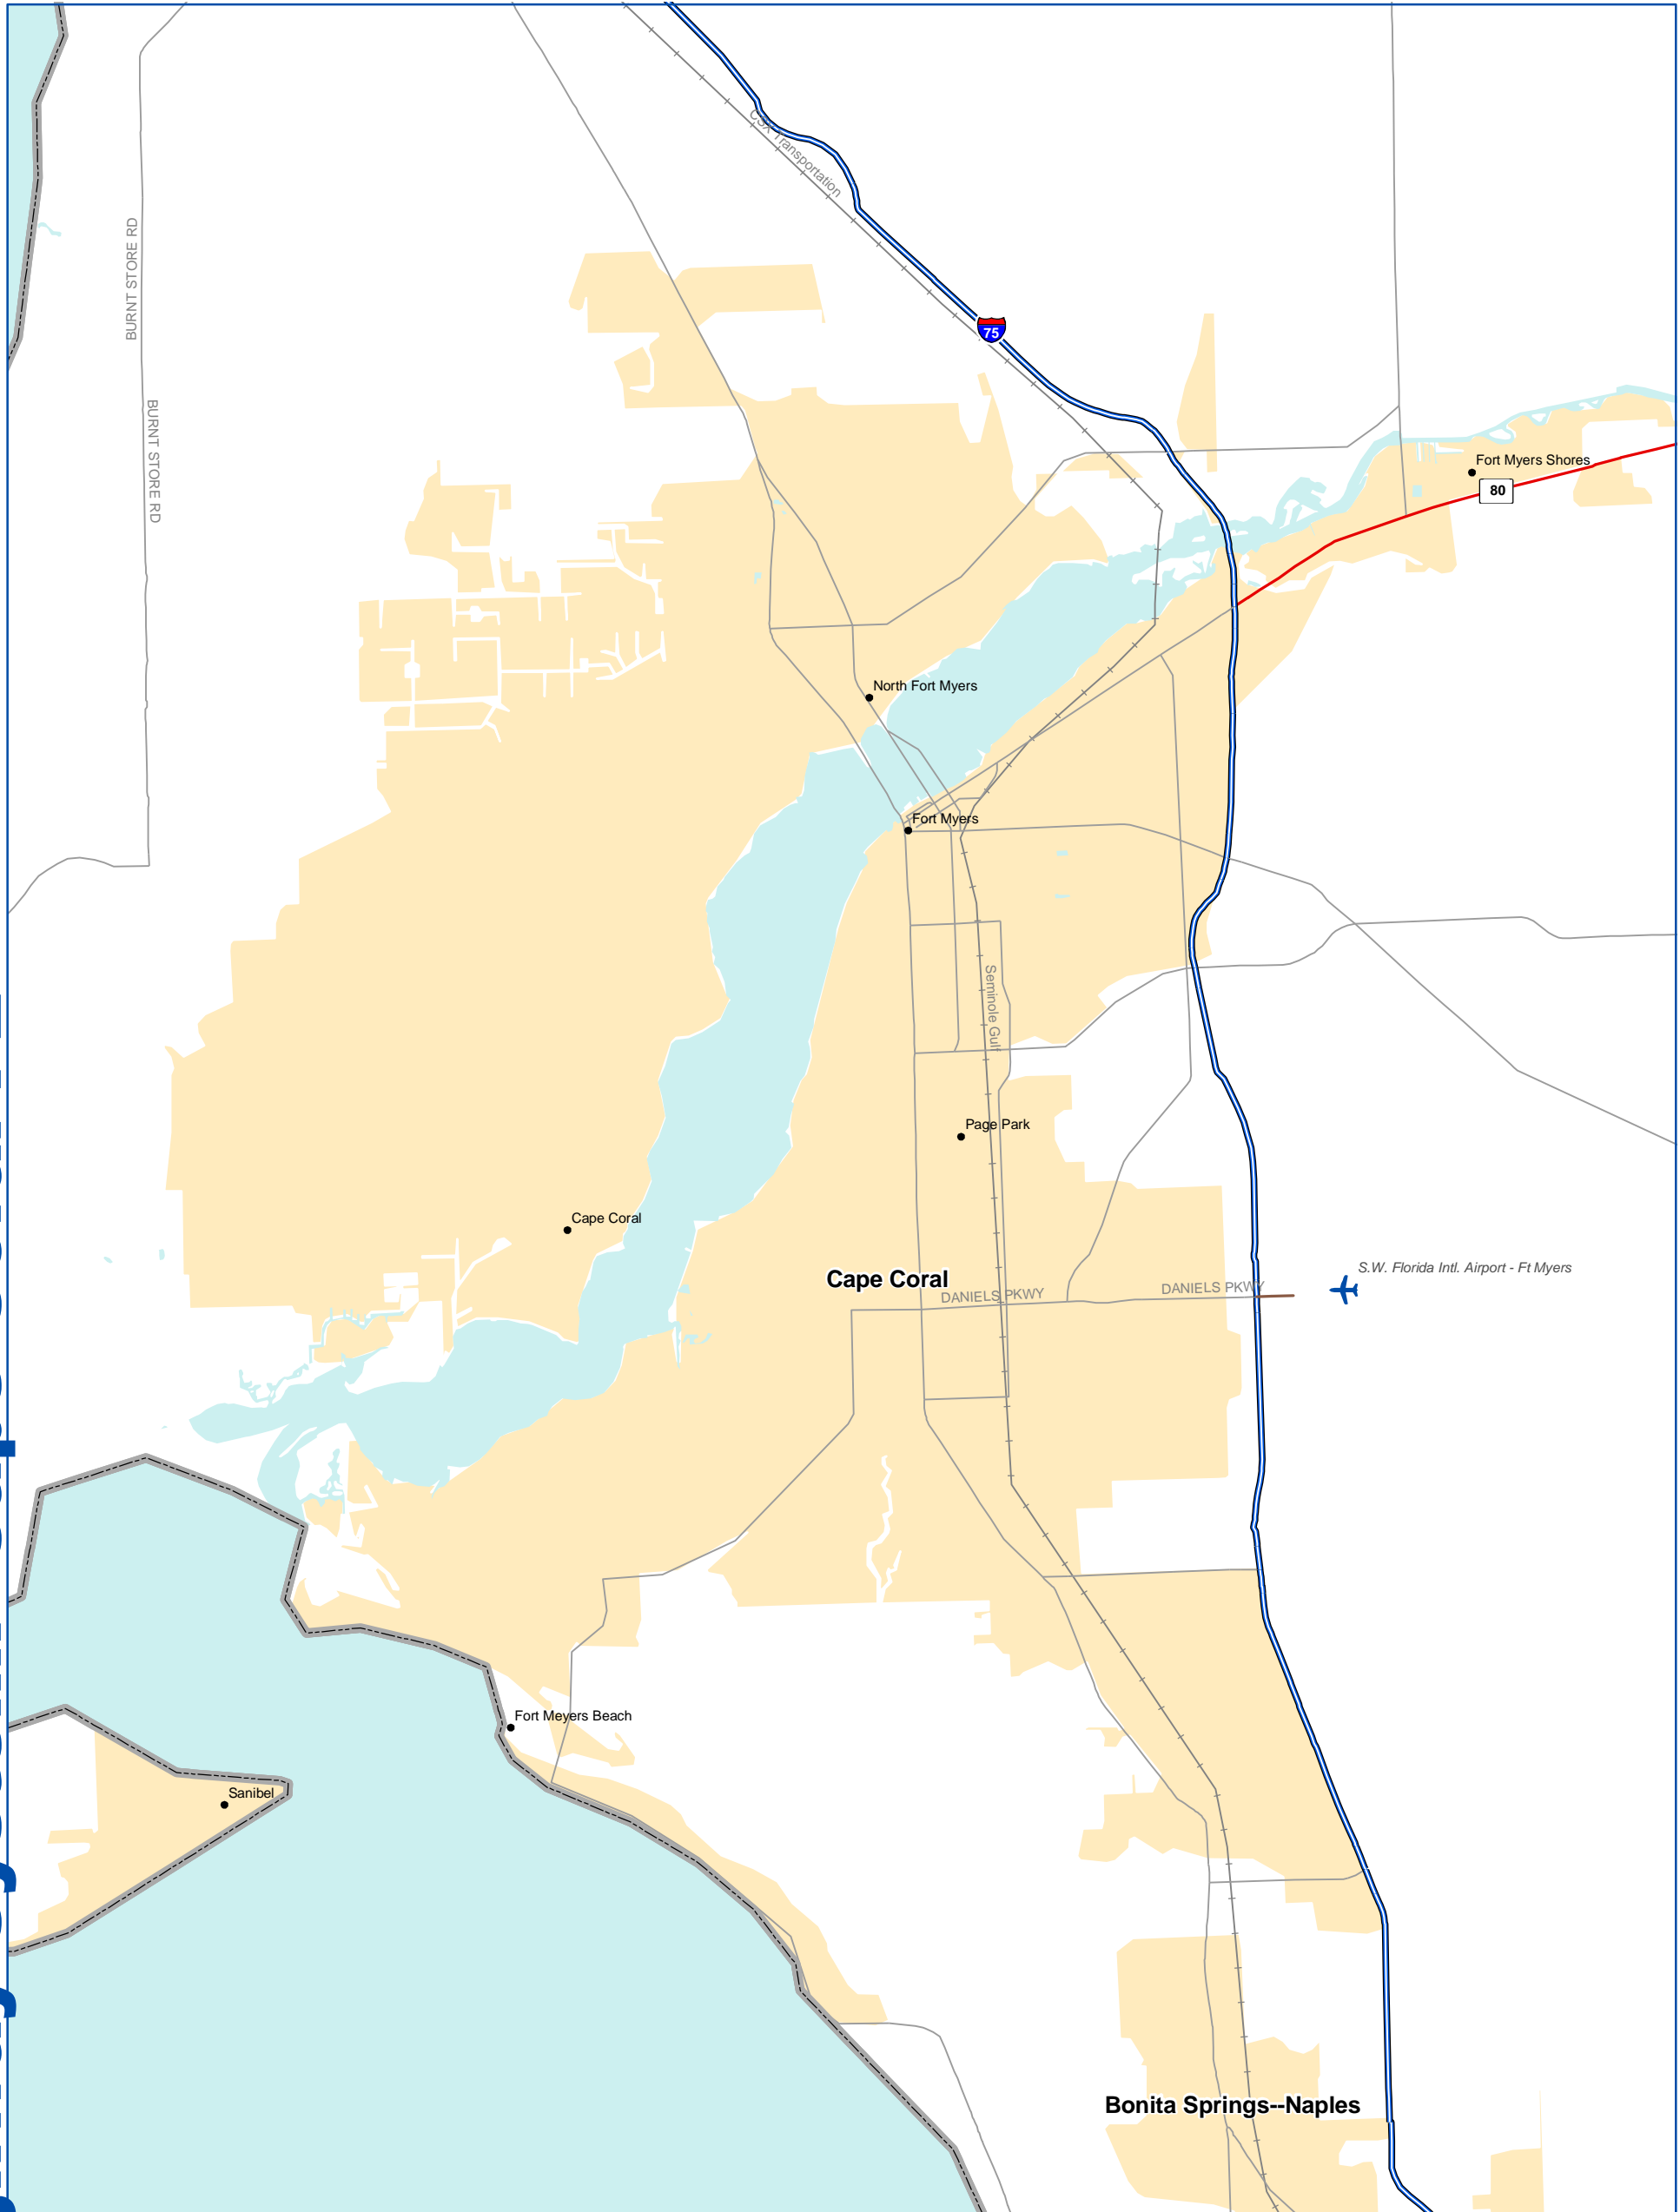

National Highway System: Cape Coral FL

**U.S. Department of Transportation
Federal Highway Administration**

Eisenhower Interstate System	Census Urbanized Areas	Airport	Multipurpose Passenger Facility
Other NHS Routes	Indian Reservation	Intercity Bus Terminal	Port Terminal
Non-Interstate STRAHNET Route	Department of Defense	Ferry Terminal	Truck/Rail Facility
Major STRAHNET Connector	National Forest	Truck/Pipeline Terminal	AMTRAK Station
Intermodal Connector	National Park Service		Public Transit Station
Unbuilt NHS Routes	Water		
Other Roads (not on NHS)			
Railroad			

0 2 4 Miles

0 2 4 Kilometers