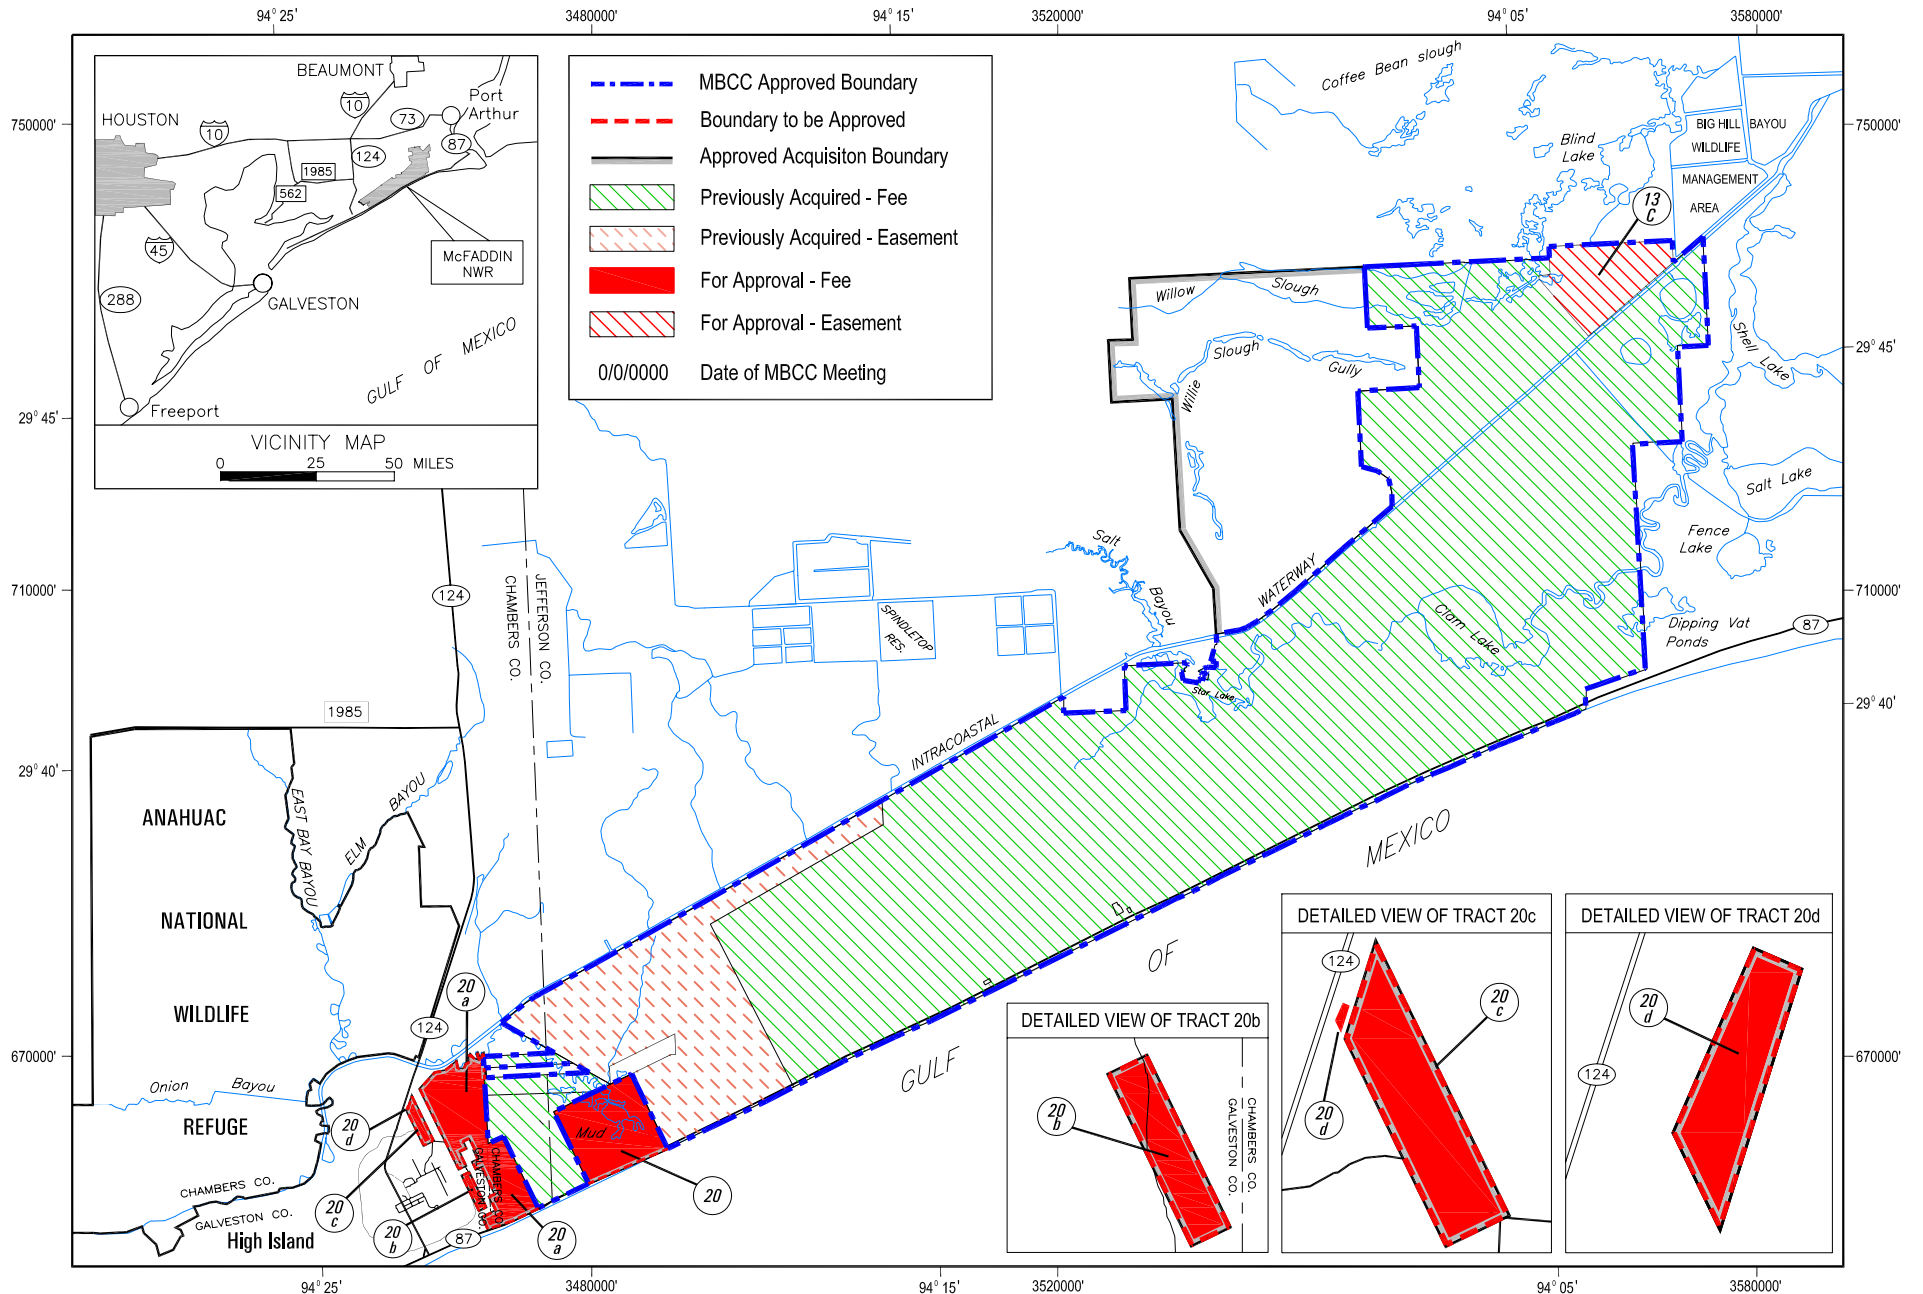

McFaddin National Wildlife Refuge

Chambers, Galveston & Jefferson Counties, Texas

Produced in the Division of Realty
 Albuquerque, NM
 Land Status Current to 00/00/0000
 Base Map: USGS DLG's and other official information
 Map Projection: NAD, 1927, TX State Plane, S-C Zone, U.S. Foot
 Map Date 00/00/0000