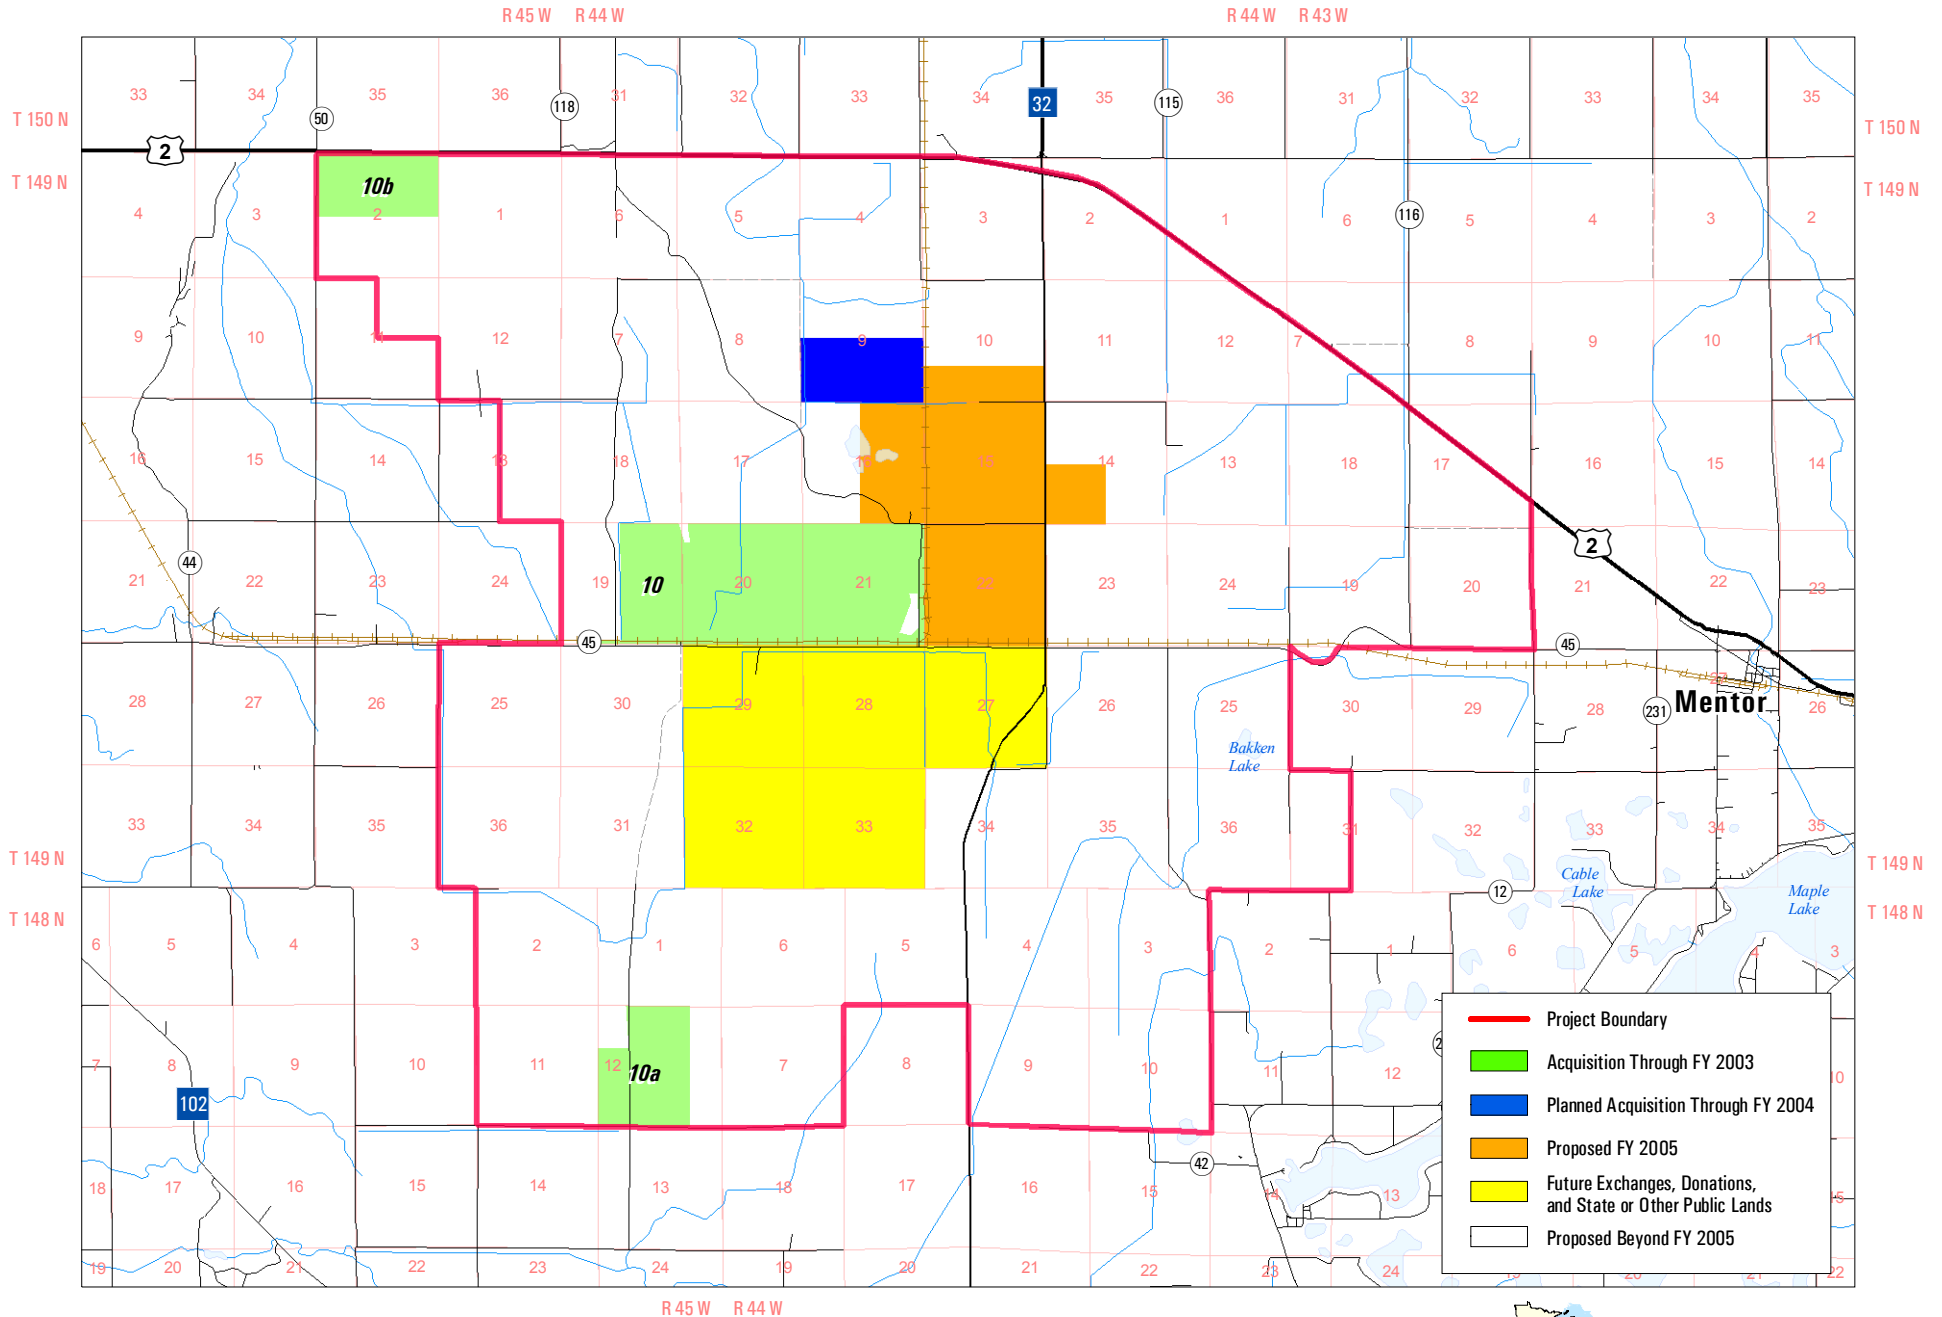

# Glacial Ridge National Wildlife Refuge

Polk County, Minnesota

Land and Water Conservation Fund

- Project Boundary
- Acquisition Through FY 2003
- Planned Acquisition Through FY 2004
- Proposed FY 2005
- Future Exchanges, Donations, and State or Other Public Lands
- Proposed Beyond FY 2005

Produced in the Division of Realty  
 Fort Snelling, MN  
 Land Status Current to: 10/26/04  
 Base Map Source: ESRI Streetmap

Region 3 Locator