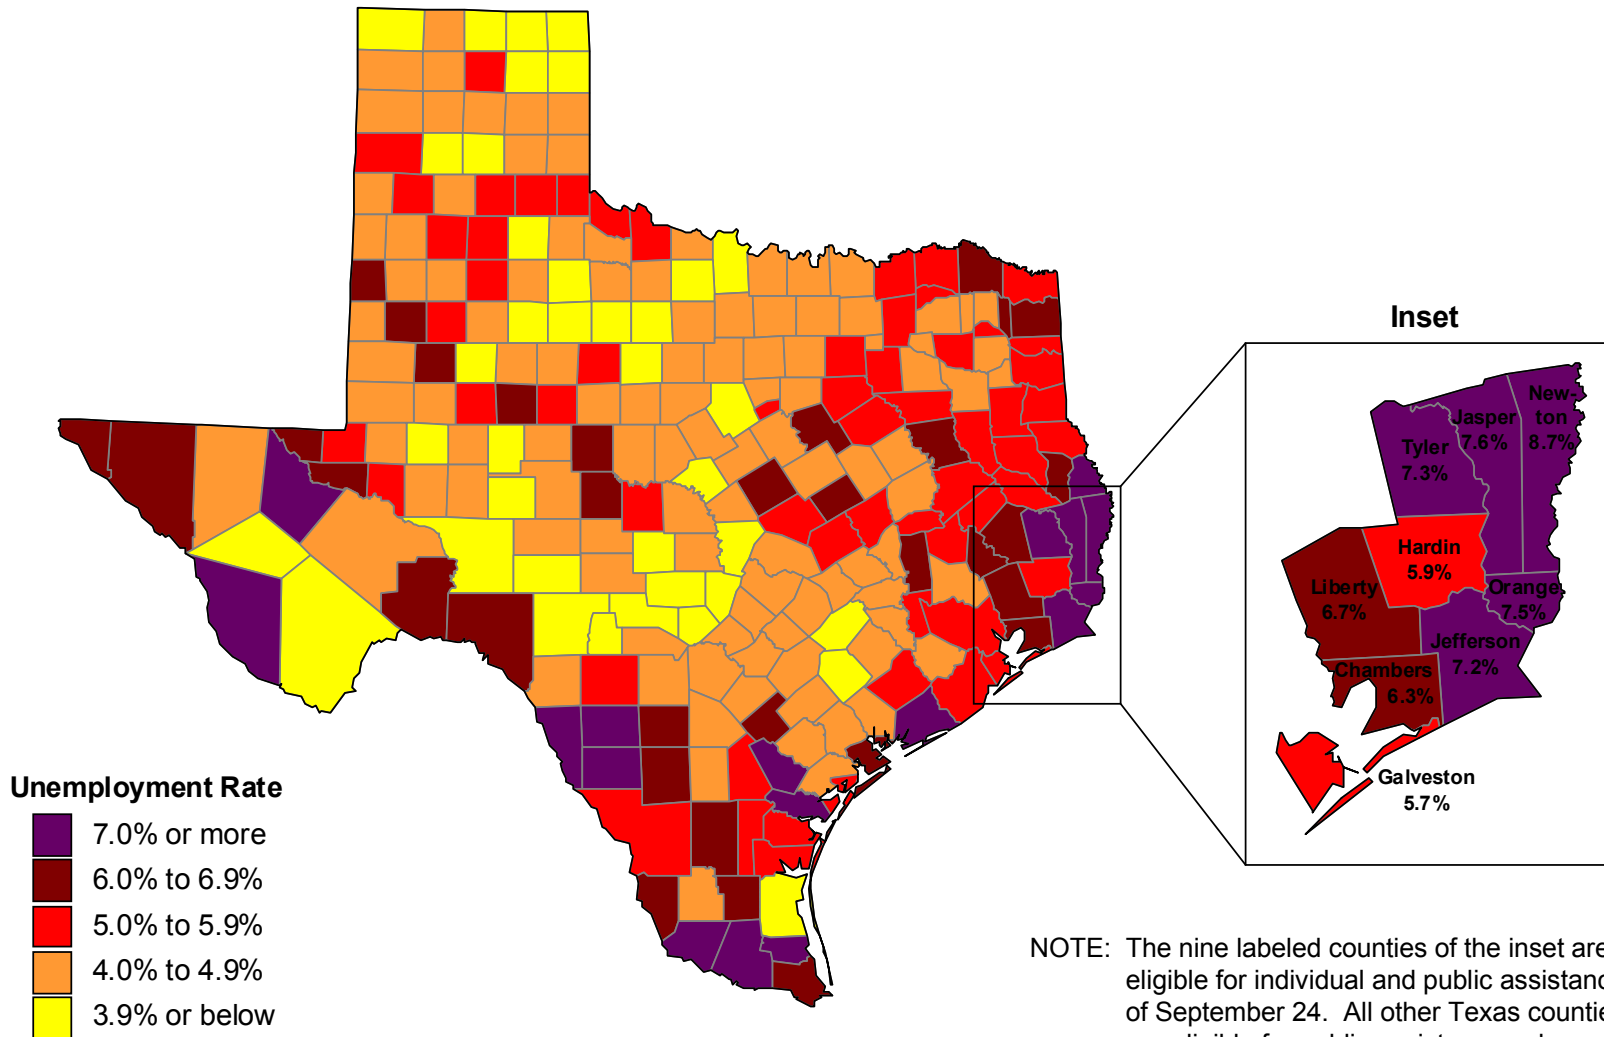

# Unemployment rates by county and disaster assistance eligibility in Texas, August 2005, not seasonally adjusted

(State rate = 5.2%; U.S. rate = 4.9%)

NOTE: The nine labeled counties of the inset are eligible for individual and public assistance as of September 24. All other Texas counties are eligible for public assistance only.