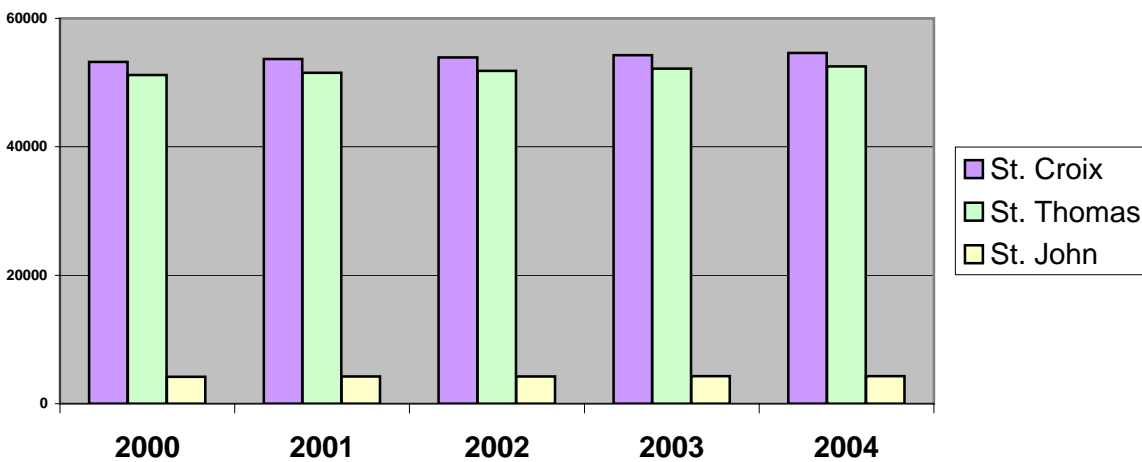

U.S. Virgin Islands Population by Island: 2000 to 2004

YEAR	St. Croix		St. Thomas		St. John		TOTAL
	Number	Percent	Number	Percent	Number	Percent	
2004	54,629	49	52,523	47.1	4,307	3.9	111,459
2003	54,277	49.0	52,184	47.1	4,279	3.9	110,740
2002	53,827	49.0	51,847	47.1	4,252	3.9	110,026
2001	53,583	49.1	51,513	47.1	4,228	3.9	109,403
2000	53,234	49.0	51,181	47.1	4,197	3.9	108,612
1995	51,389	46.9	54,259	49.5	4,030	3.7	109,677
1990	50,139	49.2	48,166	47.3	3,504	3.4	101,809