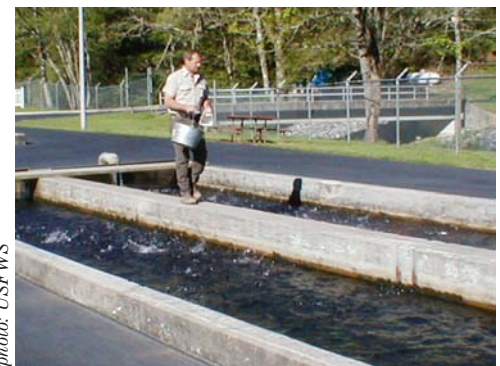

photo: USFWS

For more information, contact:

Deborah Burger, Hatchery Manager
Chattahoochee Forest
National Fish Hatchery
U.S. Fish and Wildlife Service
4730 Rock Creek Road
Suches, GA 30572
Phone 706/838 4723
Website: www.fws.gov/species/rainbowtrout
E-mail: rainbowtrout@fws.gov