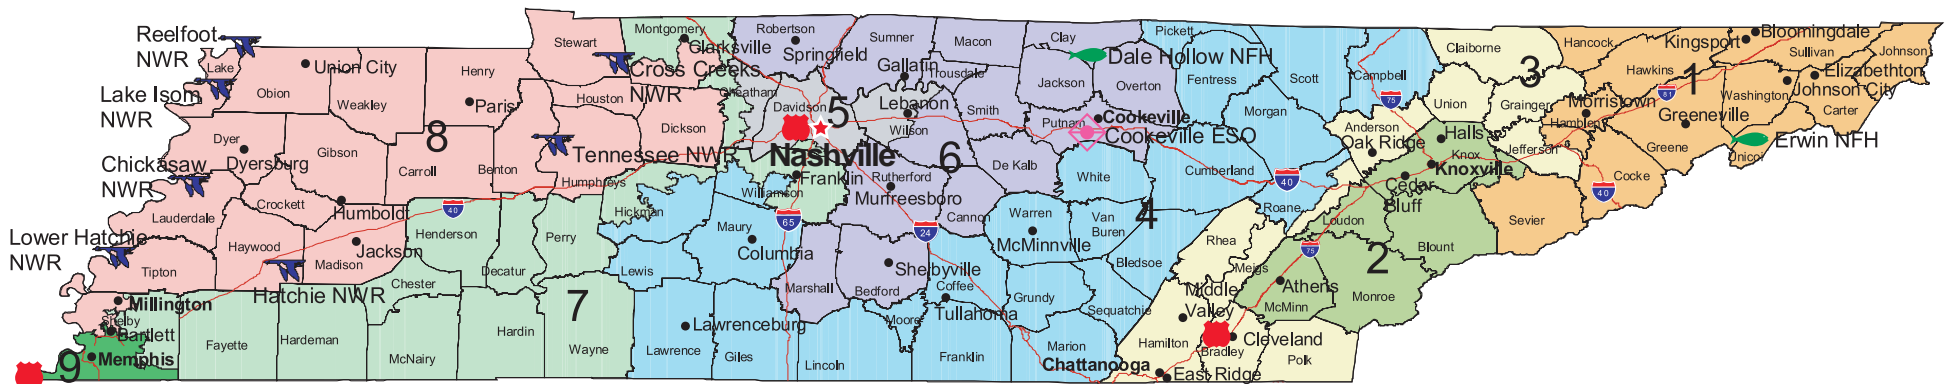

Tennessee Congressional Districts

Gov. Phil Bredesen (D)
 Sen. Bob Corker (R)
 Sen. Lamar Alexander (R)

1st Rep. David Davis (R)
 2nd Rep. John J. Duncan, Jr. (R)
 3rd Rep. Zach Wamp (R)
 4th Rep. Lincoln Davis (D)
 5th Rep. Jim Cooper (D)
 6th Rep. Bart Gordon (D)
 7th Rep. Marsha Blackburn (R)
 8th Rep. John S. Tanner (D)
 9th Rep. Stephen Cohen (D)

Republicans are indicated by (R),
 Democrats by (D).

-  National Wildlife Refuge
-  Law Enforcement Office
-  Ecological Services Field Office (ESO)
-  National Fish Hatchery

For more information on the Southeast Region:
<http://www.fws.gov/southeast/ea/congressionalaffairs.html>