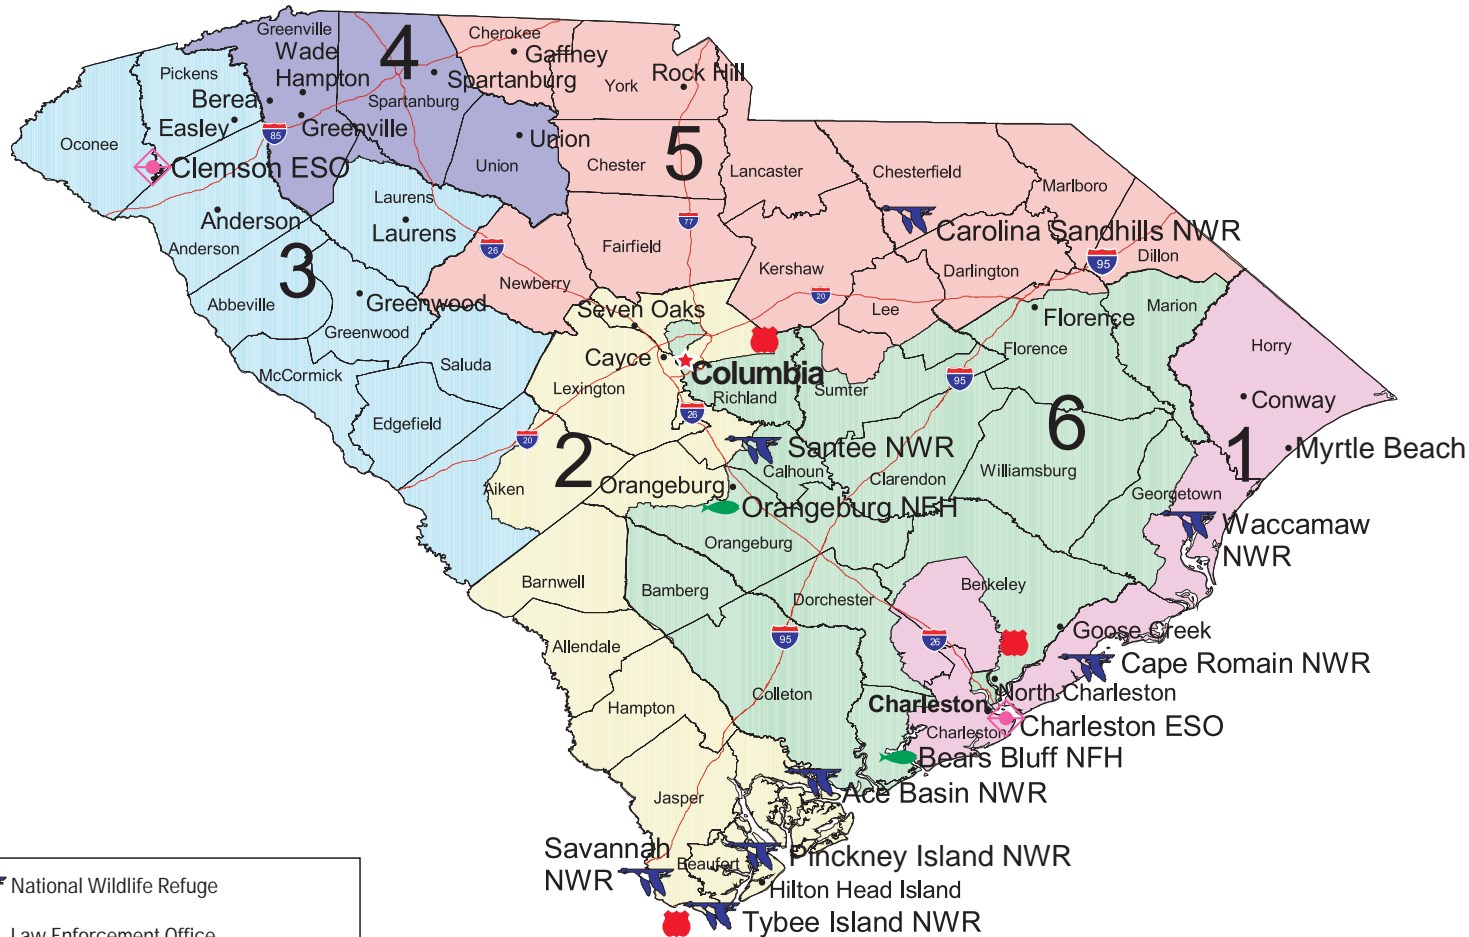

South Carolina Congressional Districts

Gov. Mark Sanford (R)
 Sen. Lindsey Graham (R)
 Sen. Jim DeMint (R)

1st Rep. Henry E. Brown, Jr. (R)
 2nd Rep. Joe Wilson (R)
 3rd Rep. J. Gresham Barrett (R)
 4th Rep. Bob Inglis (R)
 5th Rep. John M. Spratt, Jr. (D)
 6th Rep. James Clyburn (D)

Republicans are indicated by (R),
 Democrats by (D).

-  National Wildlife Refuge
-  Law Enforcement Office
-  Ecological Services Field Office (ESO)
-  National Fish Hatchery

For more information on the Southeast Region:
<http://www.fws.gov/southeast/ea/congressionalaffairs.html>