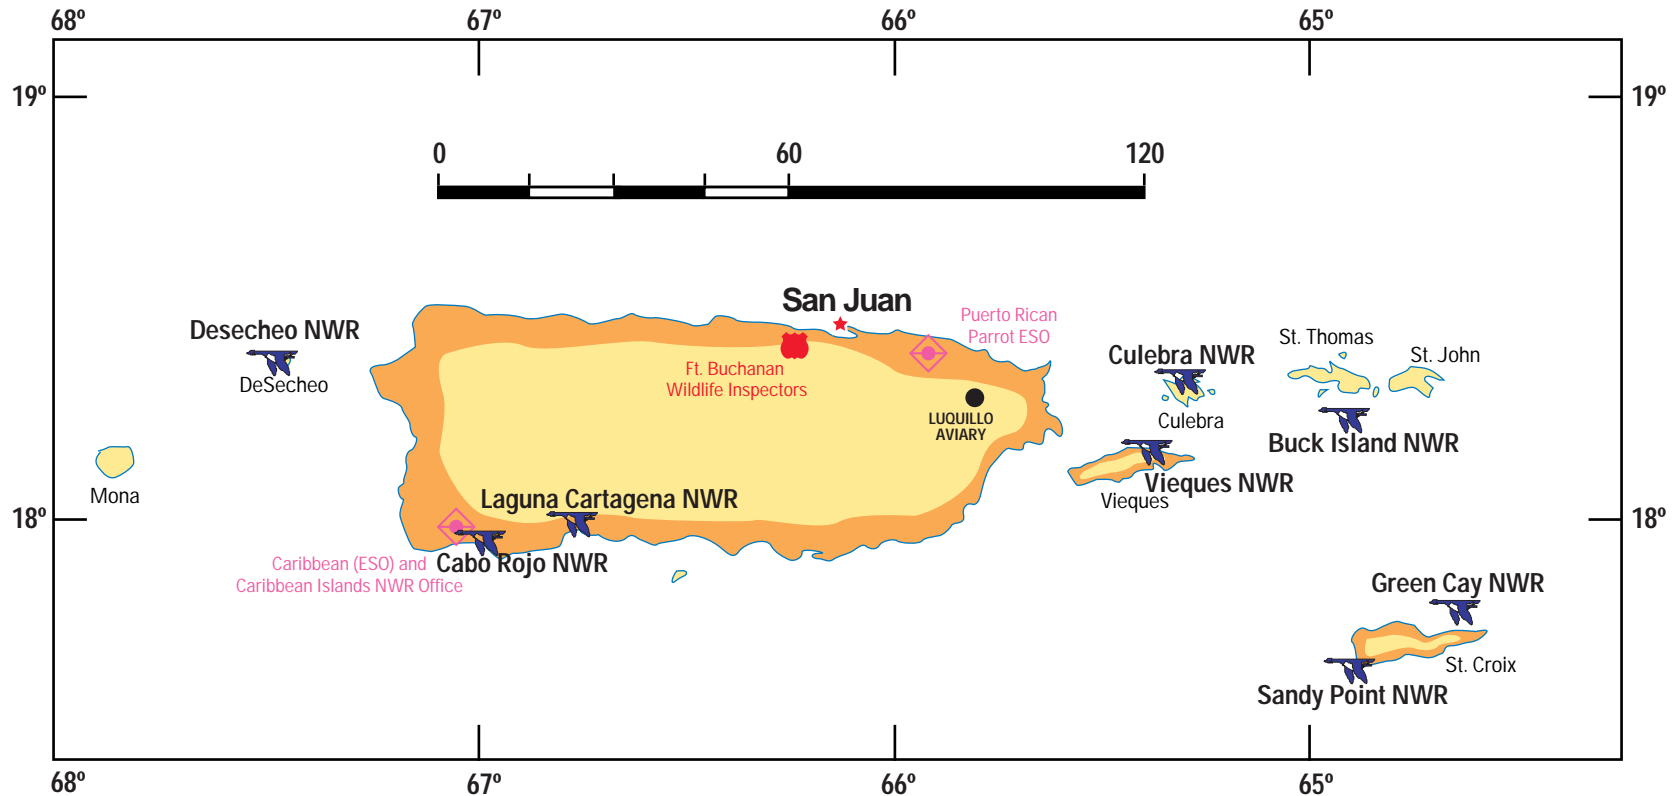

Puerto Rico and The Virgin Islands

Puerto Rico
 Gov. Anibal Acevedo-Vilá
 Resident Commissioner Luis Fortuno (R)

Virgin Islands
 Gov. Charles Turnbull
 Delegate Donna Christensen (D)

Republicans are indicated by (R),
 Democrats by (D).

-  National Wildlife Refuge
-  Law Enforcement Office
-  Ecological Services Field Office (ESO)
-  National Fish Hatchery

For more information on the Southeast Region:
<http://www.fws.gov/southeast/ea/congressionalaffairs.html>