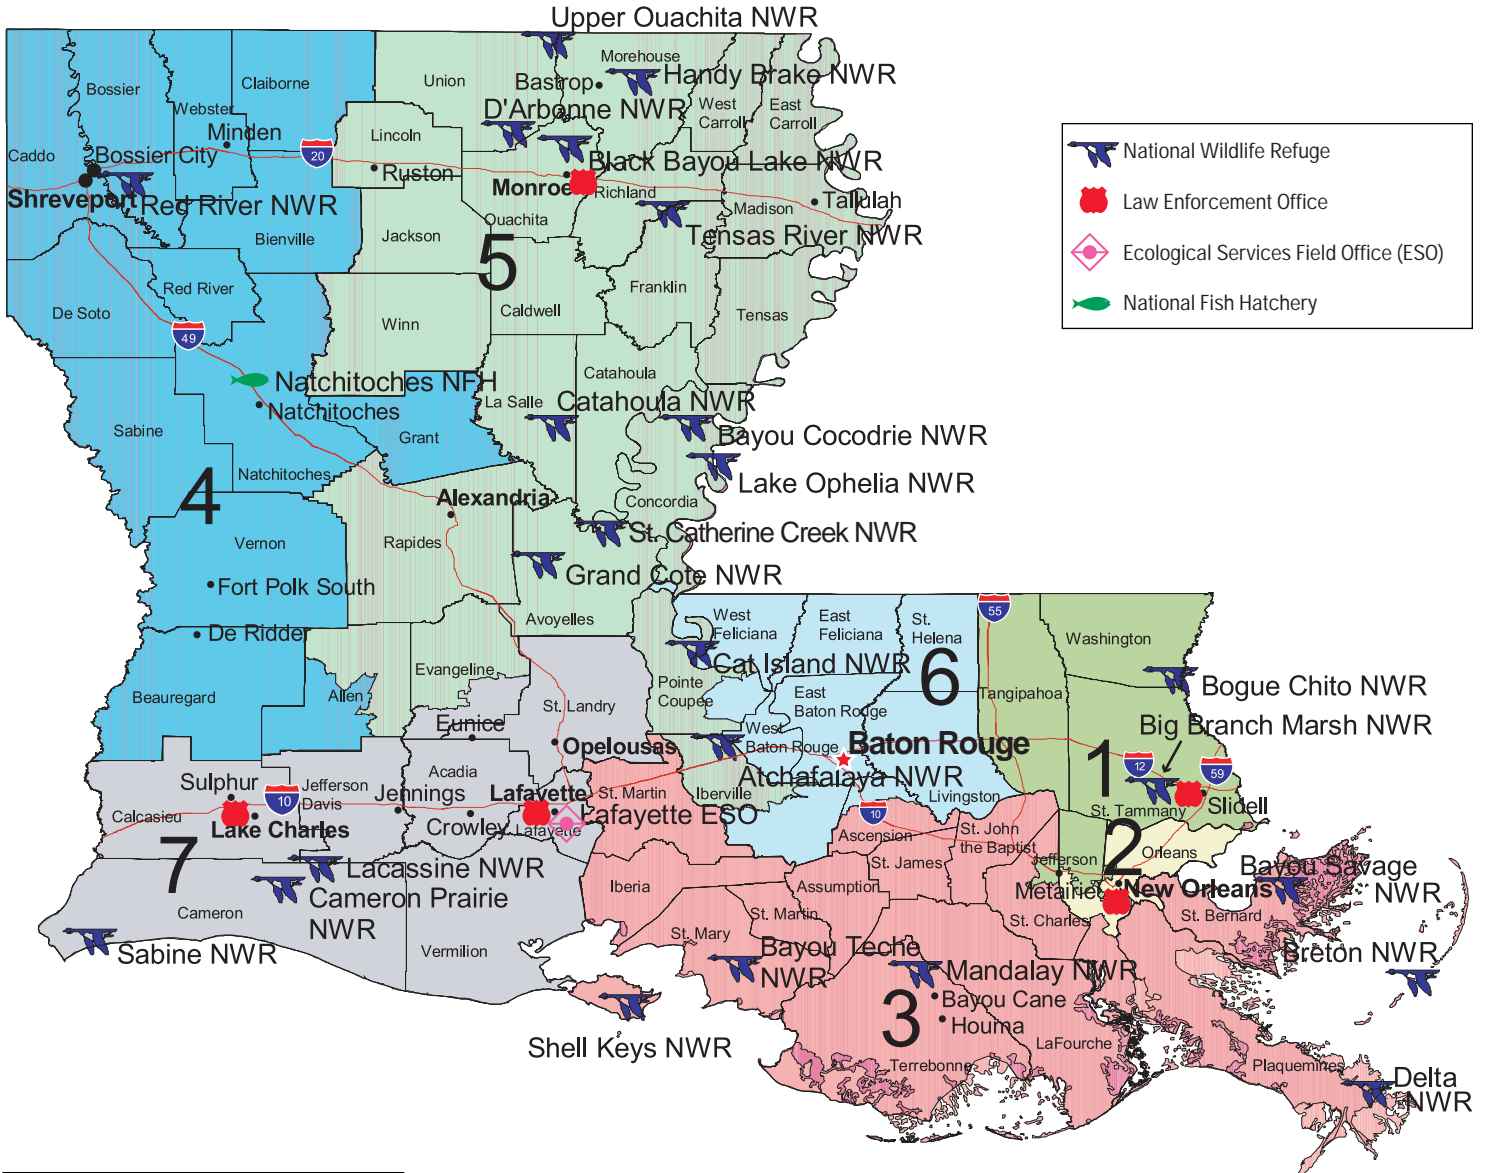

Louisiana Congressional Districts

-  National Wildlife Refuge
-  Law Enforcement Office
-  Ecological Services Field Office (ESO)
-  National Fish Hatchery

Gov. Bobby Jindal (R)
 Sen. David Vitter (R)
 Sen. Mary Landrieu (D)

1st: vacant
 2nd Rep. William J. Jefferson (D)
 3rd Rep. Charles Melancon (D)
 4th Rep. Jim McCrery (R)
 5th Rep. Rodney Alexander (R)
 6th: vacant
 7th Rep. Charles Boustany (R)

Republicans are indicated by (R),
 Democrats by (D).

4/2008

For more information on the Southeast Region:
<http://www.fws.gov/southeast/ea/congressionalaffairs.html>