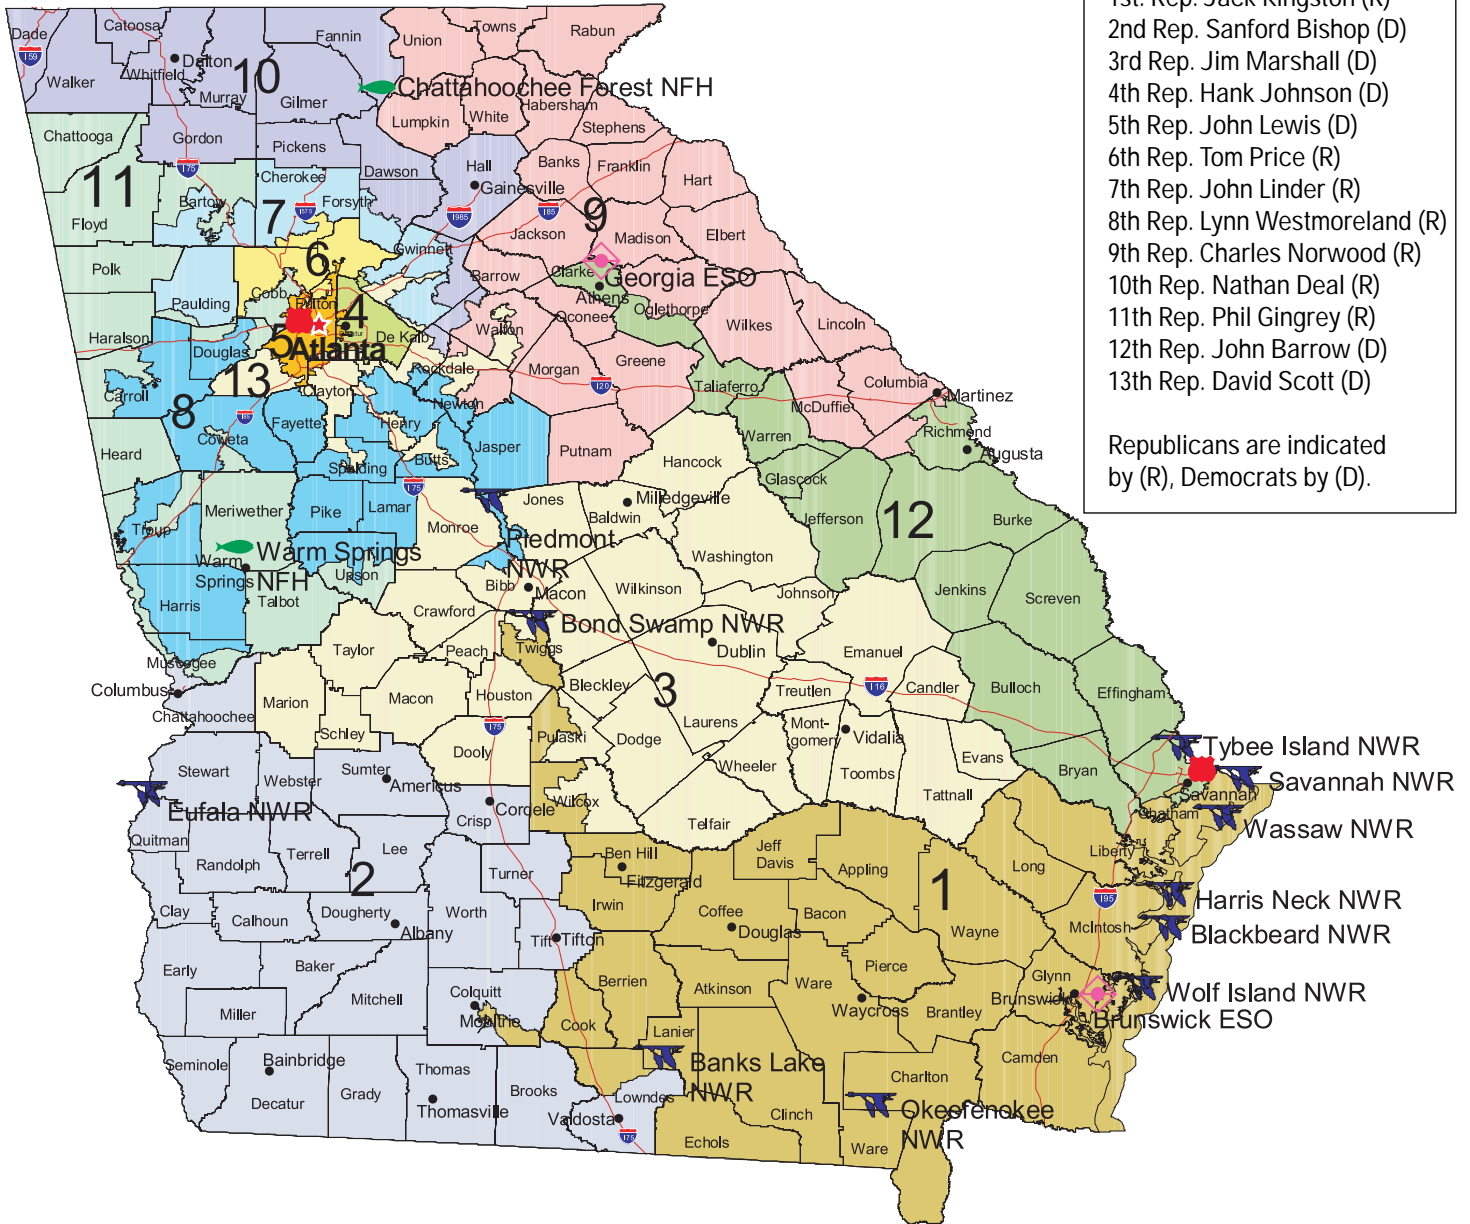

# Georgia Congressional Districts

Gov. Sonny Perdue (R)  
 Sen. Johnny Isakson (R)  
 Sen. Saxby Chambliss (R)

1st Rep. Jack Kingston (R)  
 2nd Rep. Sanford Bishop (D)  
 3rd Rep. Jim Marshall (D)  
 4th Rep. Hank Johnson (D)  
 5th Rep. John Lewis (D)  
 6th Rep. Tom Price (R)  
 7th Rep. John Linder (R)  
 8th Rep. Lynn Westmoreland (R)  
 9th Rep. Charles Norwood (R)  
 10th Rep. Nathan Deal (R)  
 11th Rep. Phil Gingrey (R)  
 12th Rep. John Barrow (D)  
 13th Rep. David Scott (D)

Republicans are indicated by (R), Democrats by (D).

-  National Wildlife Refuge
-  Law Enforcement Office
-  Ecological Services Field Office (ESO)
-  National Fish Hatchery
-  Wetlands Habitat Management Office

For more information on the Southeast Region:  
<http://www.fws.gov/southeast/ea/congressionalaffairs.html>

1/2007