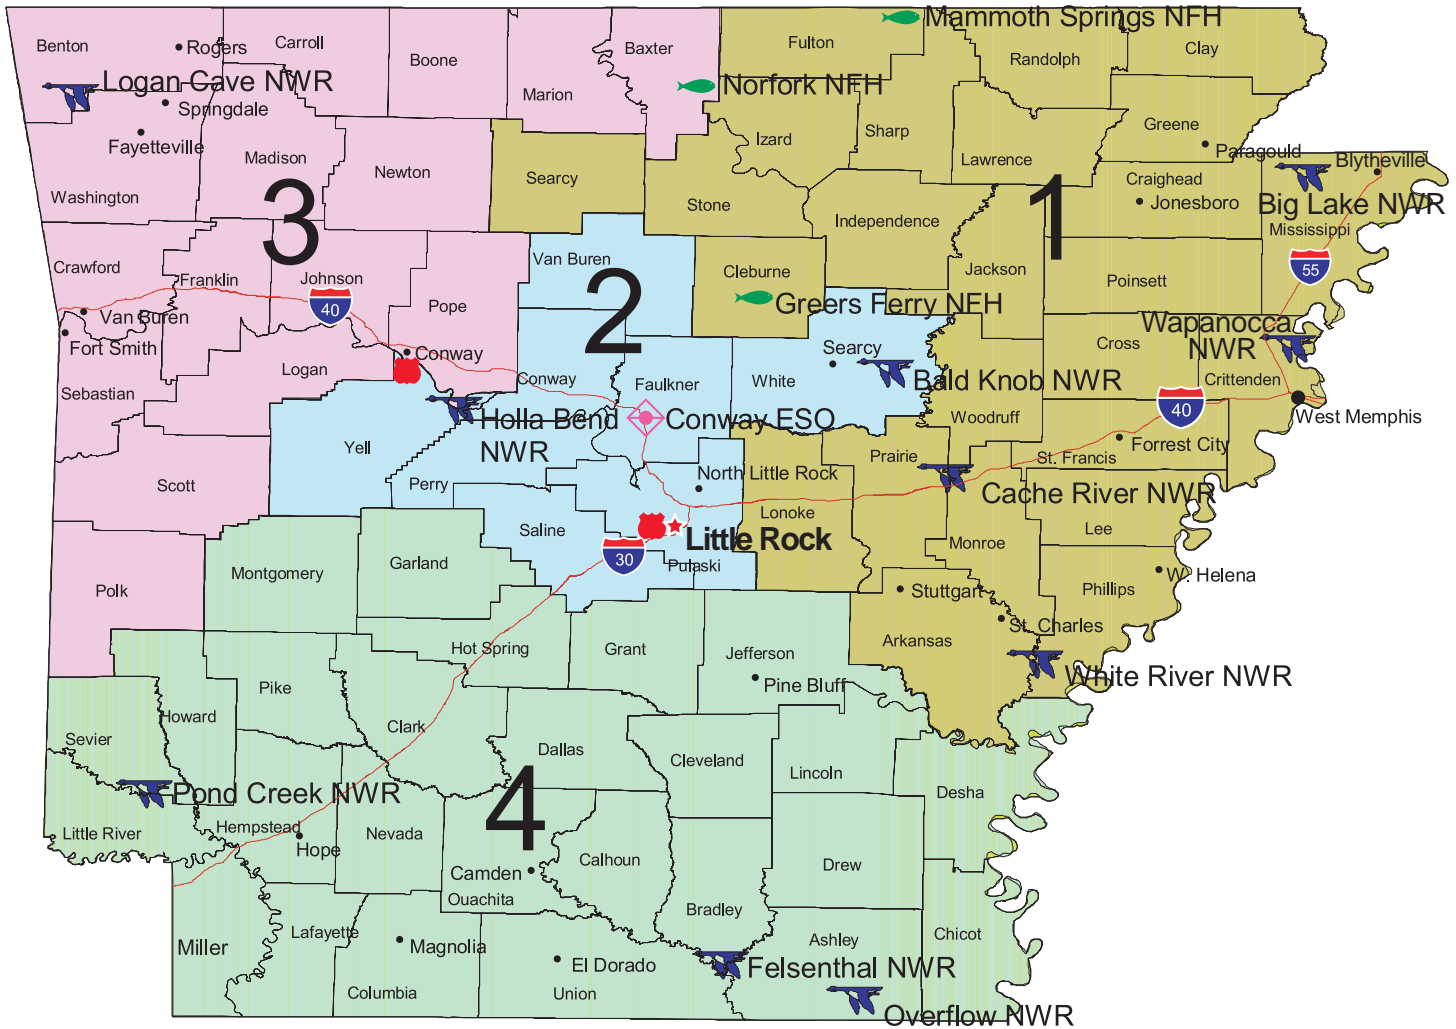

Arkansas Congressional Districts

Gov. Mike Beebe (D)
 Sen. Mark Pryor (D)
 Sen. Blanche Lincoln (D)

1st Rep. Marion Berry (D)
 2nd Rep. Vic Snyder (D)
 3rd Rep. John Boozman (R)
 4th Rep. Mike Ross (D)

Republicans are indicated by (R),
 Democrats by (D).

-  National Wildlife Refuge
-  Law Enforcement Office
-  Ecological Services Field Office (ESO)
-  National Fish Hatchery

For more information on the Southeast Region:
<http://www.fws.gov/southeast/ea/congressionalaffairs.html>