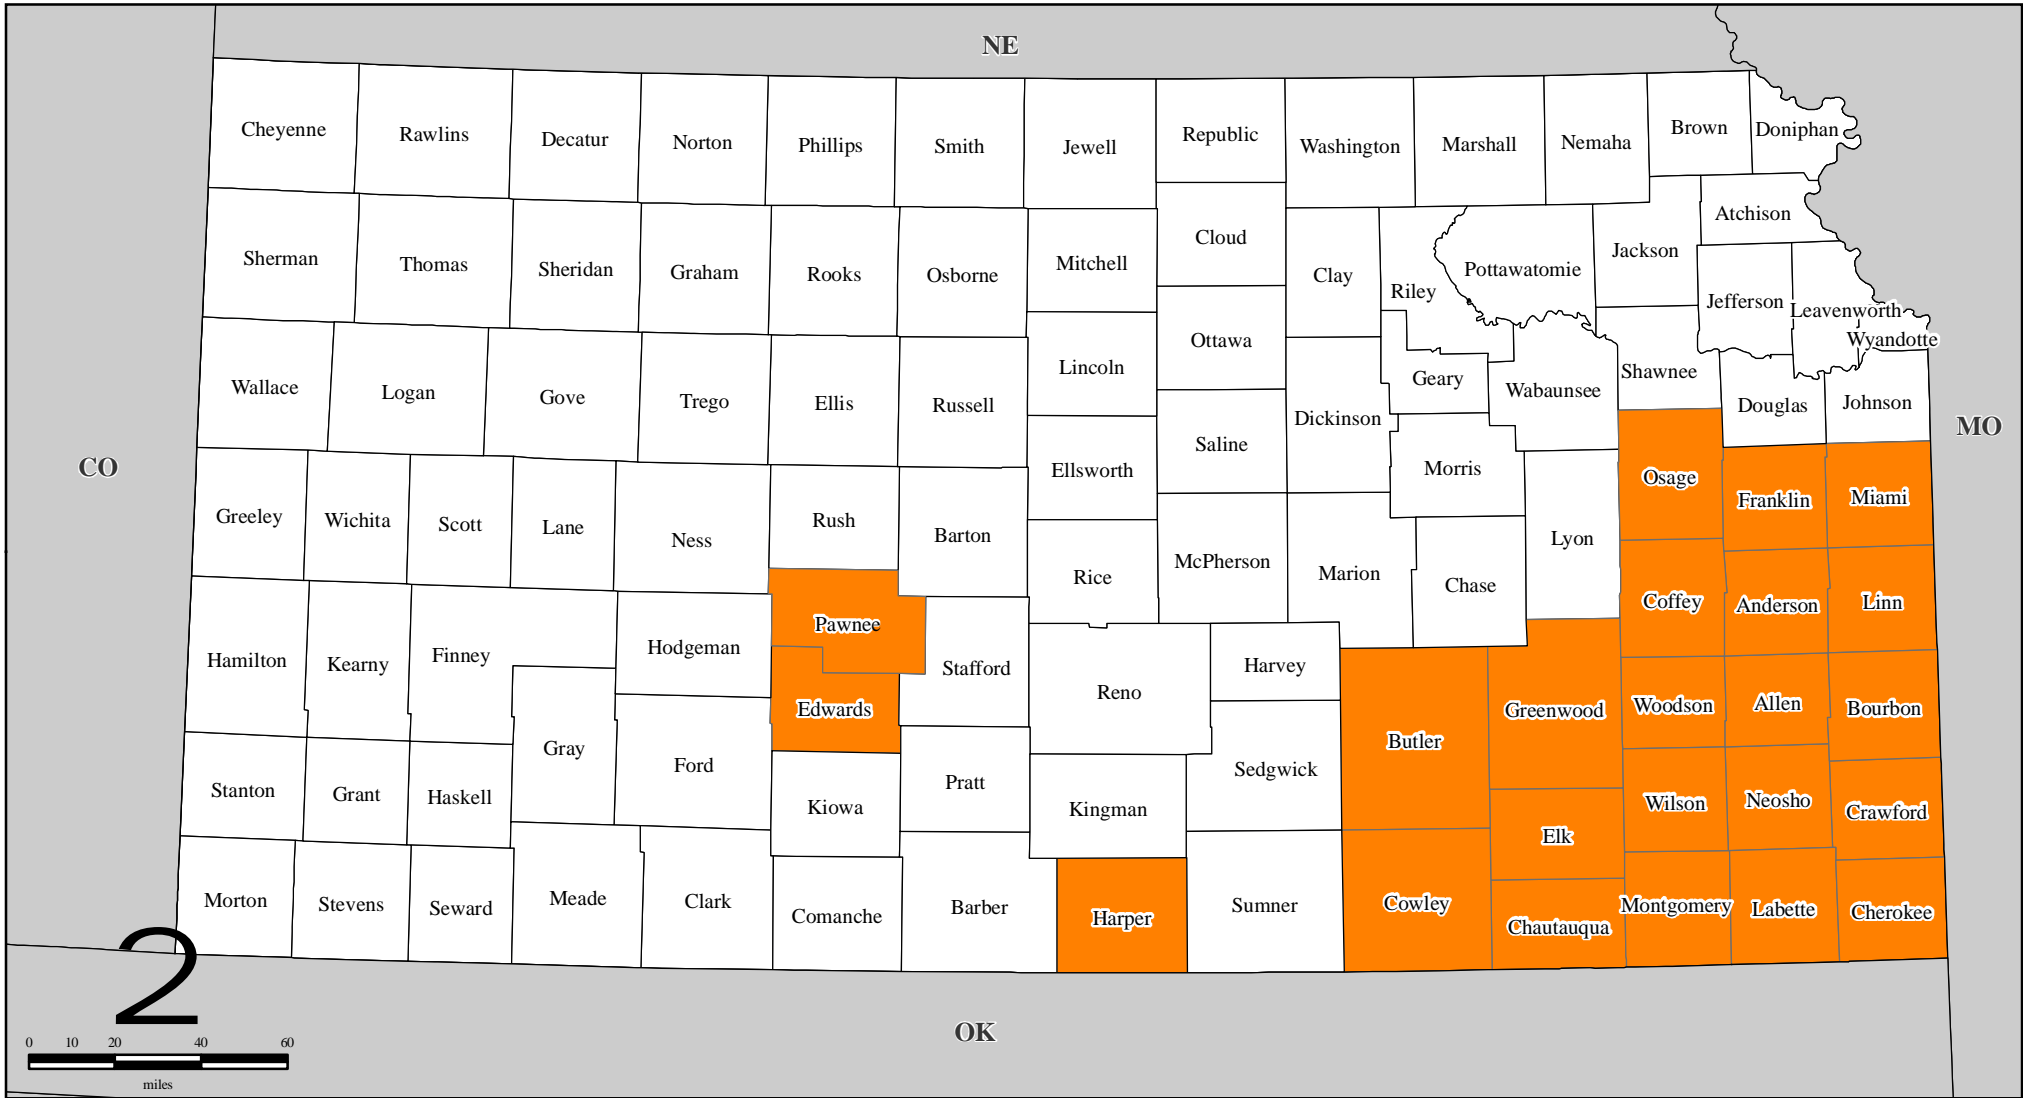

FEMA-1711-DR, Kansas

Disaster Declaration as of 08/17/2007

Legend

- Designated Counties**
- No Designation
 - Individual Assistance and Public Assistance

All counties are eligible for Hazard Mitigation

FEMA

*ITS Mapping & Analysis Center
Washington, DC
08/17/07 -- 01:00 PM EDT*

*Source: Disaster Federal Registry Notice
Amendment No. 6 - 08/17/2007*