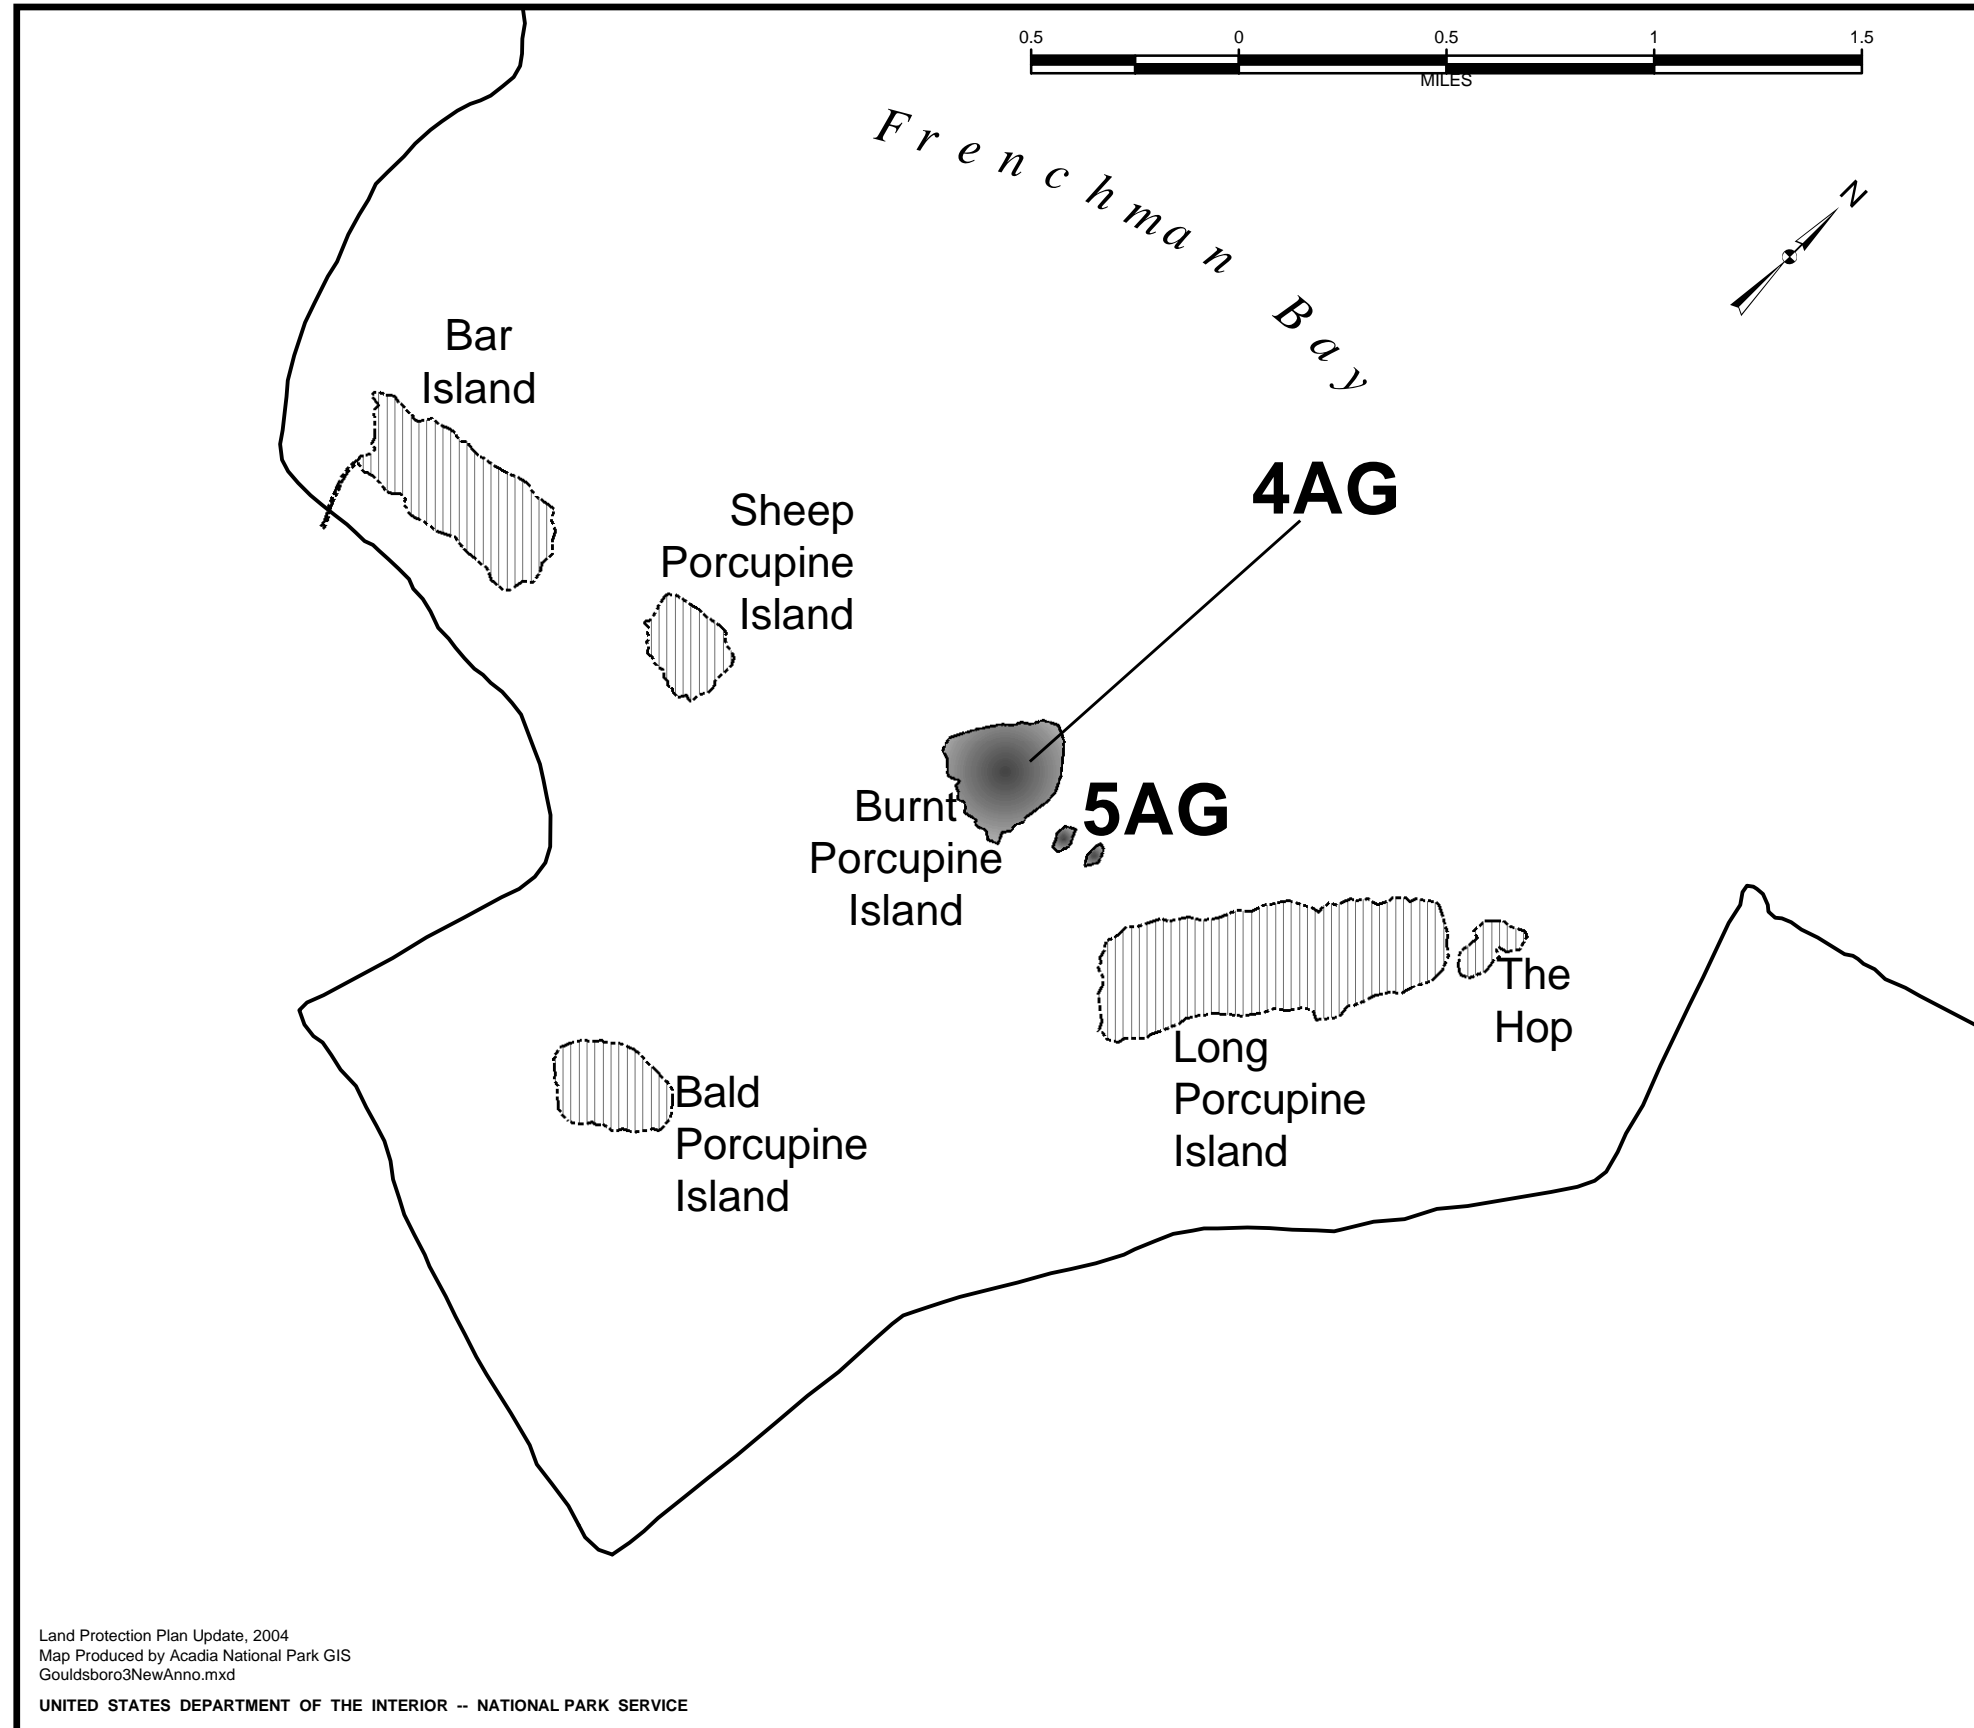

TOWN OF GOULDSBORO

ACADIA NATIONAL PARK LAND HOLDINGS

- PARK FEE BOUNDARY
- EXISTING N.P.S. FEE TRACTS
- PROPOSED ACQUISITION
- REMAINING PROPOSED DELETIONS
- DELETED FROM N.P.S. OWNERSHIP

Land Protection Plan Update, 2004
Map Produced by Acadia National Park GIS
Gouldsboro3NewAnno.mxd