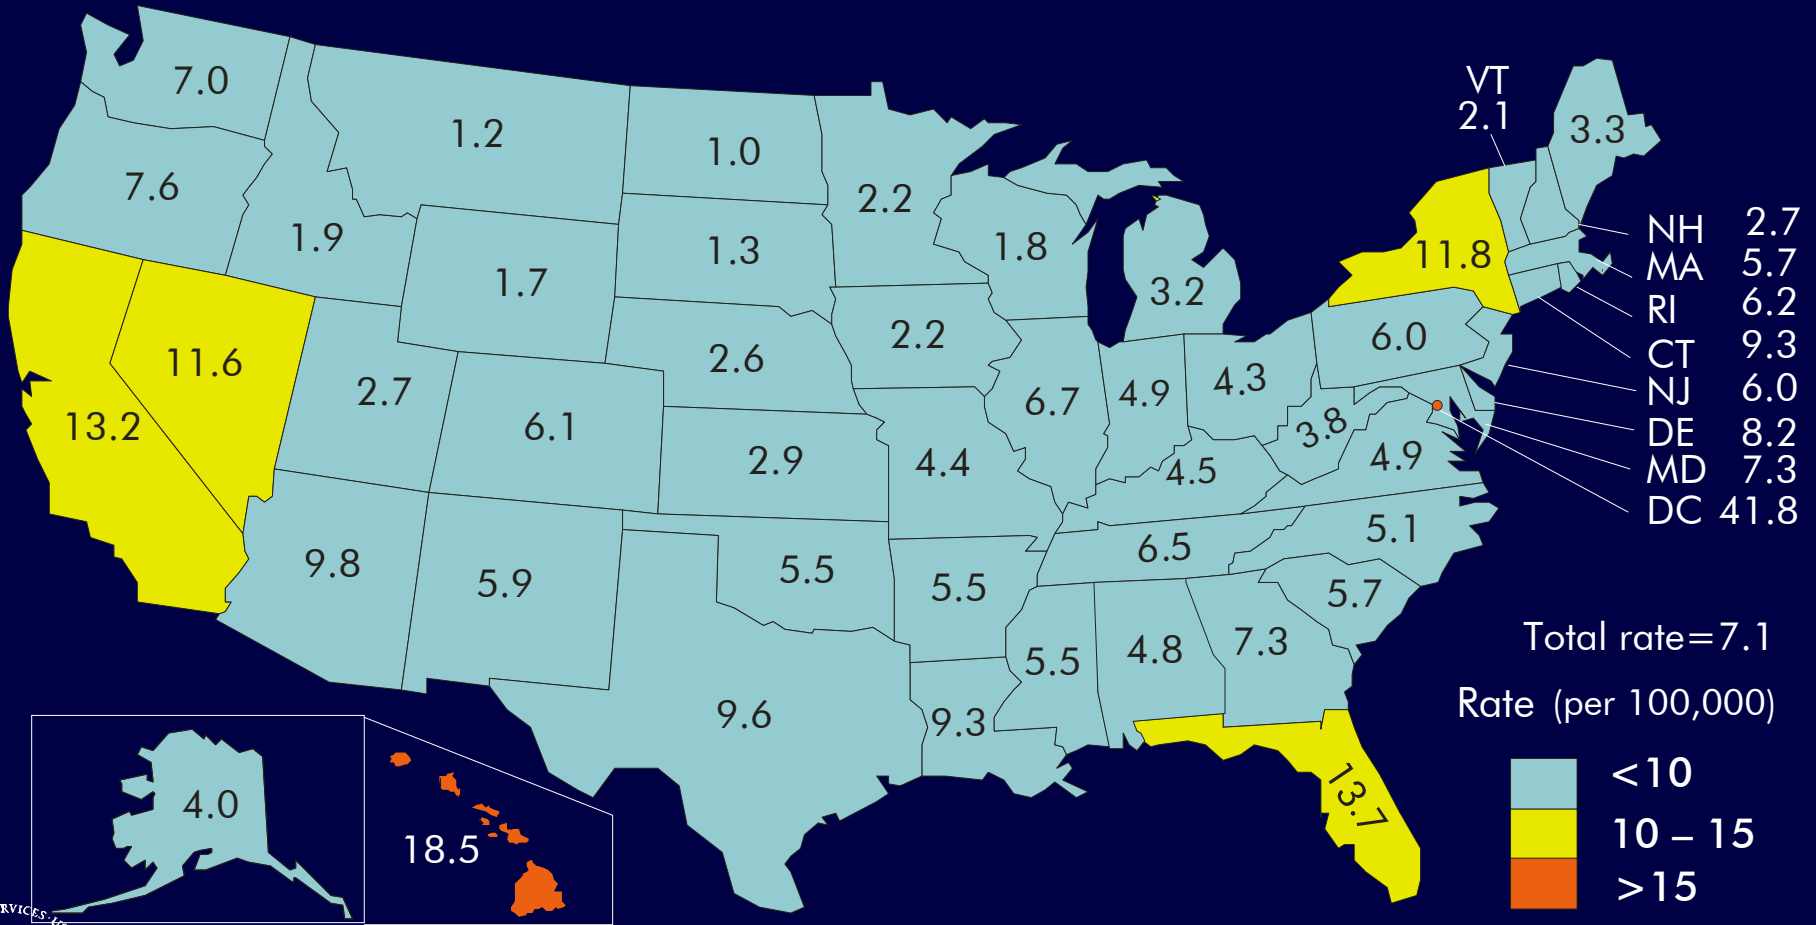

AIDS Rates for White Adults and Adolescents Reported 2002–2006—50 States and DC

Note. Excludes cases from U.S. dependent areas because of the lack of census information by race and age categories for these areas.