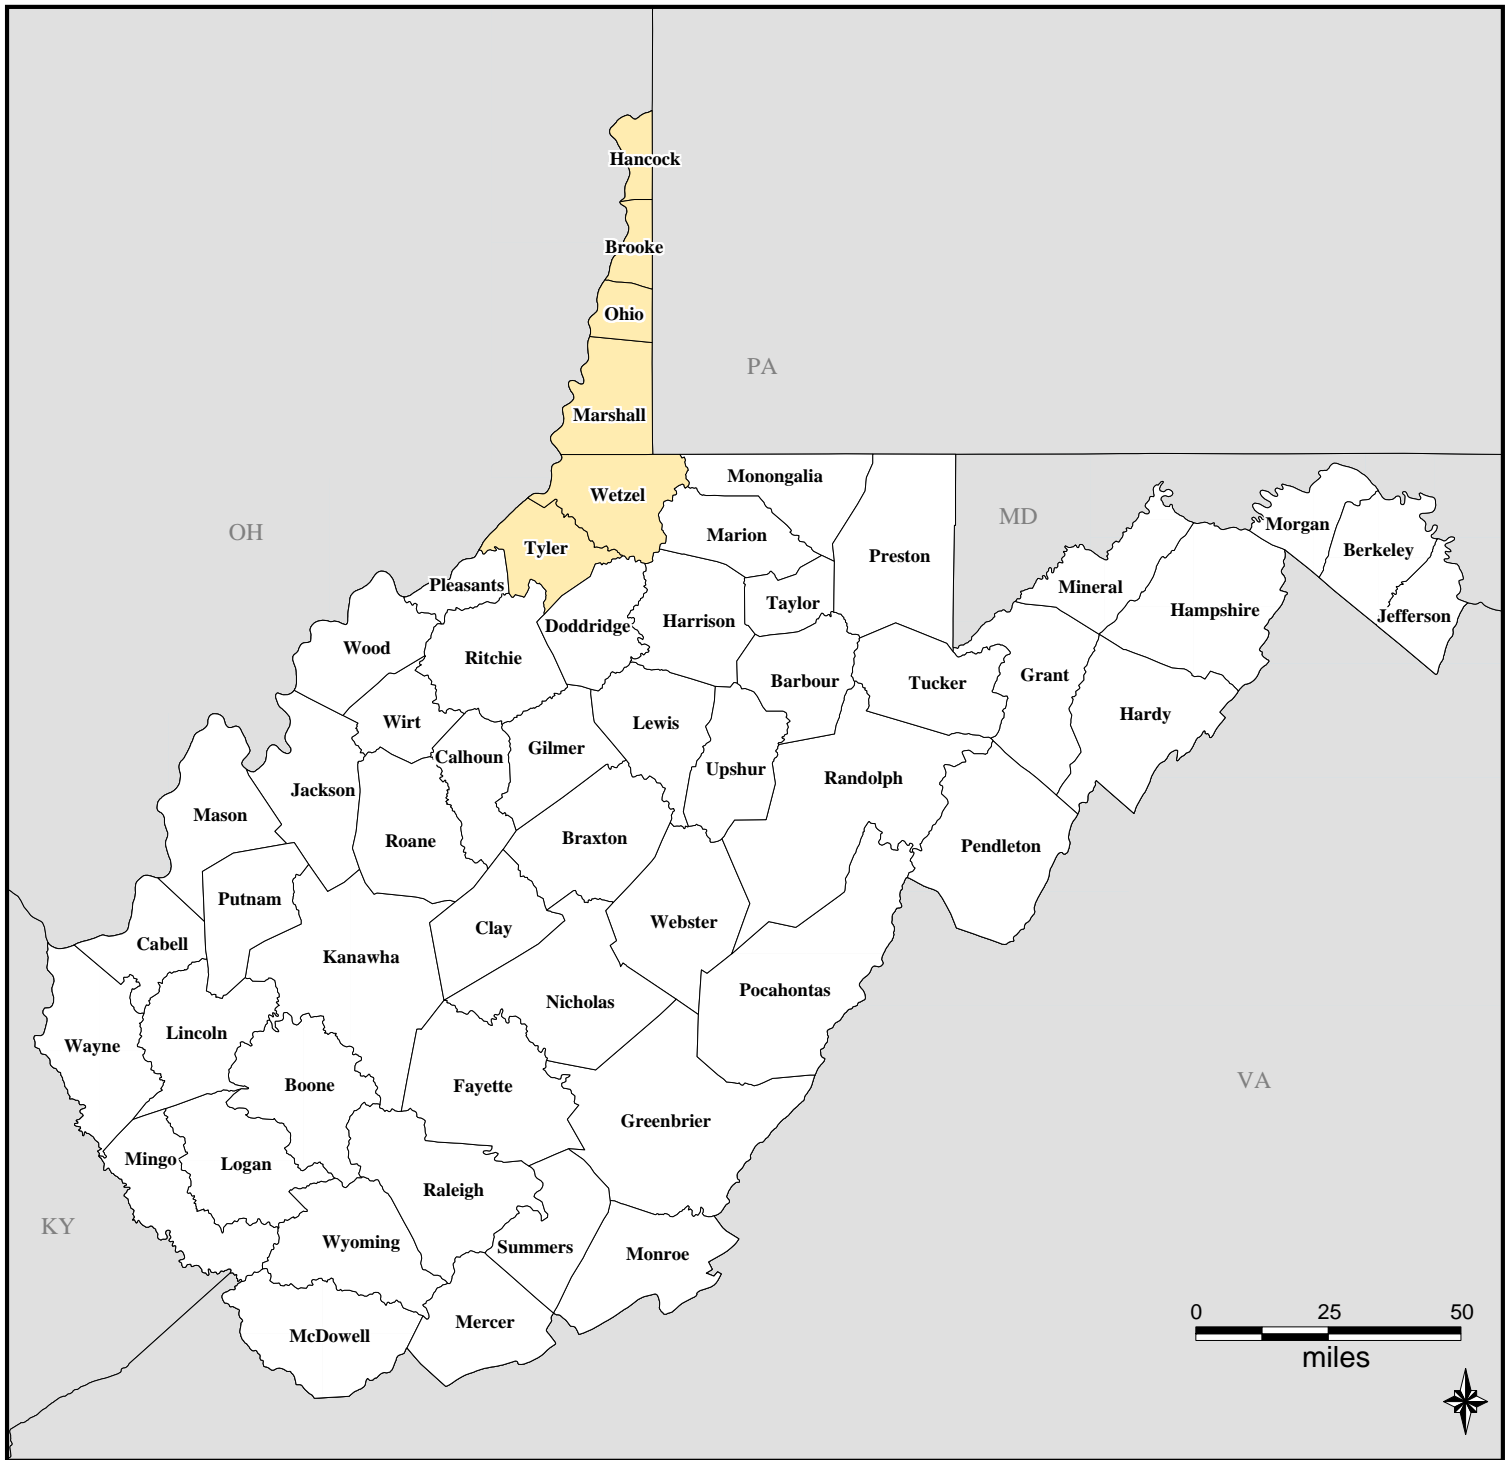

# FEMA-1574-DR, West Virginia Disaster Declaration as of 02/01/2005

Location Map

### Legend

**Designated Counties**  
(All counties are eligible to apply for Hazard Mitigation)

Public Assistance

**FEMA**

ITS Mapping and Analysis Center  
Washington, DC  
02/02/2005 -- 09:37:19 EDT