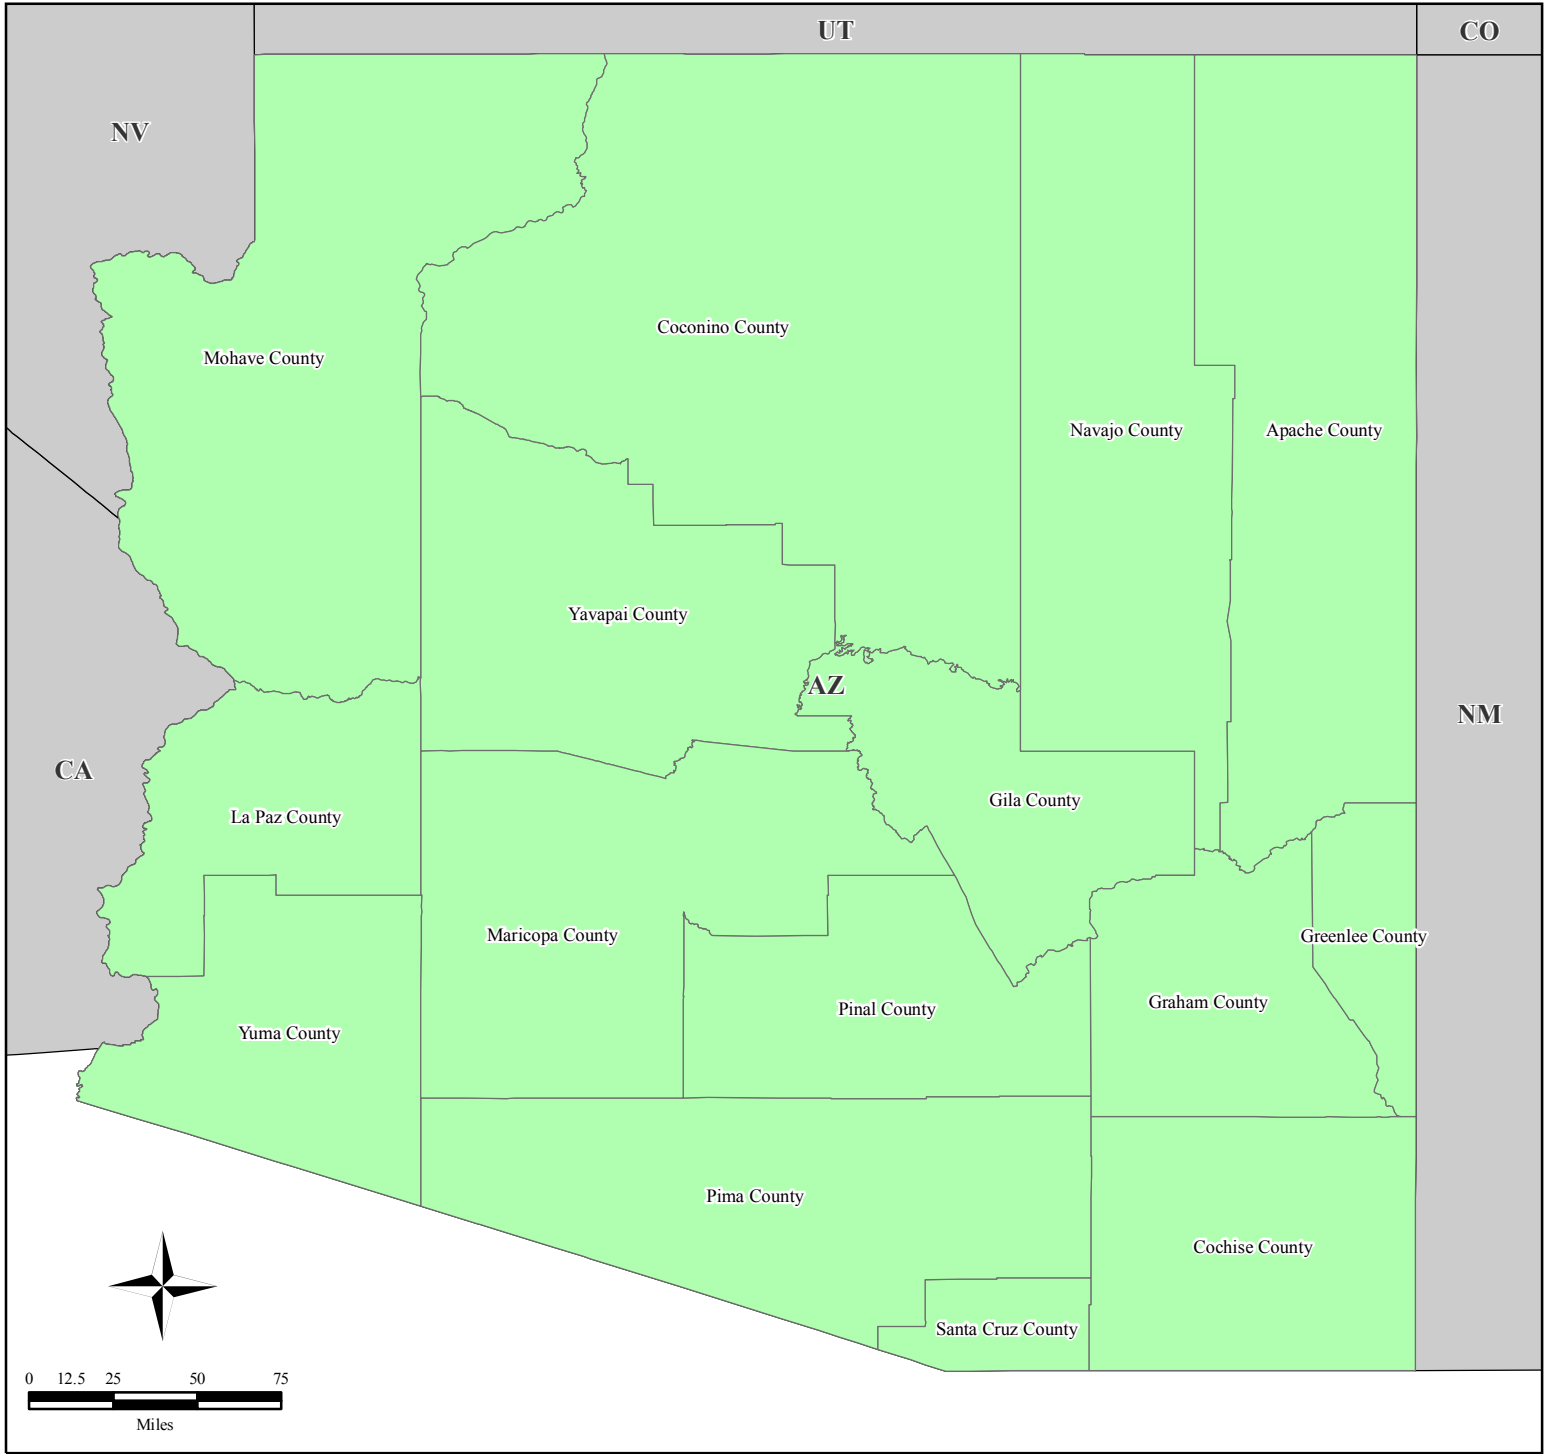

# FEMA-3241-EM, Arizona

## Emergency Declaration as of 09/10/2005

Location Map

Legend

**FEMA**

*ITS Mapping and Analysis Center  
Washington, DC  
09/10/05 -- 16:20:00 EDT*