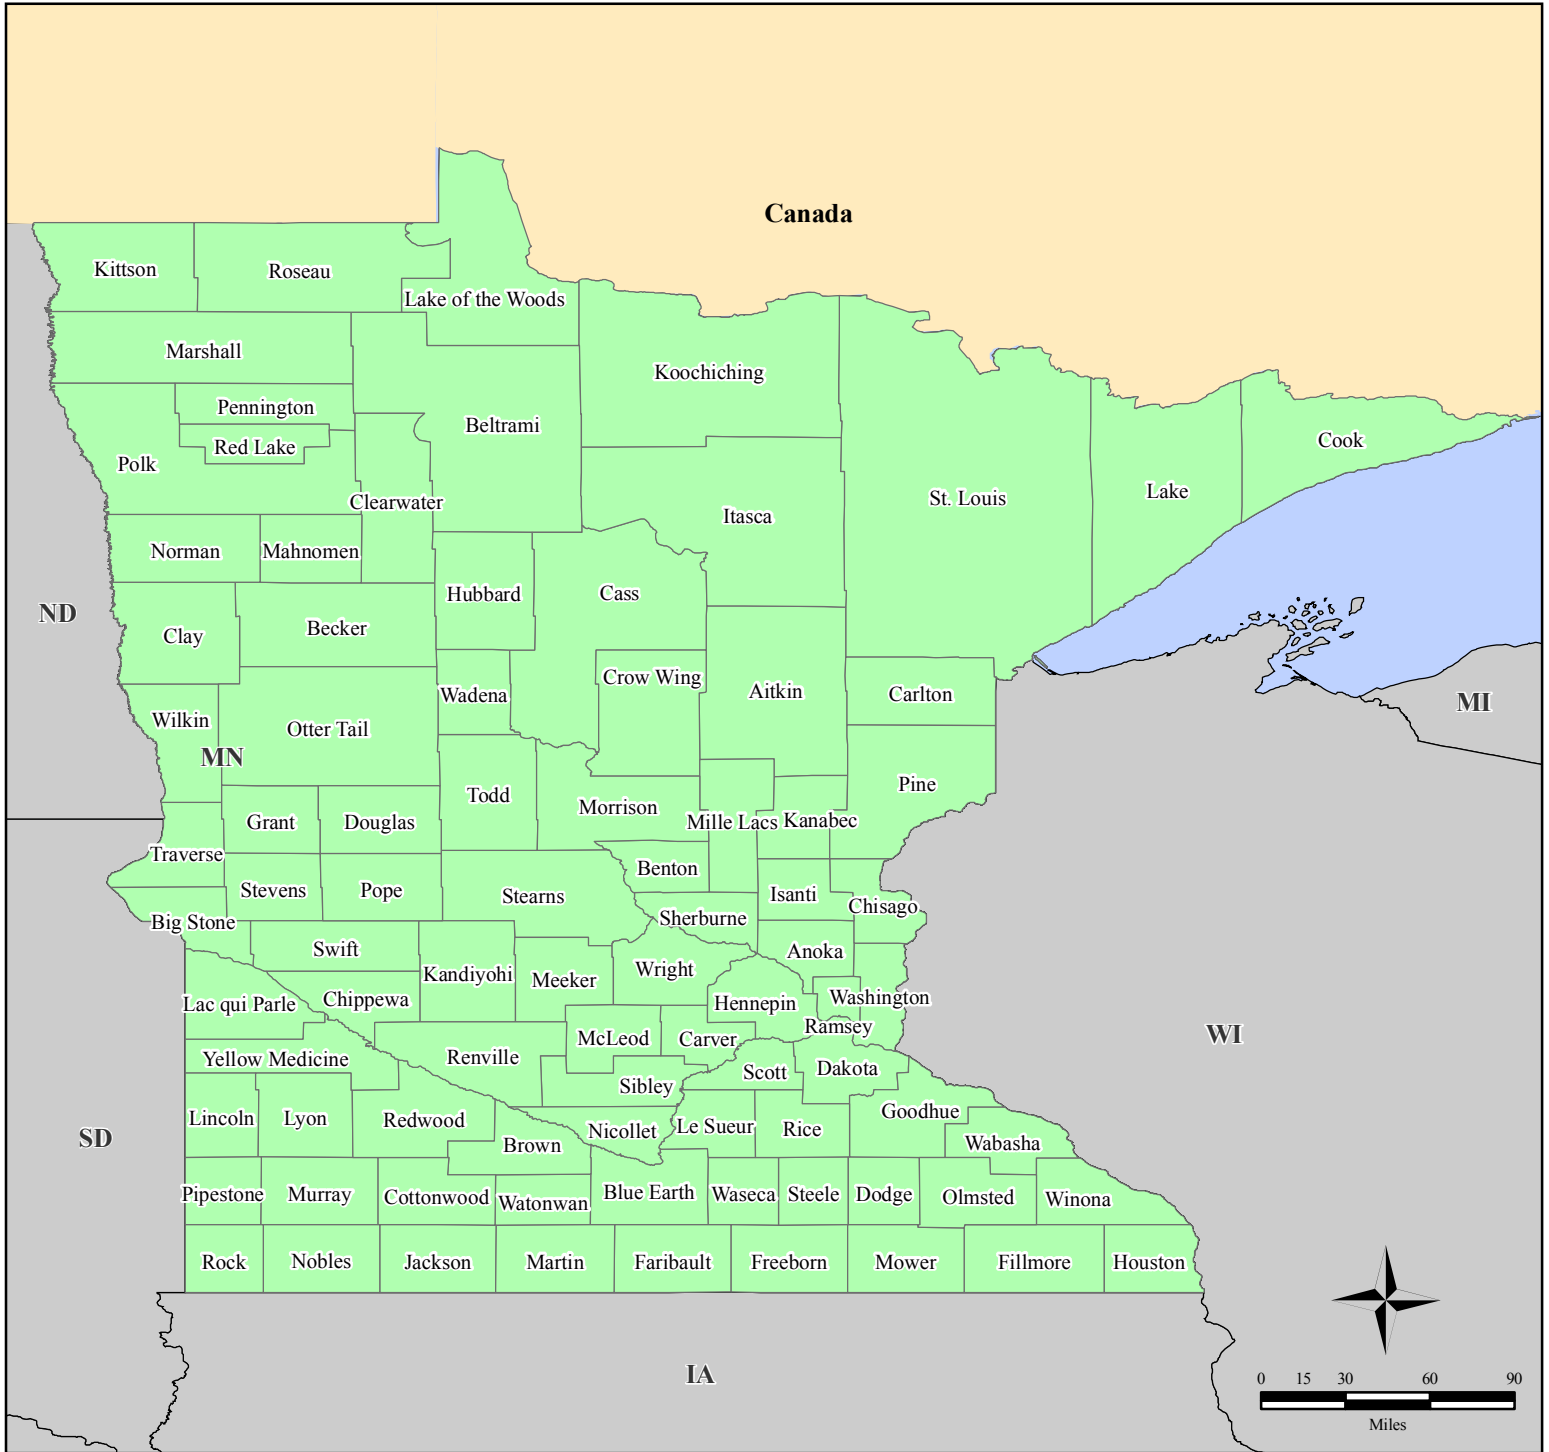

# FEMA-3242-EM, Minnesota

## Emergency Declaration as of 09/13/2005

**Location Map**

**Legend**

**FEMA**

*ITS Mapping and Analysis Center  
Washington, DC  
09/14/05 -- 18:53:00 EDT*