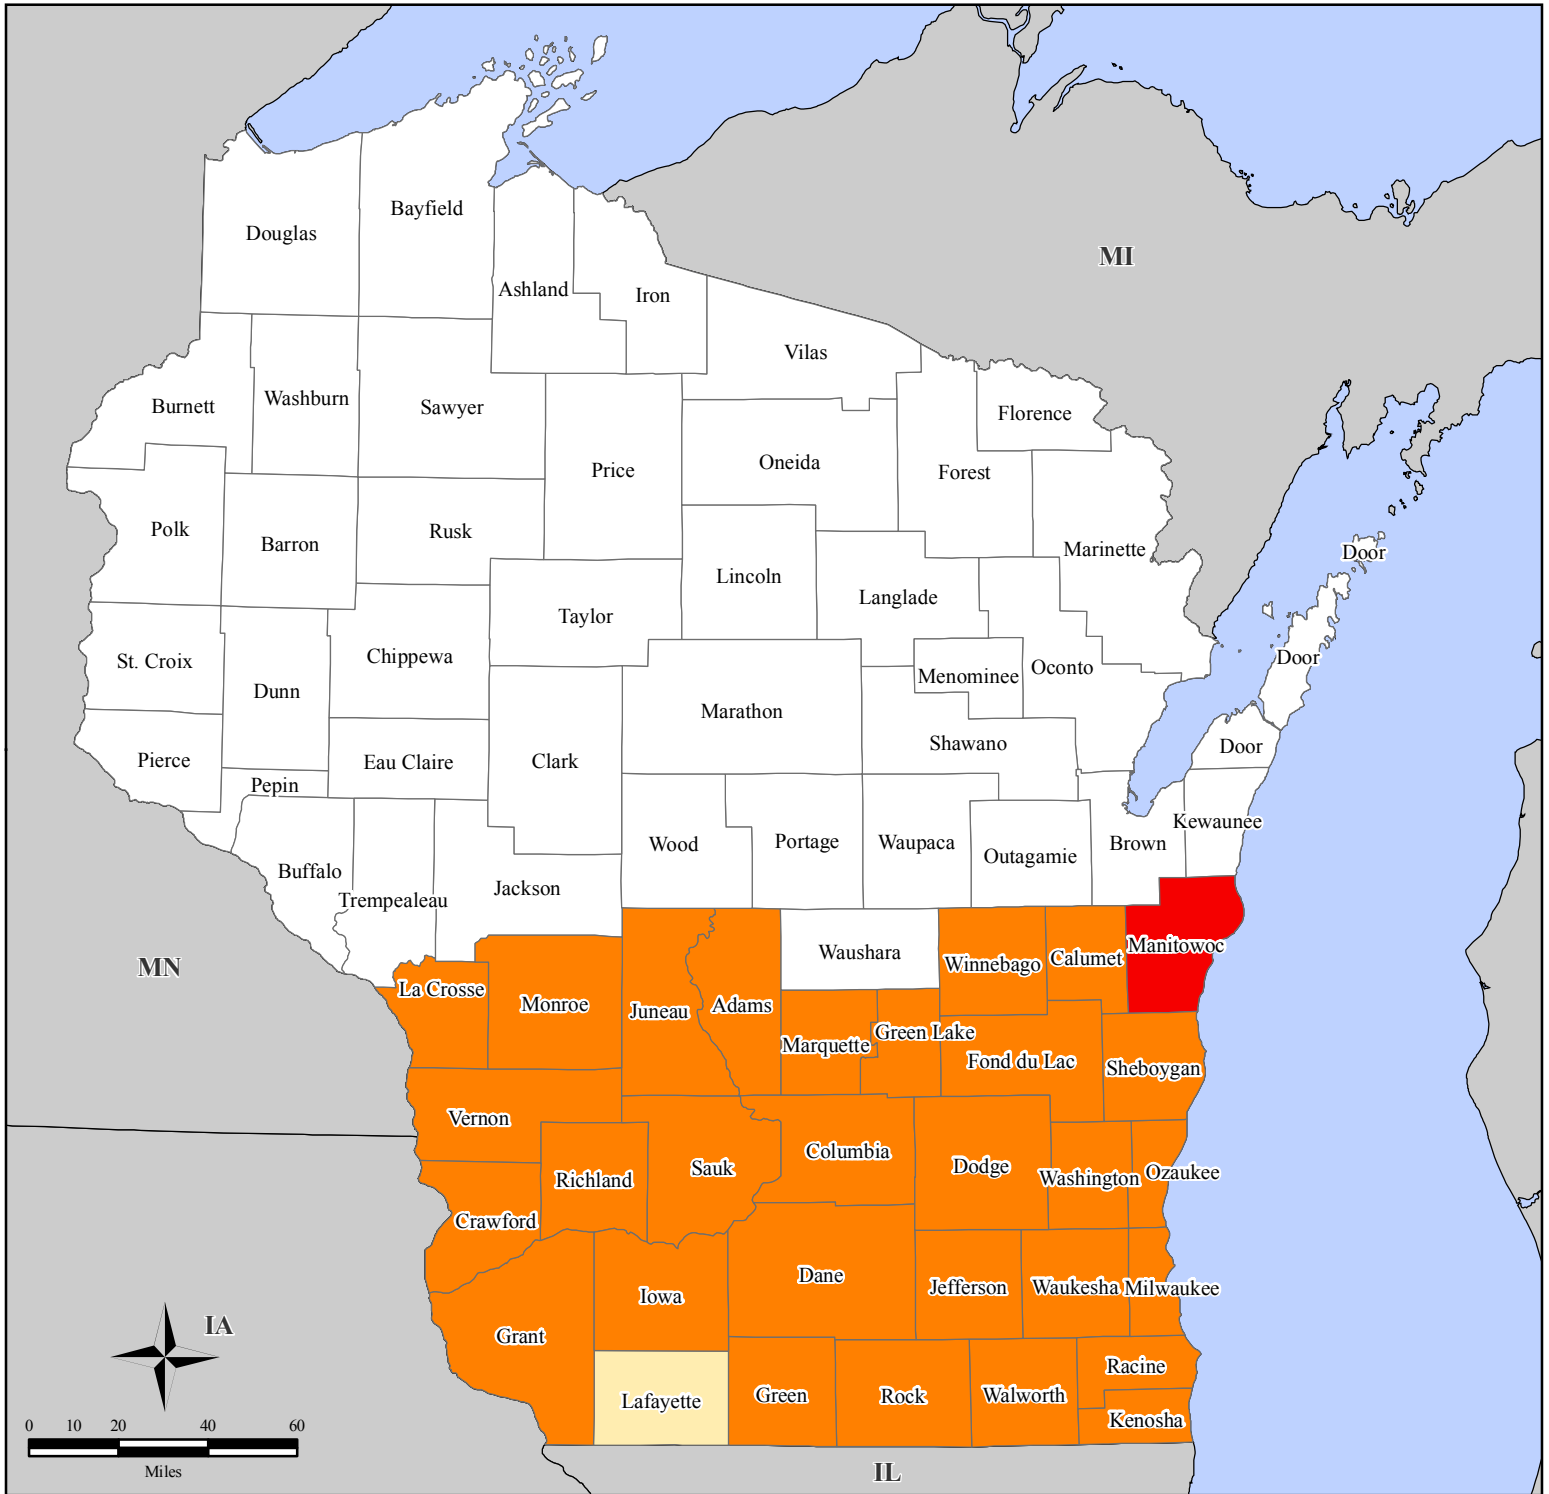

FEMA-1768-DR, Wisconsin Disaster Declaration as of 08/18/2008

Location Map

Legend

Designated Counties	
	No Designation
	Public Assistance
	Individual Assistance
	Individual Assistance and Public Assistance

All counties are eligible for Hazard Mitigation

*ITS Mapping & Analysis Center
Washington, DC
08/18/08 -- 05:25 PM EDT
Source: Disaster Federal Registry Notice
Amendment No. 16 - 08/18/2008*