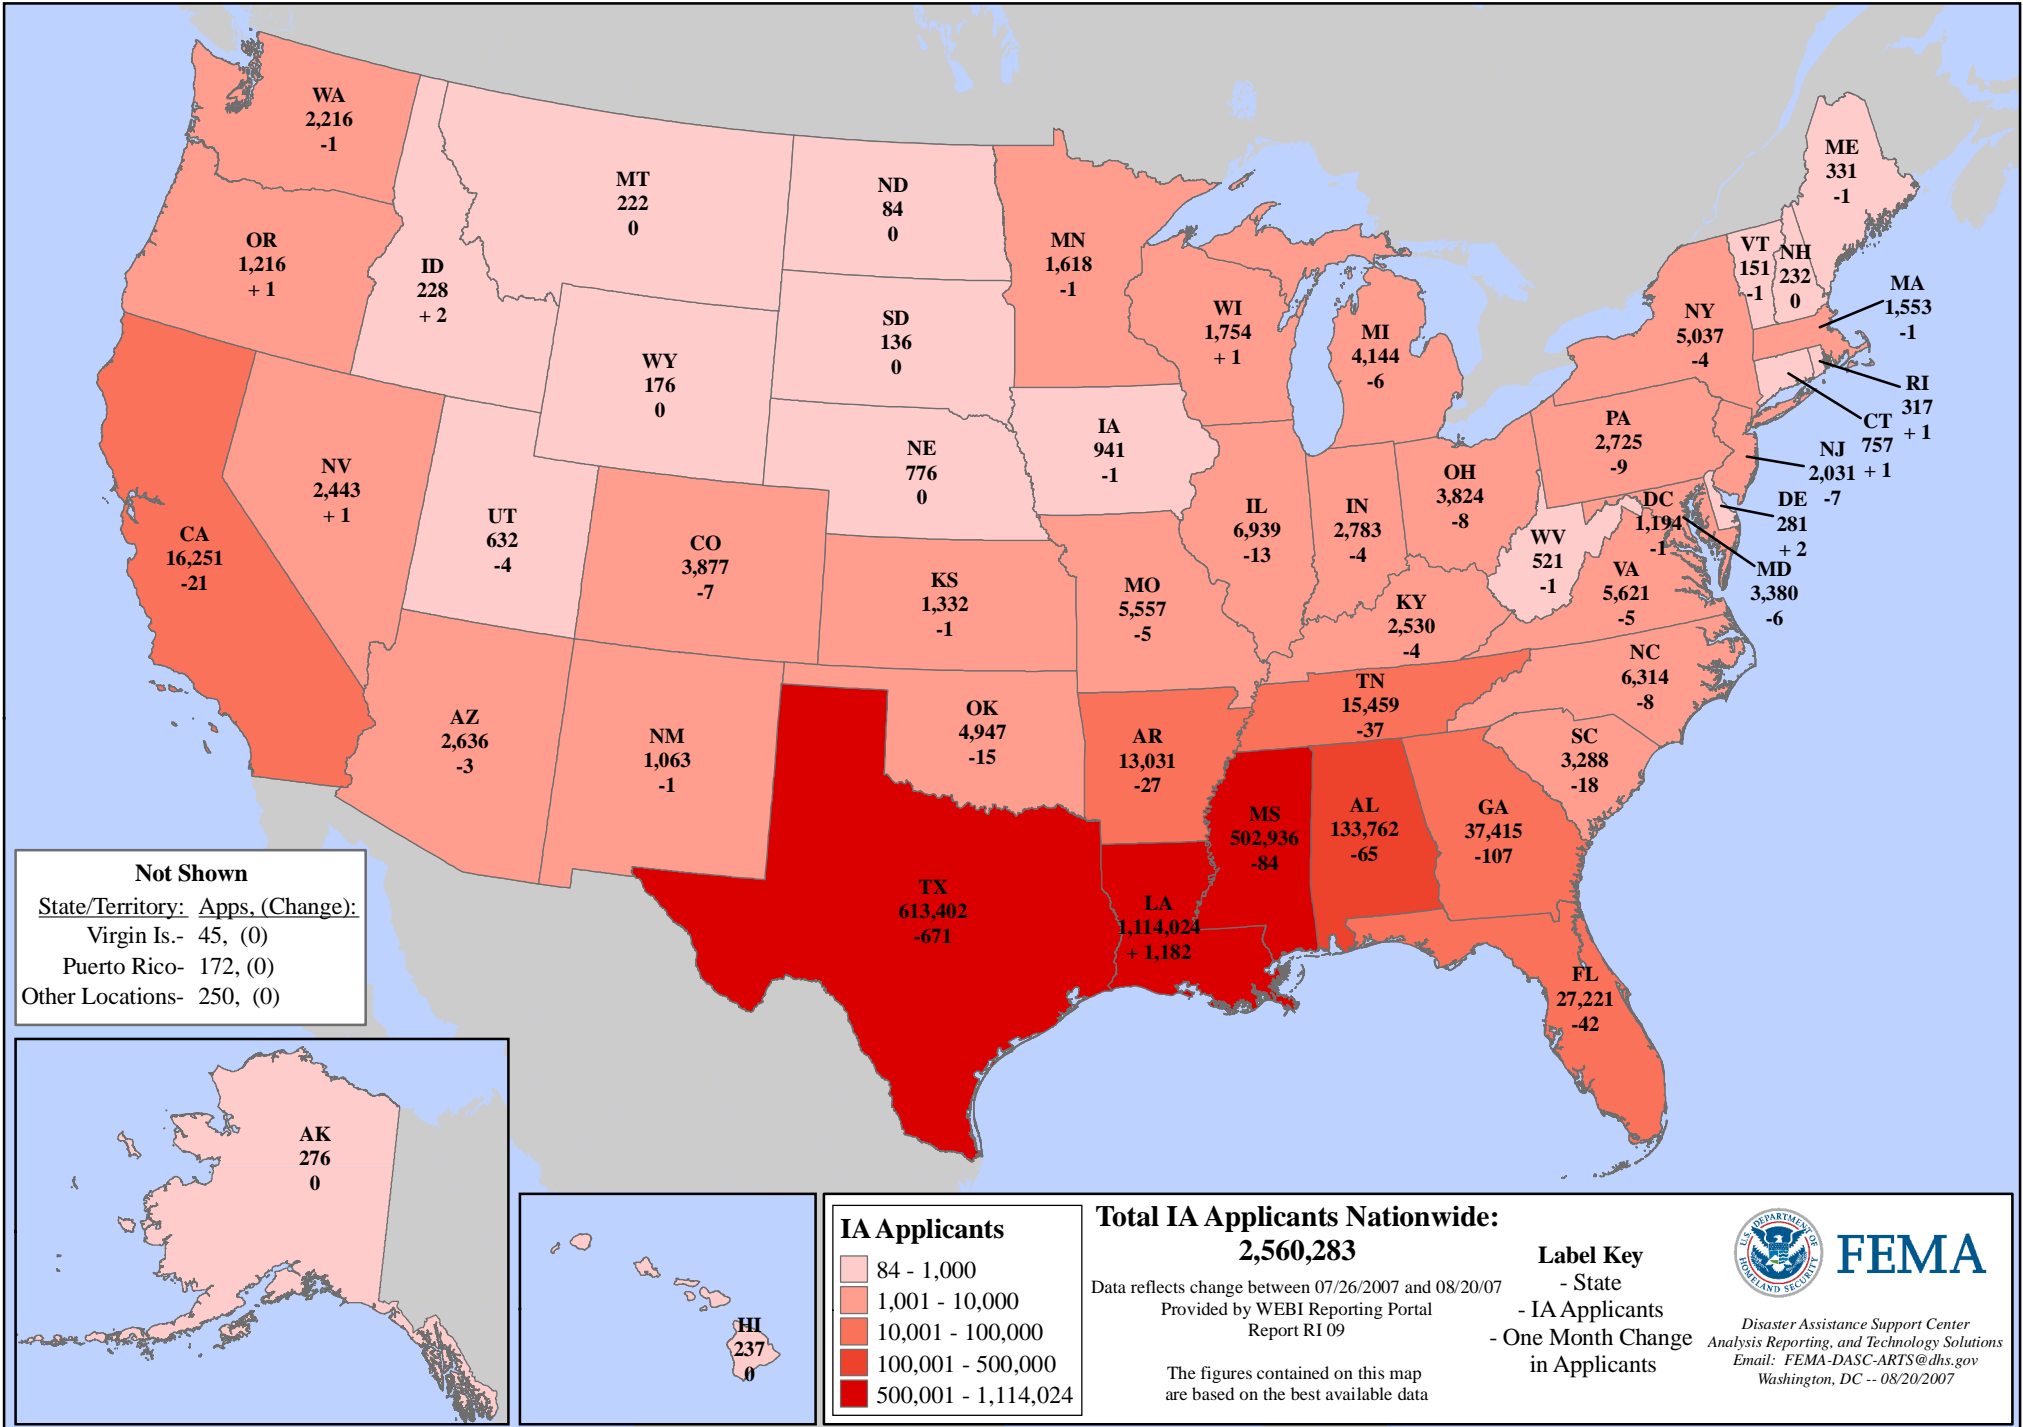

Katrina and Rita (DR-1603 - DR-1607)

Total IA Applicants and Monthly Change per Current Mailing Address State as of 08/20/2007

Not Shown
 State/Territory: Apps, (Change):
 Virgin Is.- 45, (0)
 Puerto Rico- 172, (0)
 Other Locations- 250, (0)

Total IA Applicants Nationwide:
2,560,283
 Data reflects change between 07/26/2007 and 08/20/07
 Provided by WEBI Reporting Portal
 Report R1 09
 The figures contained on this map
 are based on the best available data

Label Key
 - State
 - IA Applicants
 - One Month Change
 in Applicants