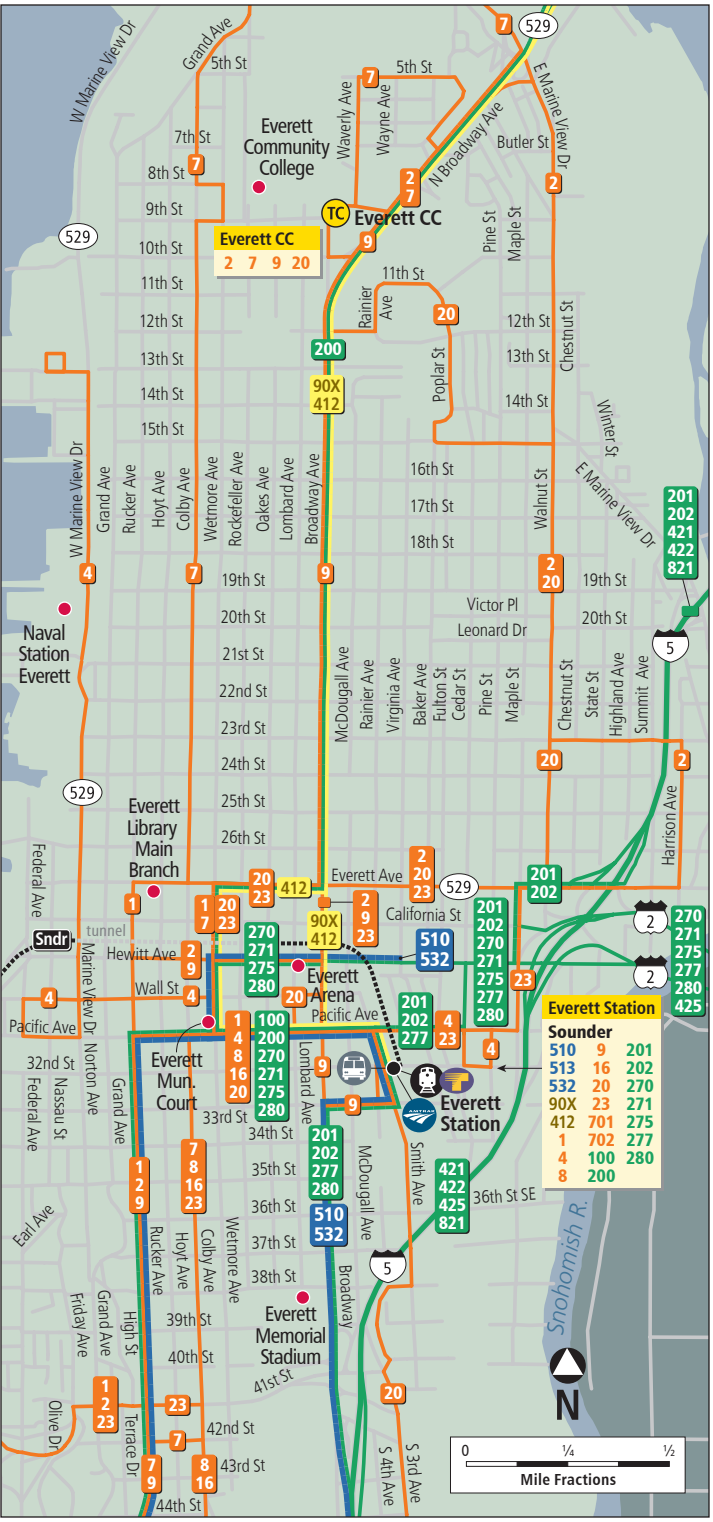

Downtown Everett