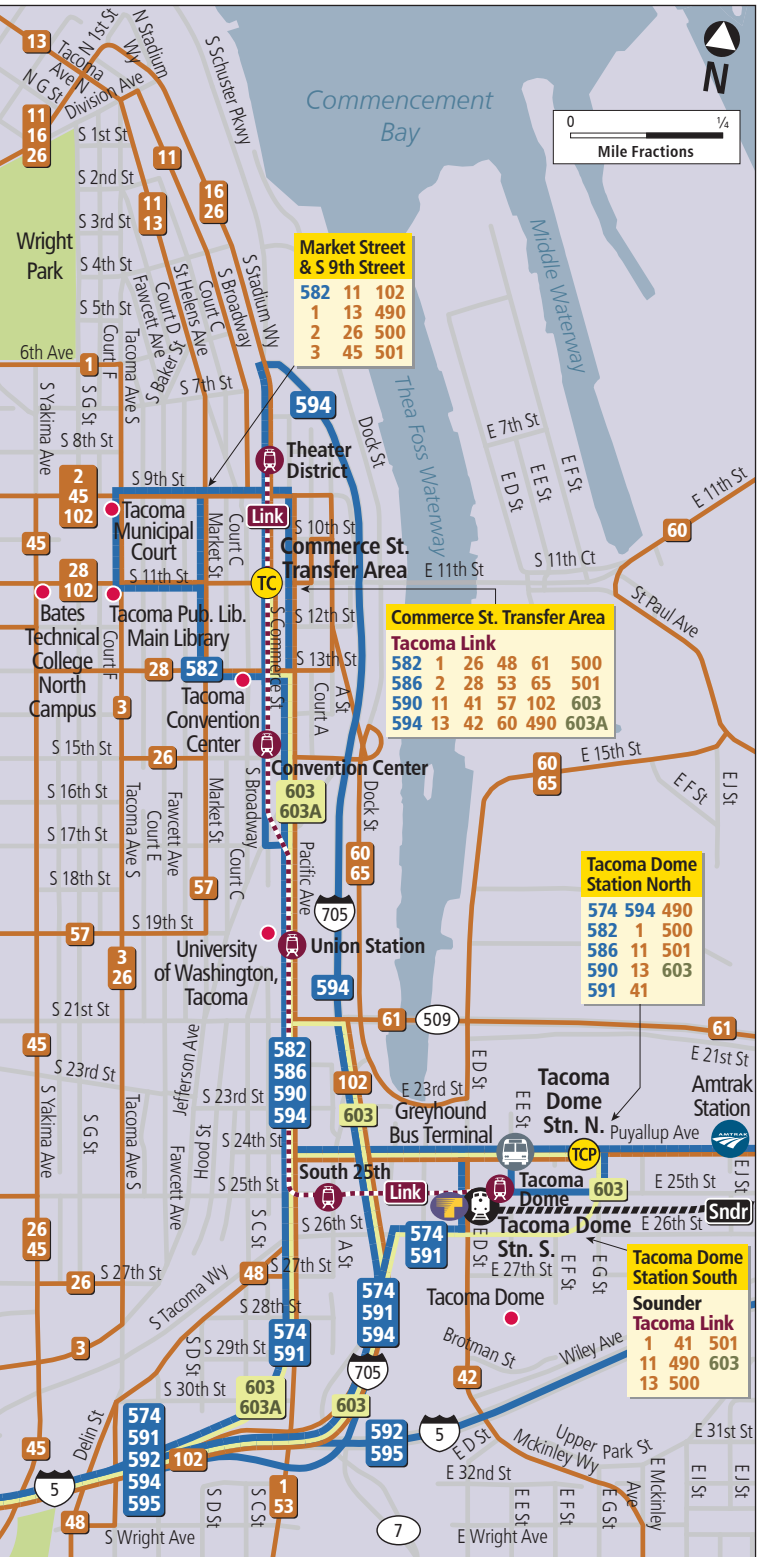

Downtown Tacoma