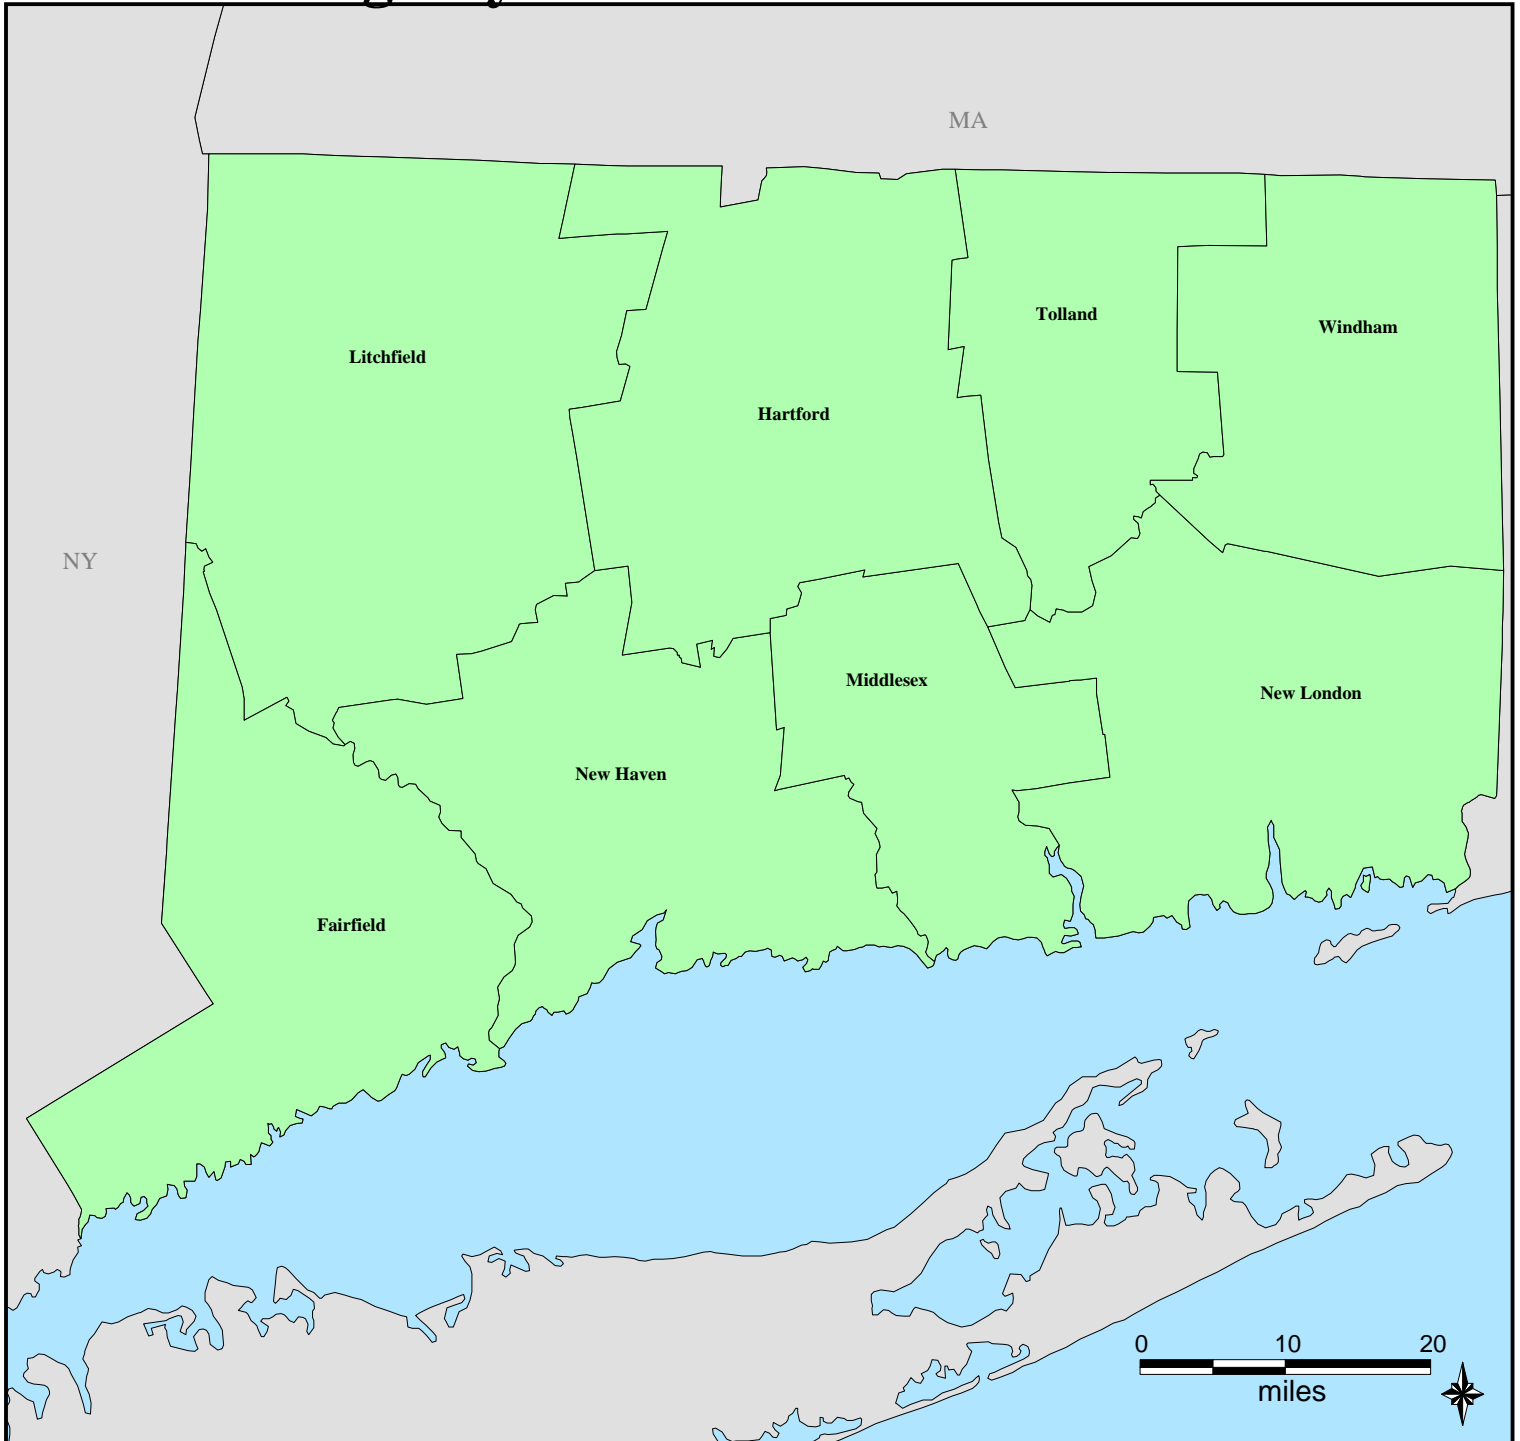

FEMA-3200-EM, Connecticut Emergency Declaration as of 02/17/2005

Location Map

Legend

FEMA

*ITS Mapping and Analysis Center
Washington, DC
02/18/2005 -- 10:11:05 EDT*