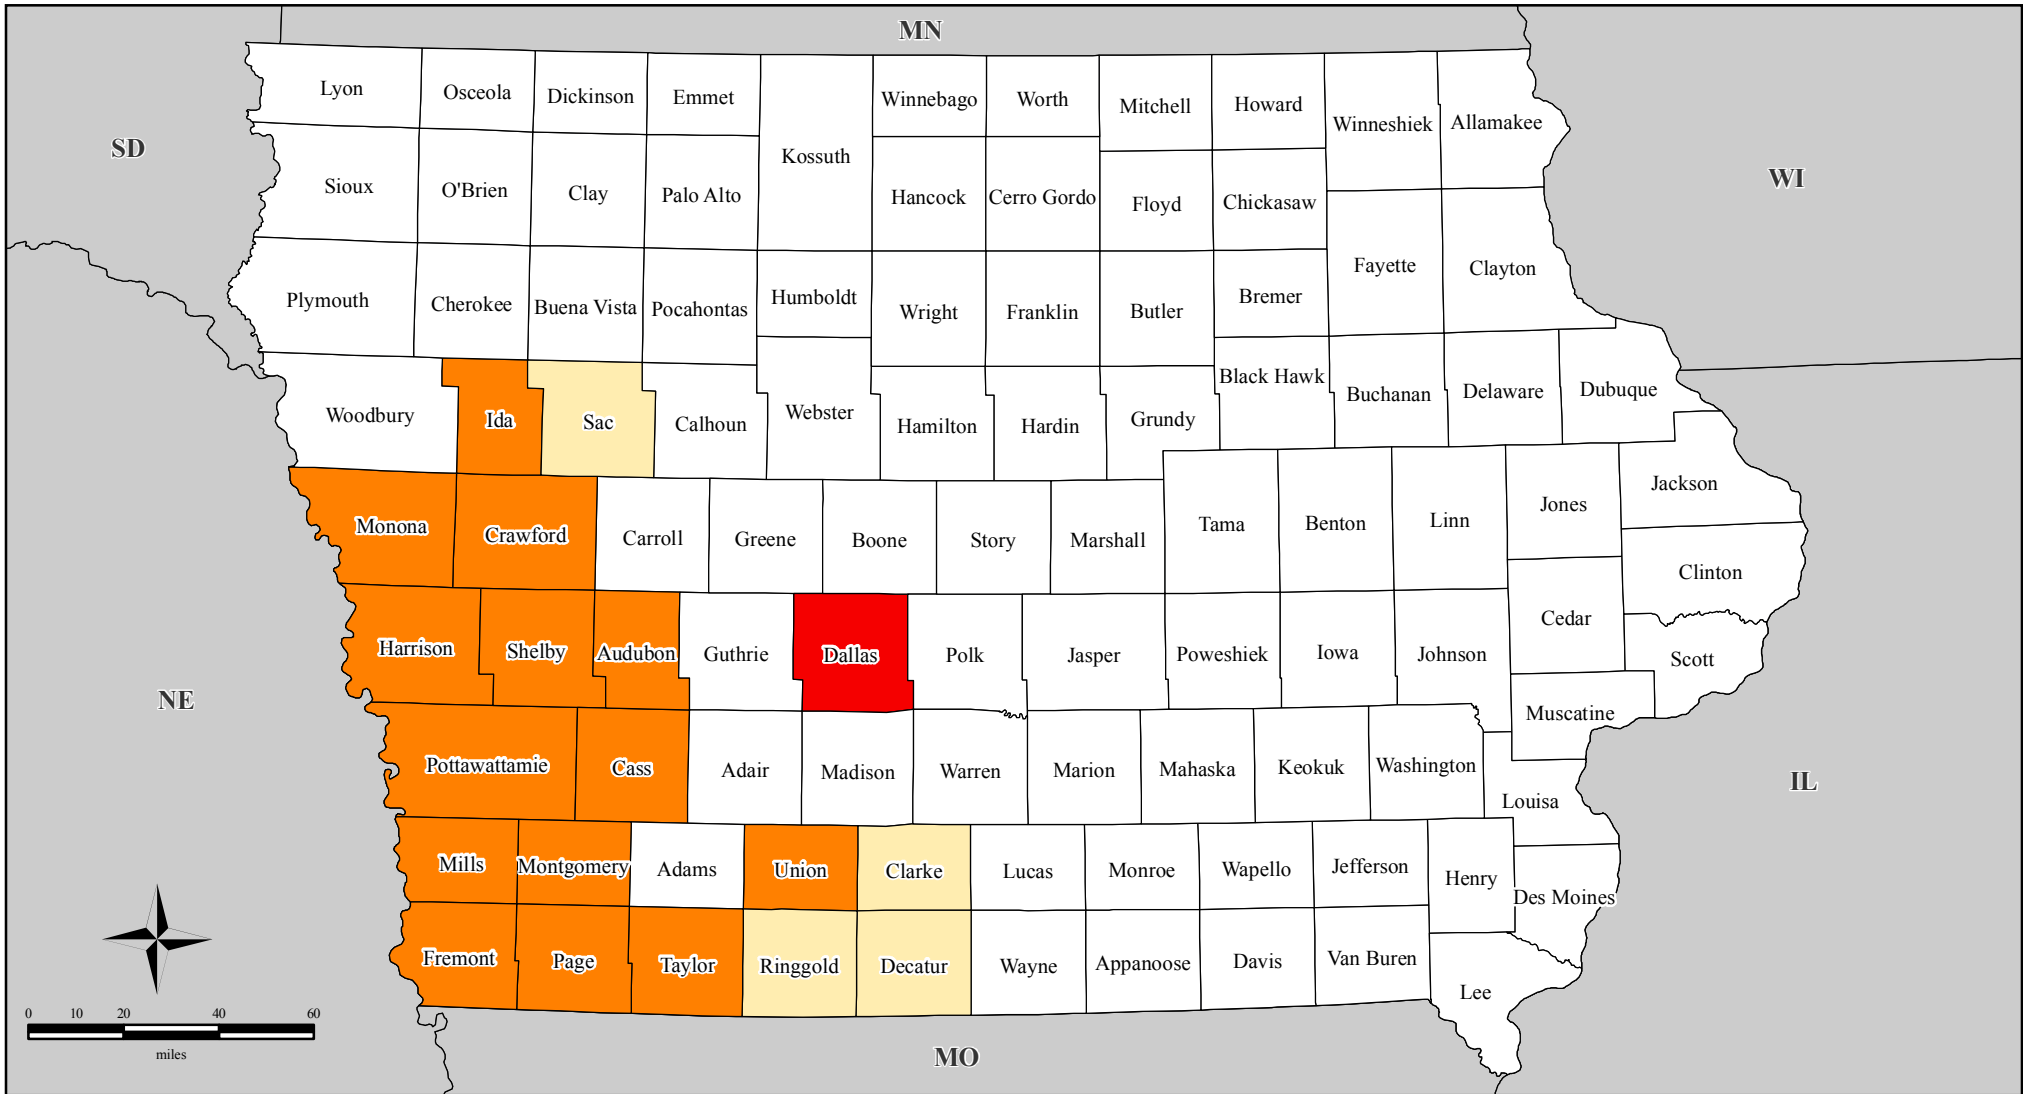

FEMA-1705-DR, Iowa

Disaster Declaration as of 06/22/2007

Location Map

Legend

Designated Counties	
	No Designation
	Individual Assistance
	Public Assistance
	Individual Assistance and Public Assistance

All counties are eligible for Hazard Mitigation

*ITS Mapping & Analysis Center
Washington, DC
06/25/07 -- 08:55 AM EDT*

*Source: Disaster Federal Registry Notice
Amendment No. 2 - 06/22/2007*