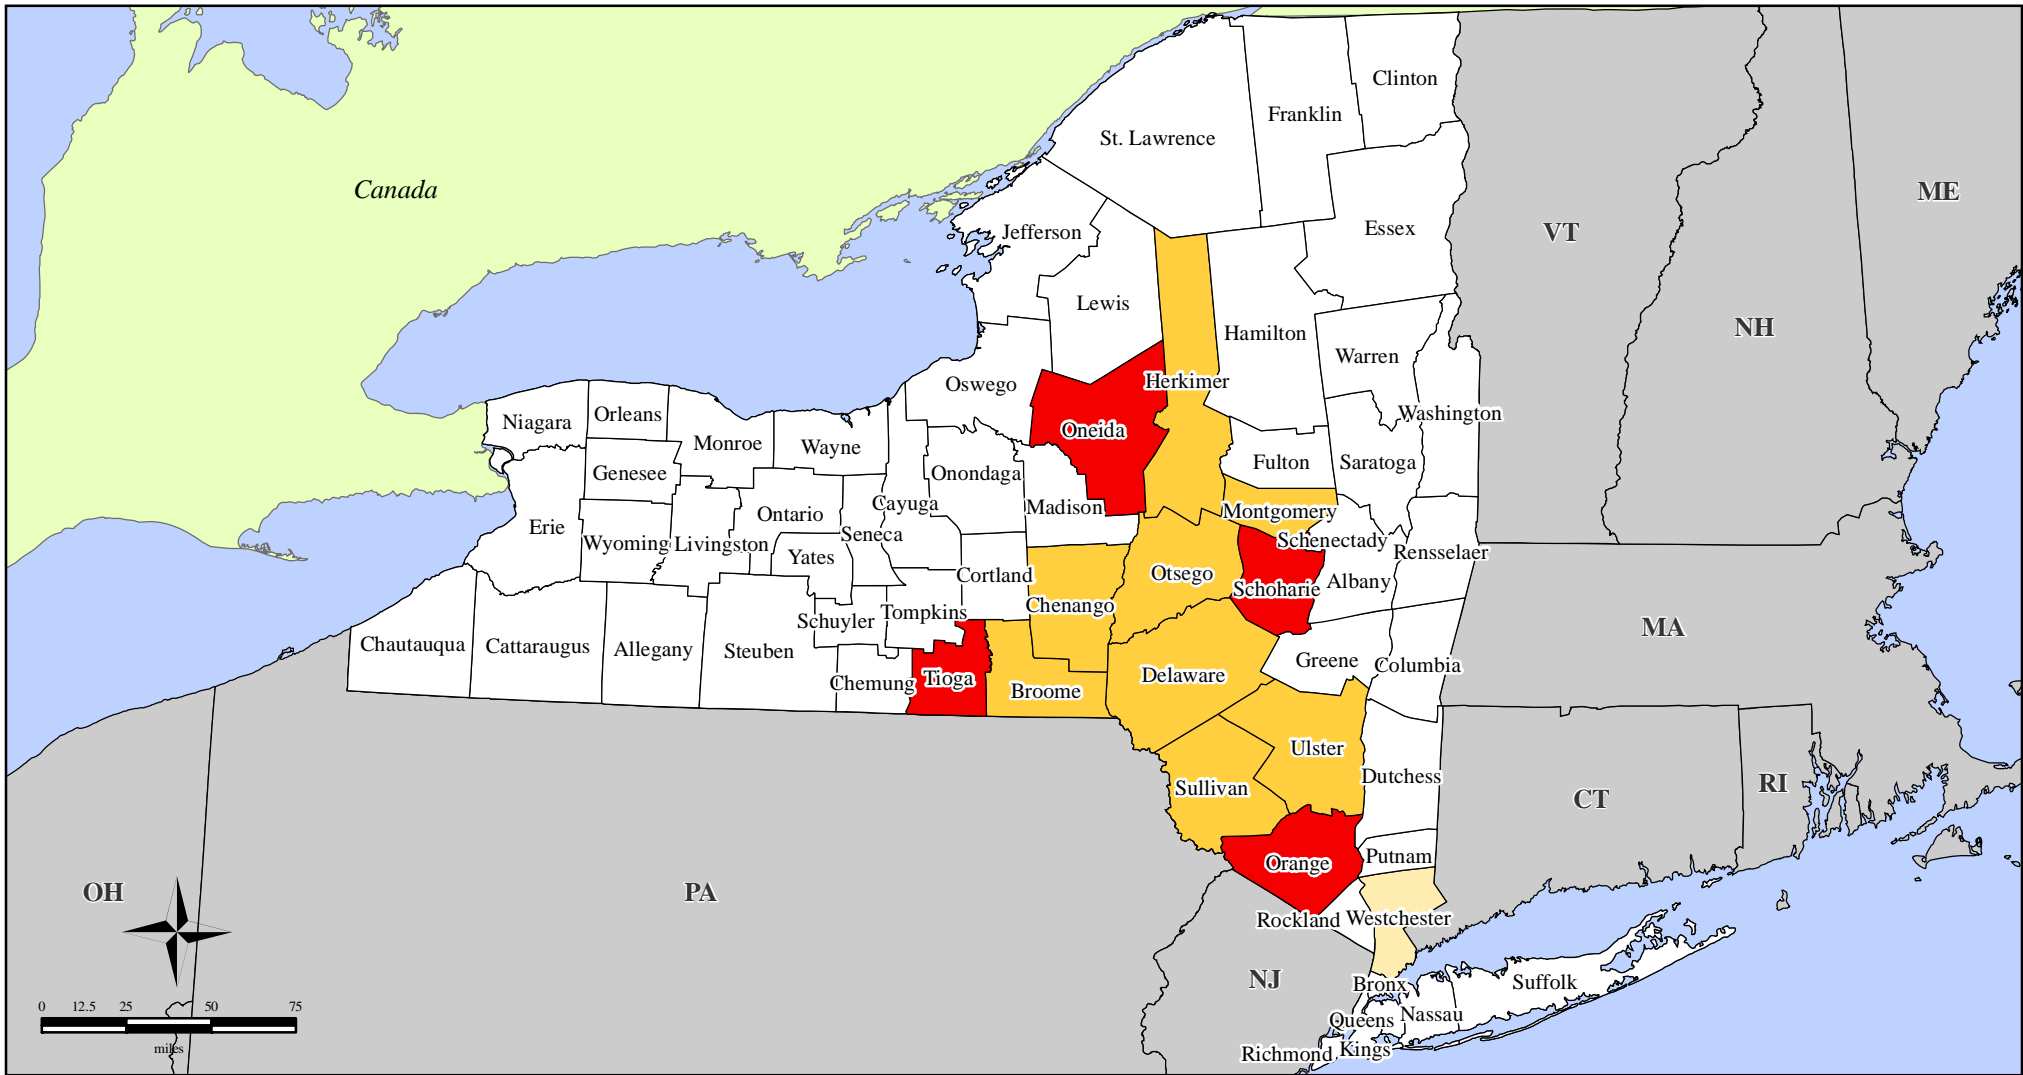

FEMA-1650-DR, New York Disaster Declaration as of 08/22/2006

Location Map

Legend

Designated Counties

- No Designation
- Individual Assistance
- Individual Assistance and Public Assistance
- Public Assistance

*All counties are eligible
for Hazard Mitigation*

*ITS Mapping & Analysis Center
Washington, DC
08/23/06 -- 0800 EDT*