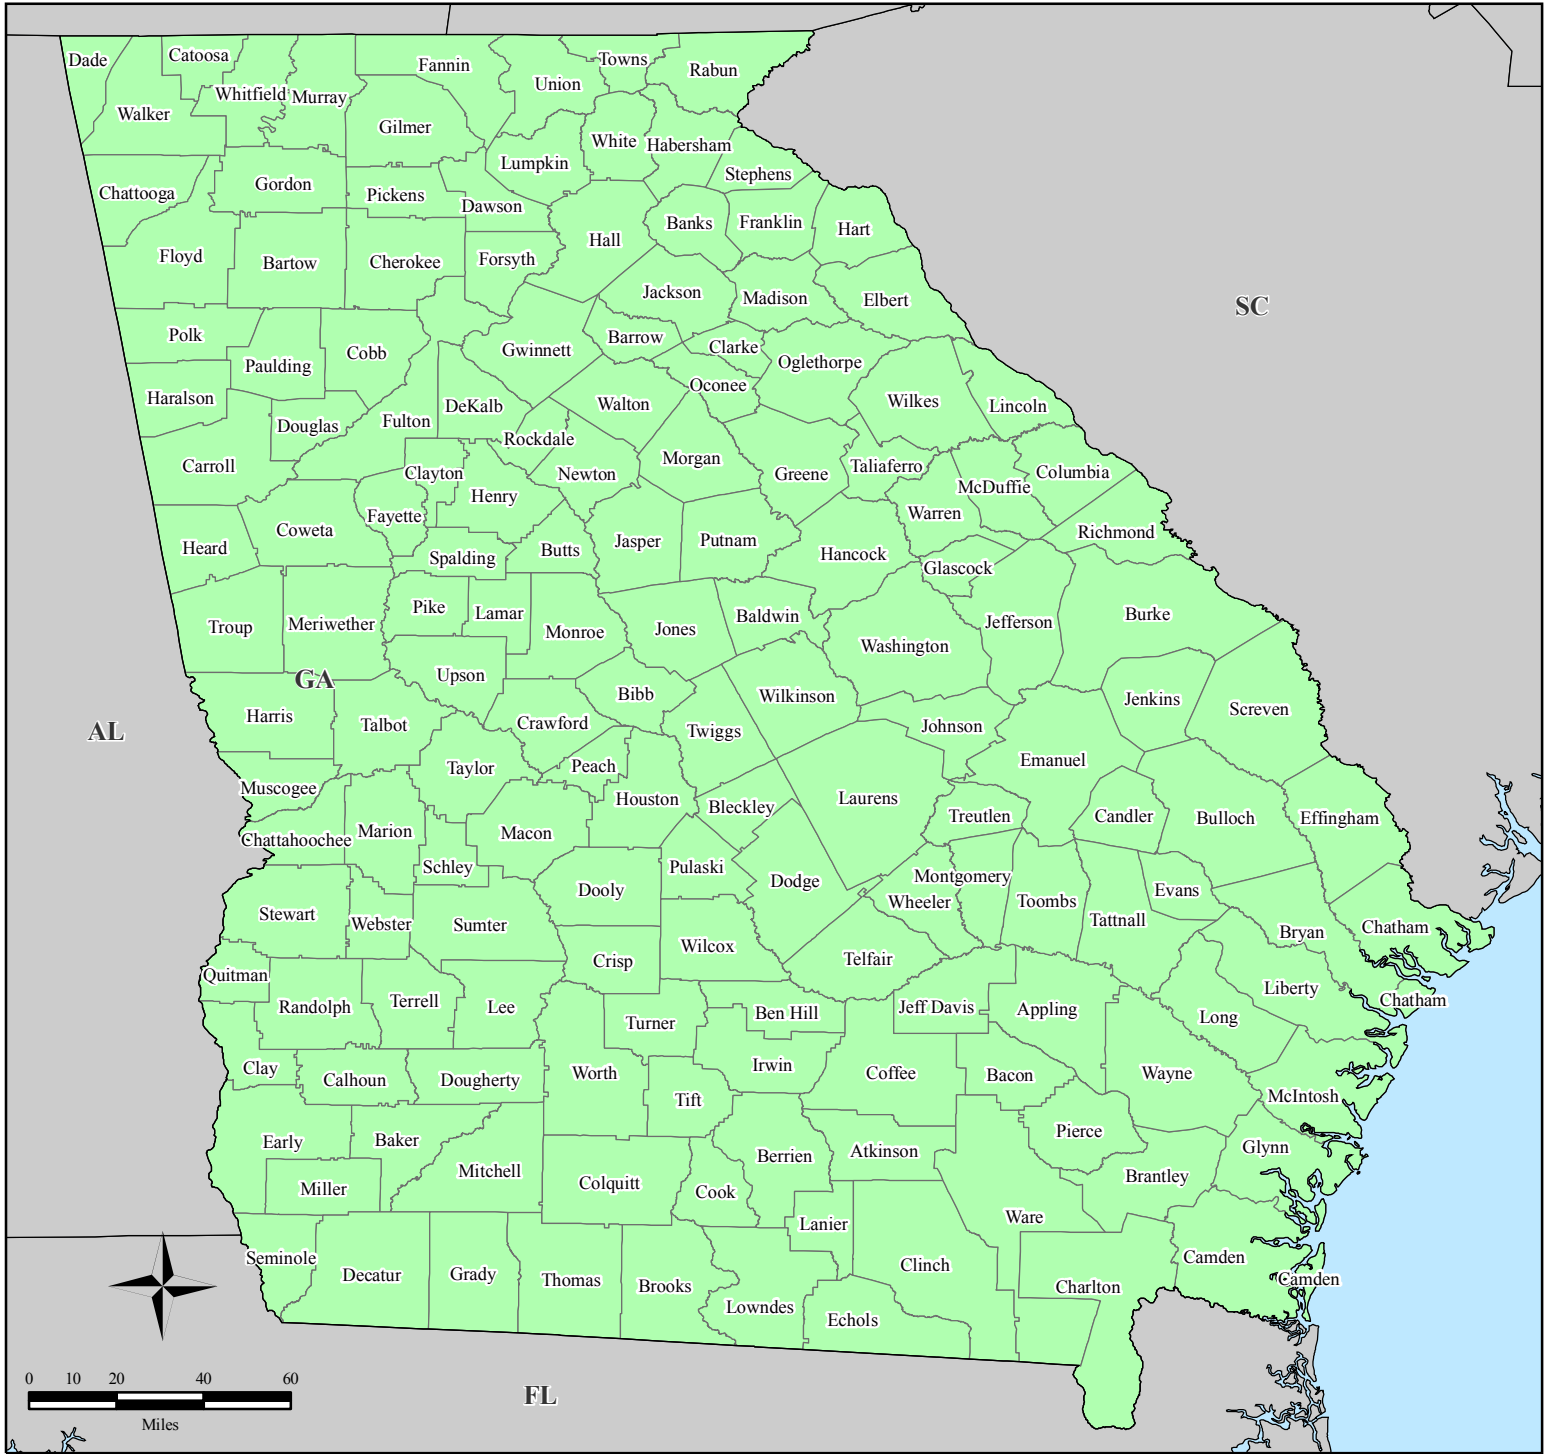

# FEMA-3218-EM, Georgia

## Emergency Declaration as of 09/05/2005

**Location Map**

**Legend**

**FEMA**

*ITS Mapping and Analysis Center  
Washington, DC  
09/05/05 -- 14:40:00 EDT*