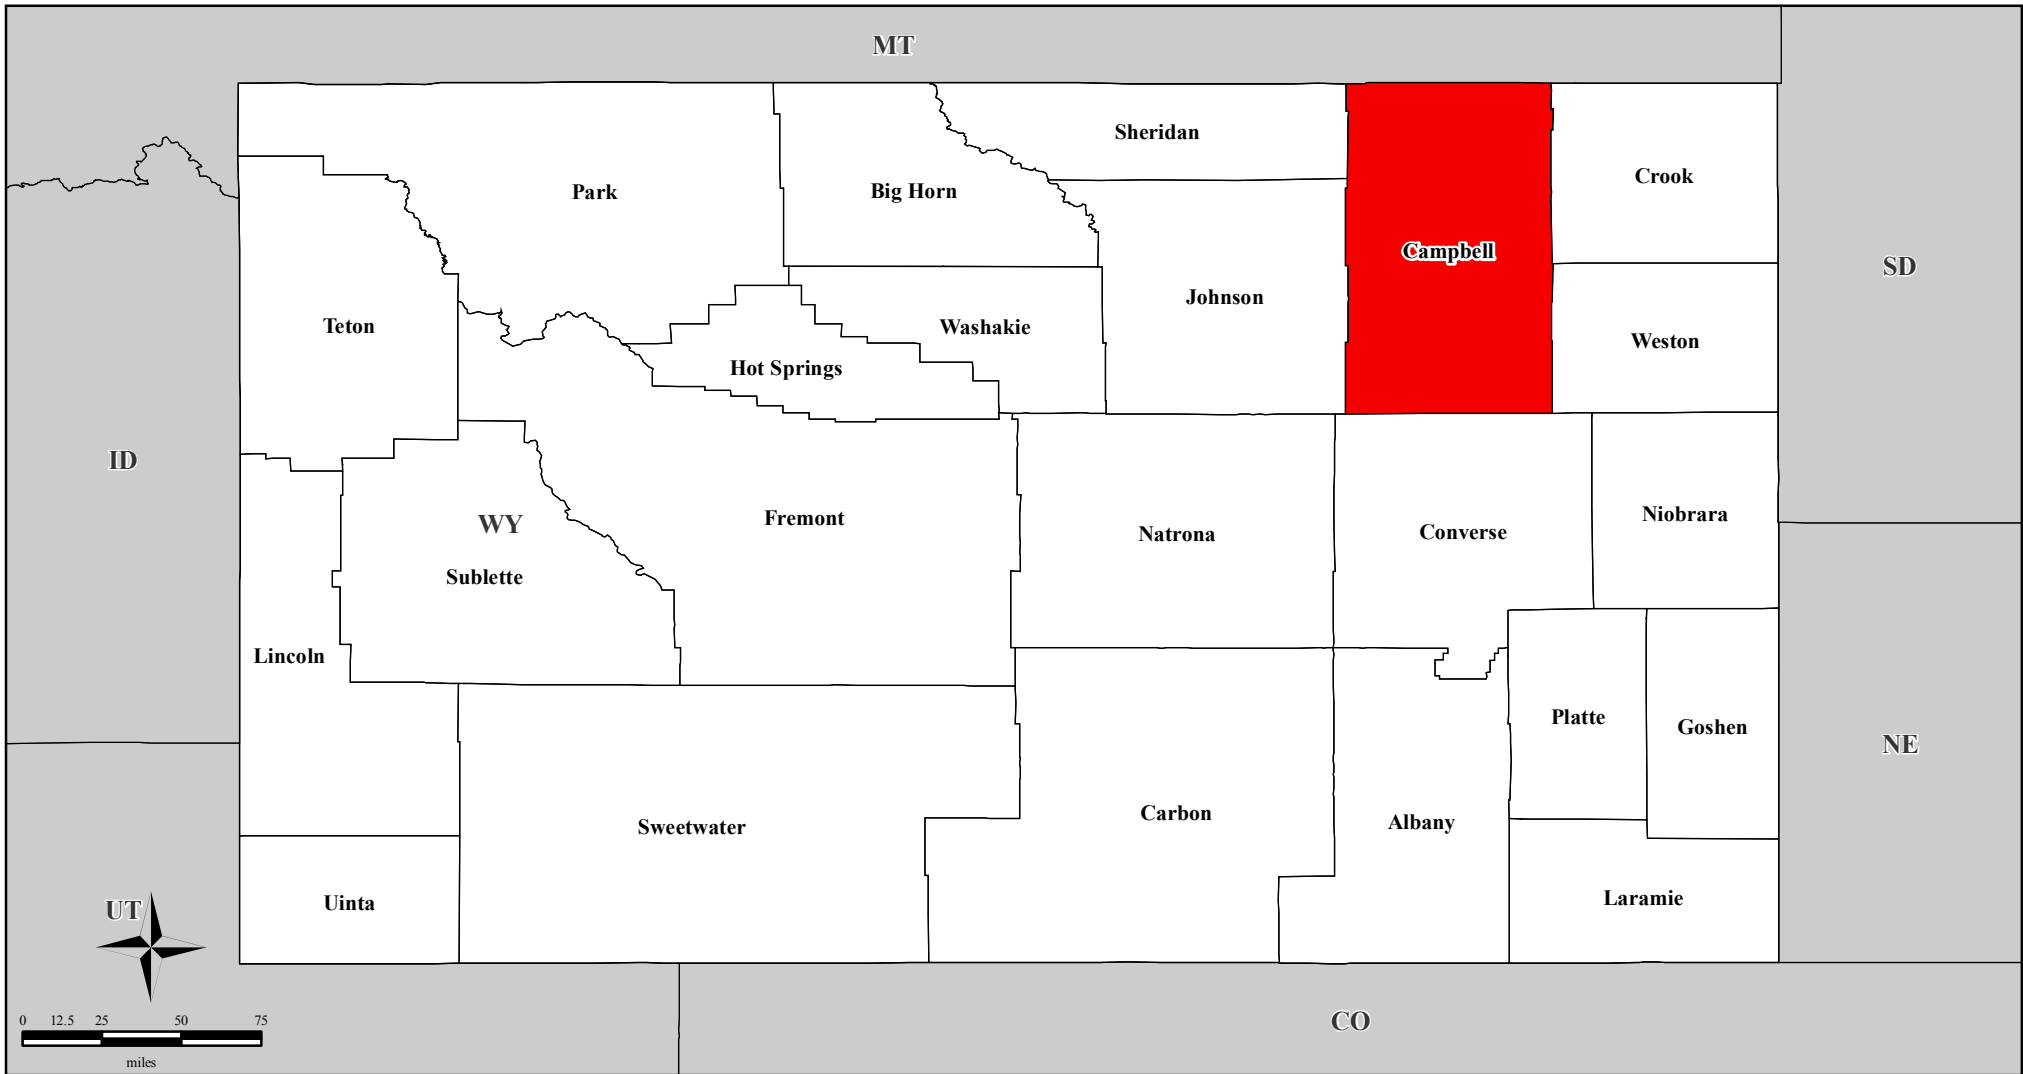

# FEMA-1599-DR, Wyoming

## Disaster Declaration as of 08/22/2005

Location Map

Legend

**FEMA**

ITS Mapping & Analysis Center  
Washington, DC  
08/23/05 -- 09:45:00 EDT