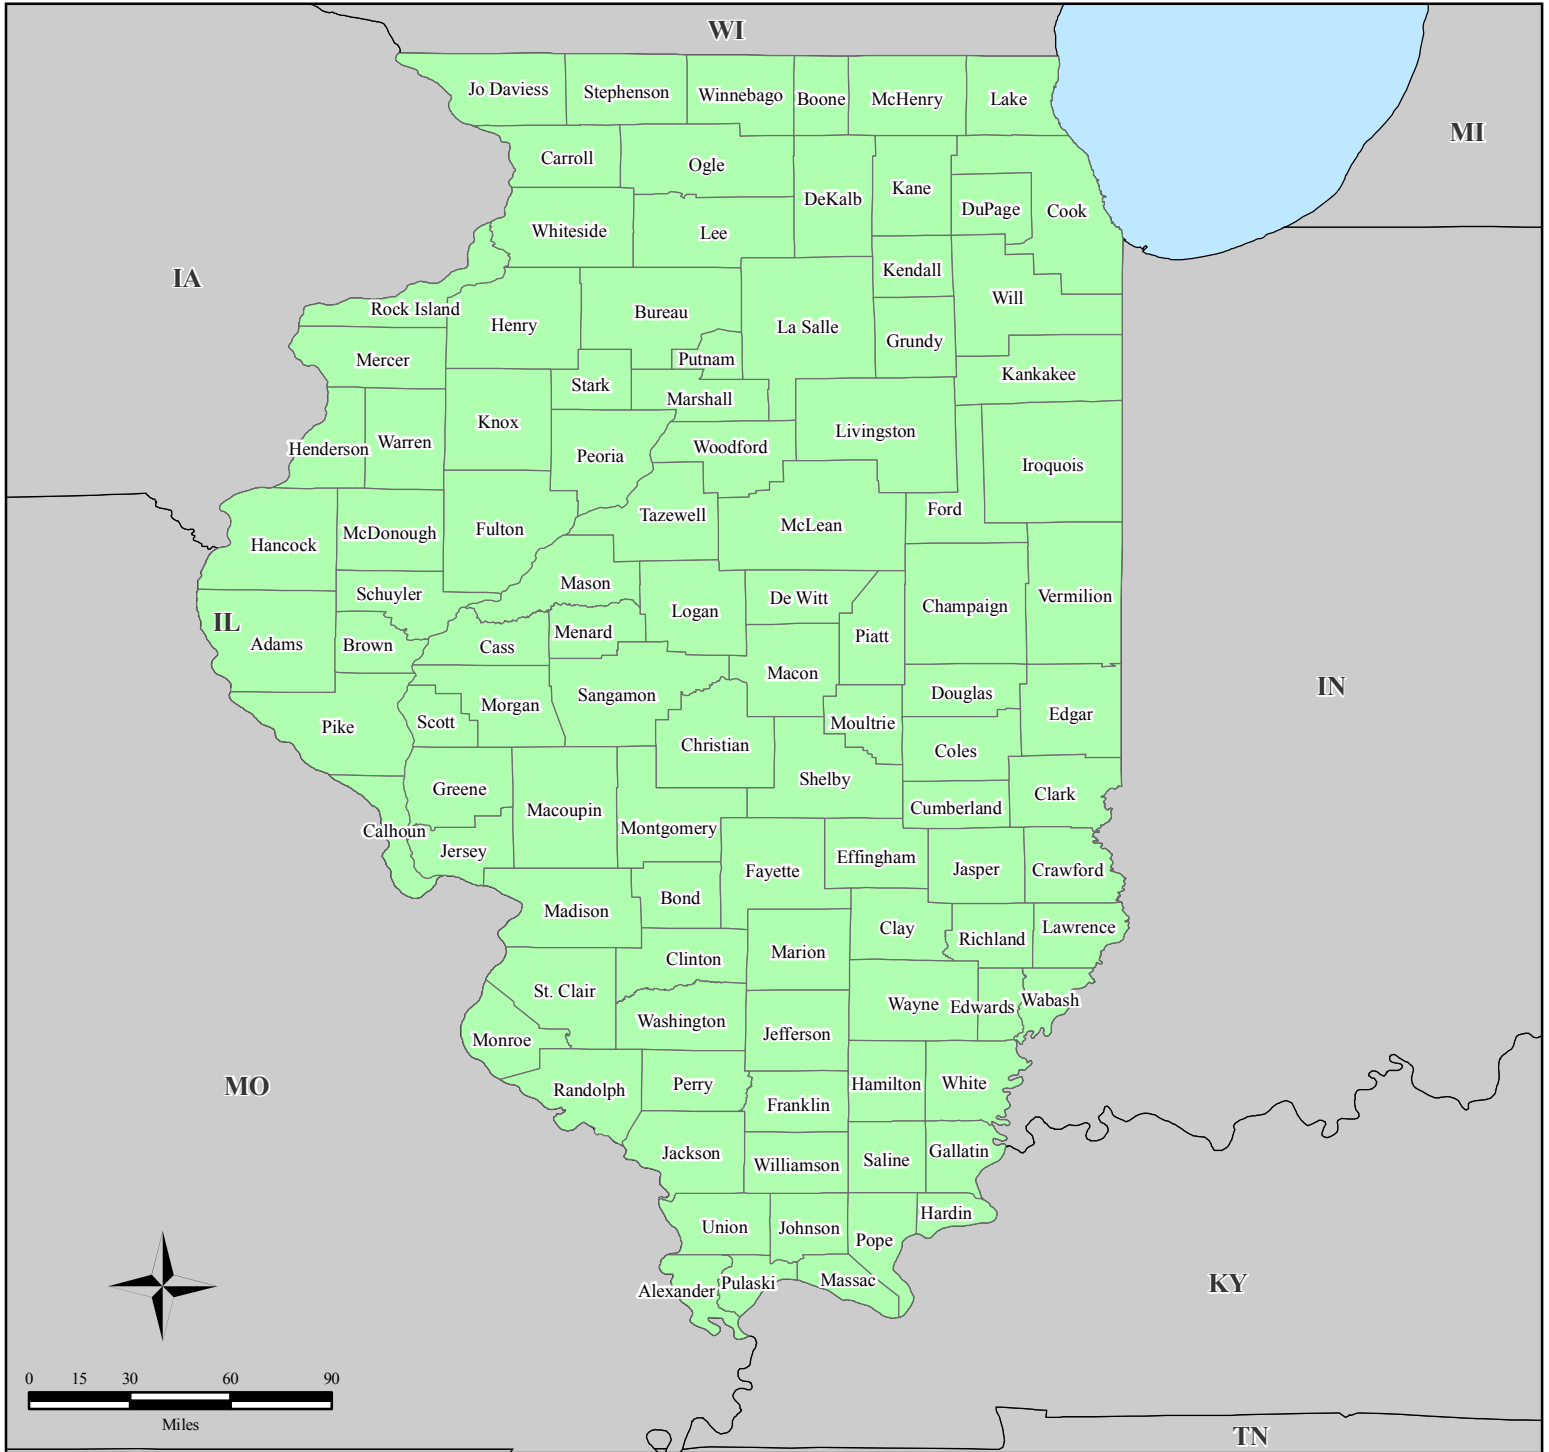

FEMA-3230-EM, Illinois

Disaster Declaration as of 09/08/2005

Location Map

Legend

FEMA

*ITS Mapping and Analysis Center
 Washington, DC
 09/08/05 -- 16:07:00 EDT*