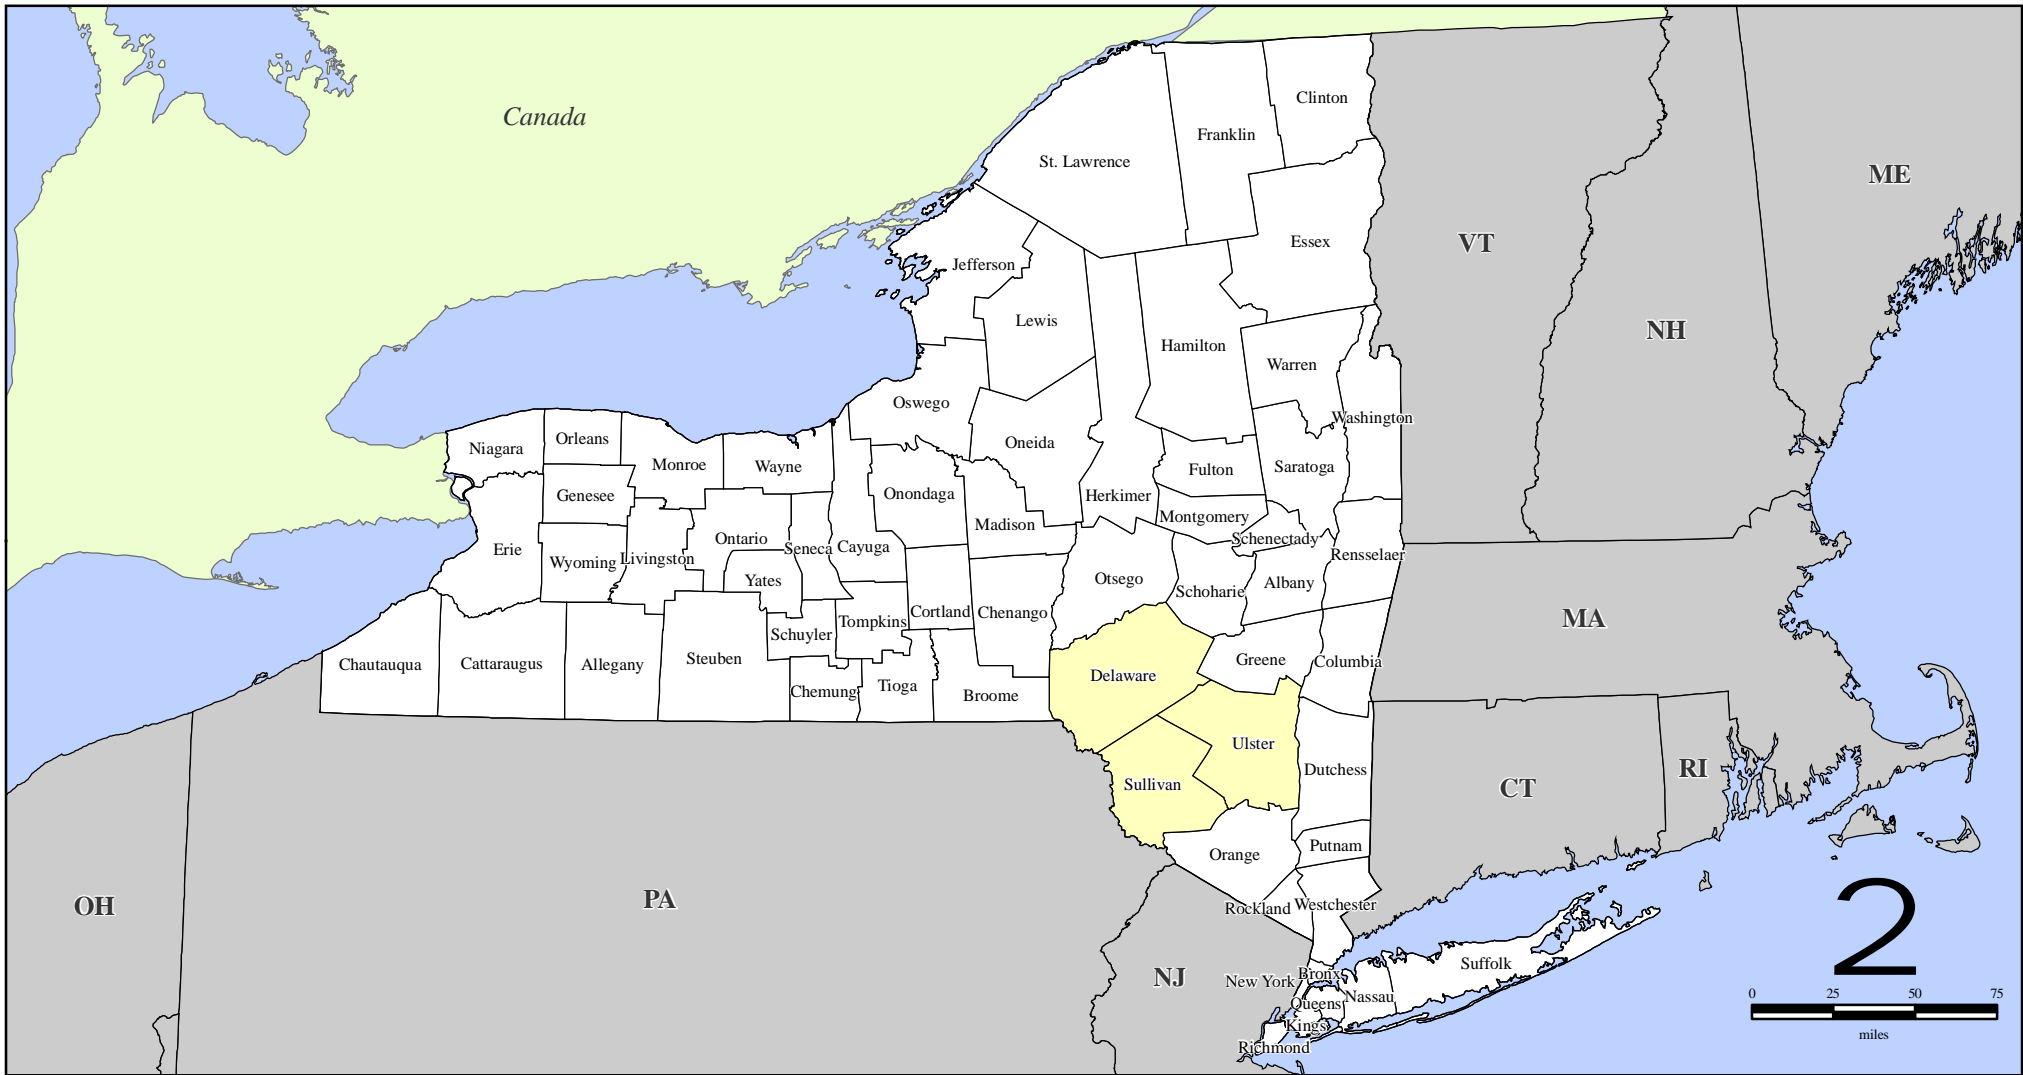

FEMA-1710-DR, New York Disaster Declaration as of 07/13/2007

Location Map

Legend

Designated Counties	
	No Designation
	Public Assistance

All counties are eligible for Hazard Mitigation

FEMA

*ITS Mapping & Analysis Center
Washington, DC
07/16/07 -- 08:40 AM EDT*