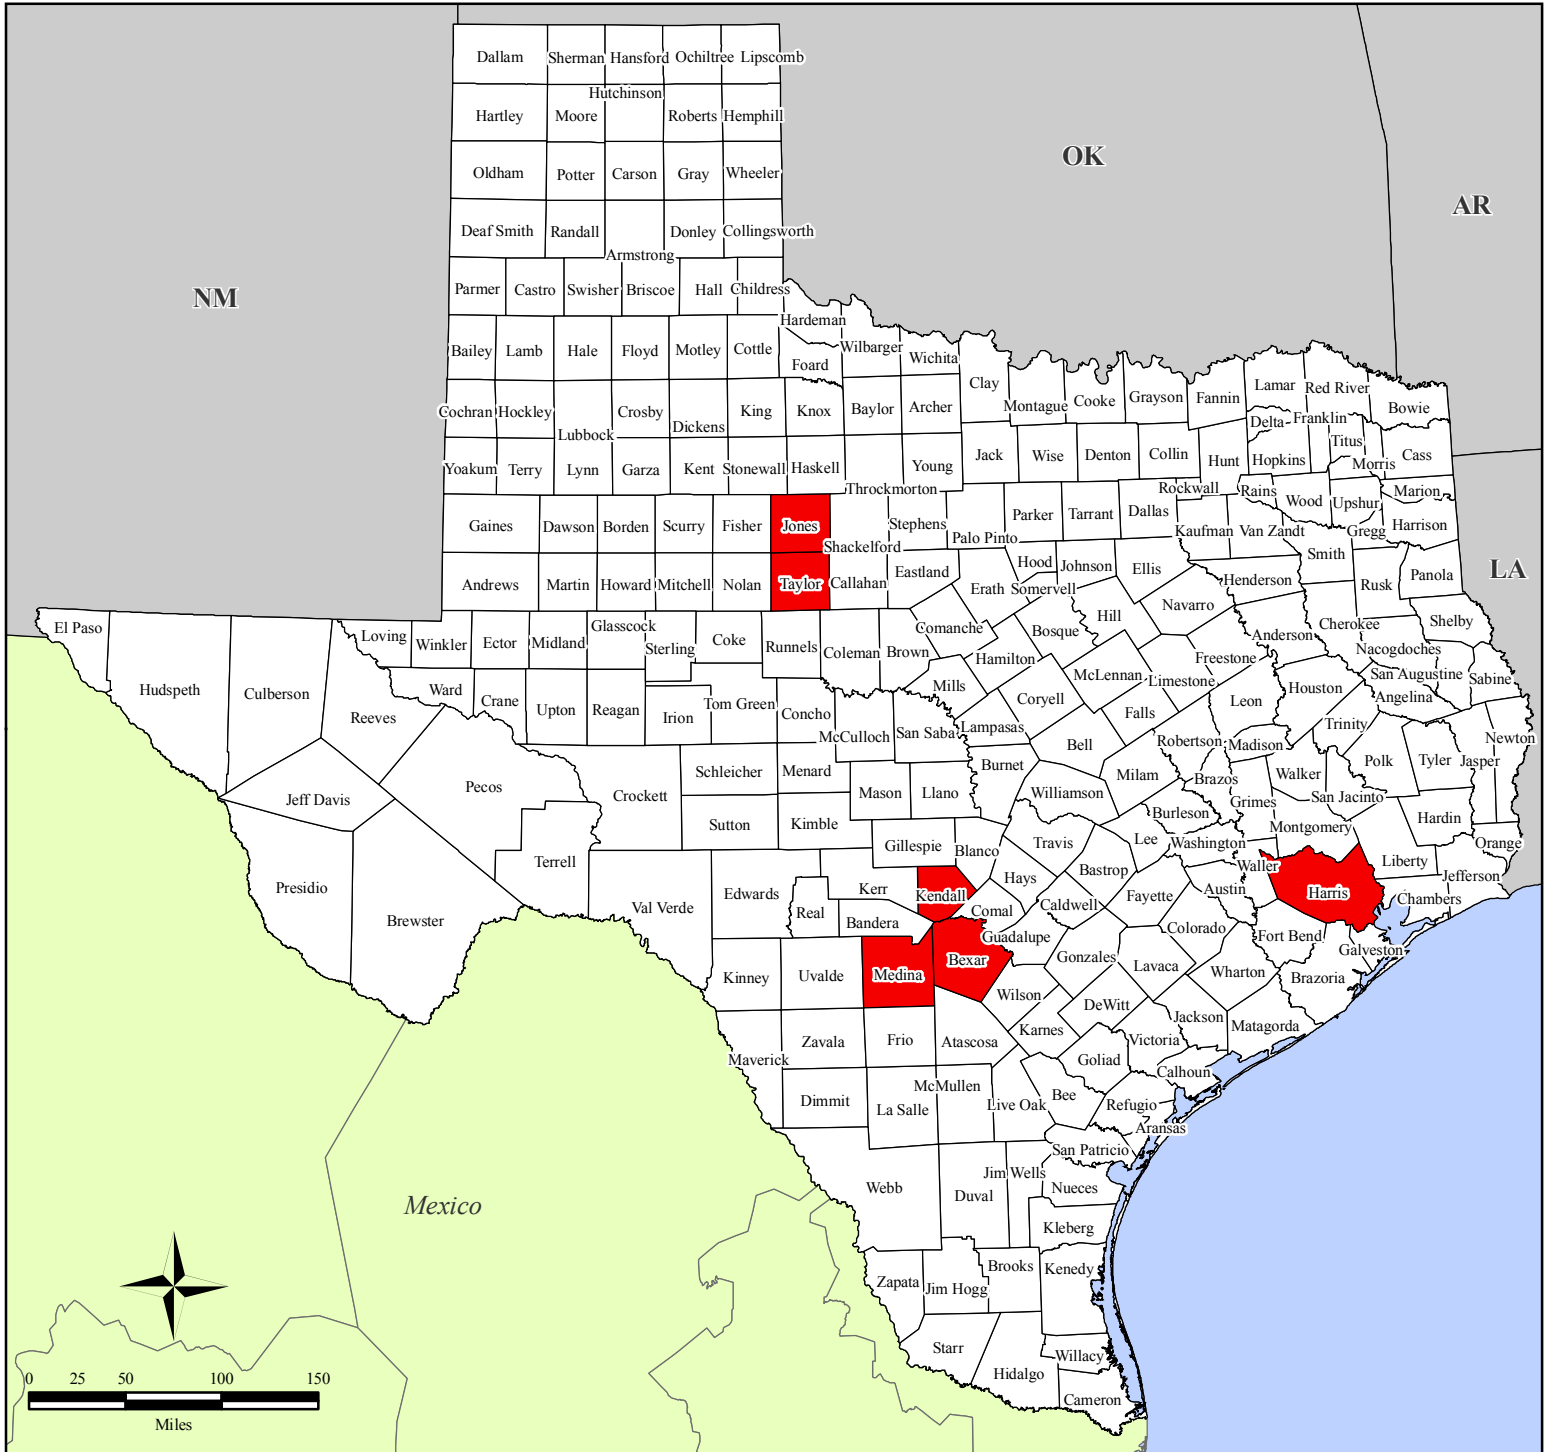

FEMA-1730-DR, Texas

Disaster Declaration as of 10/02/2007

Location Map

Legend

Designated Counties

- No Designation
- Individual Assistance

All counties are eligible for Hazard Mitigation

FEMA

*ITS Mapping and Analysis Center
Washington, DC
10/03/07 -- 08:10 AM EDT*

*Source: Disaster Federal Registry Notice
10/02/2007*