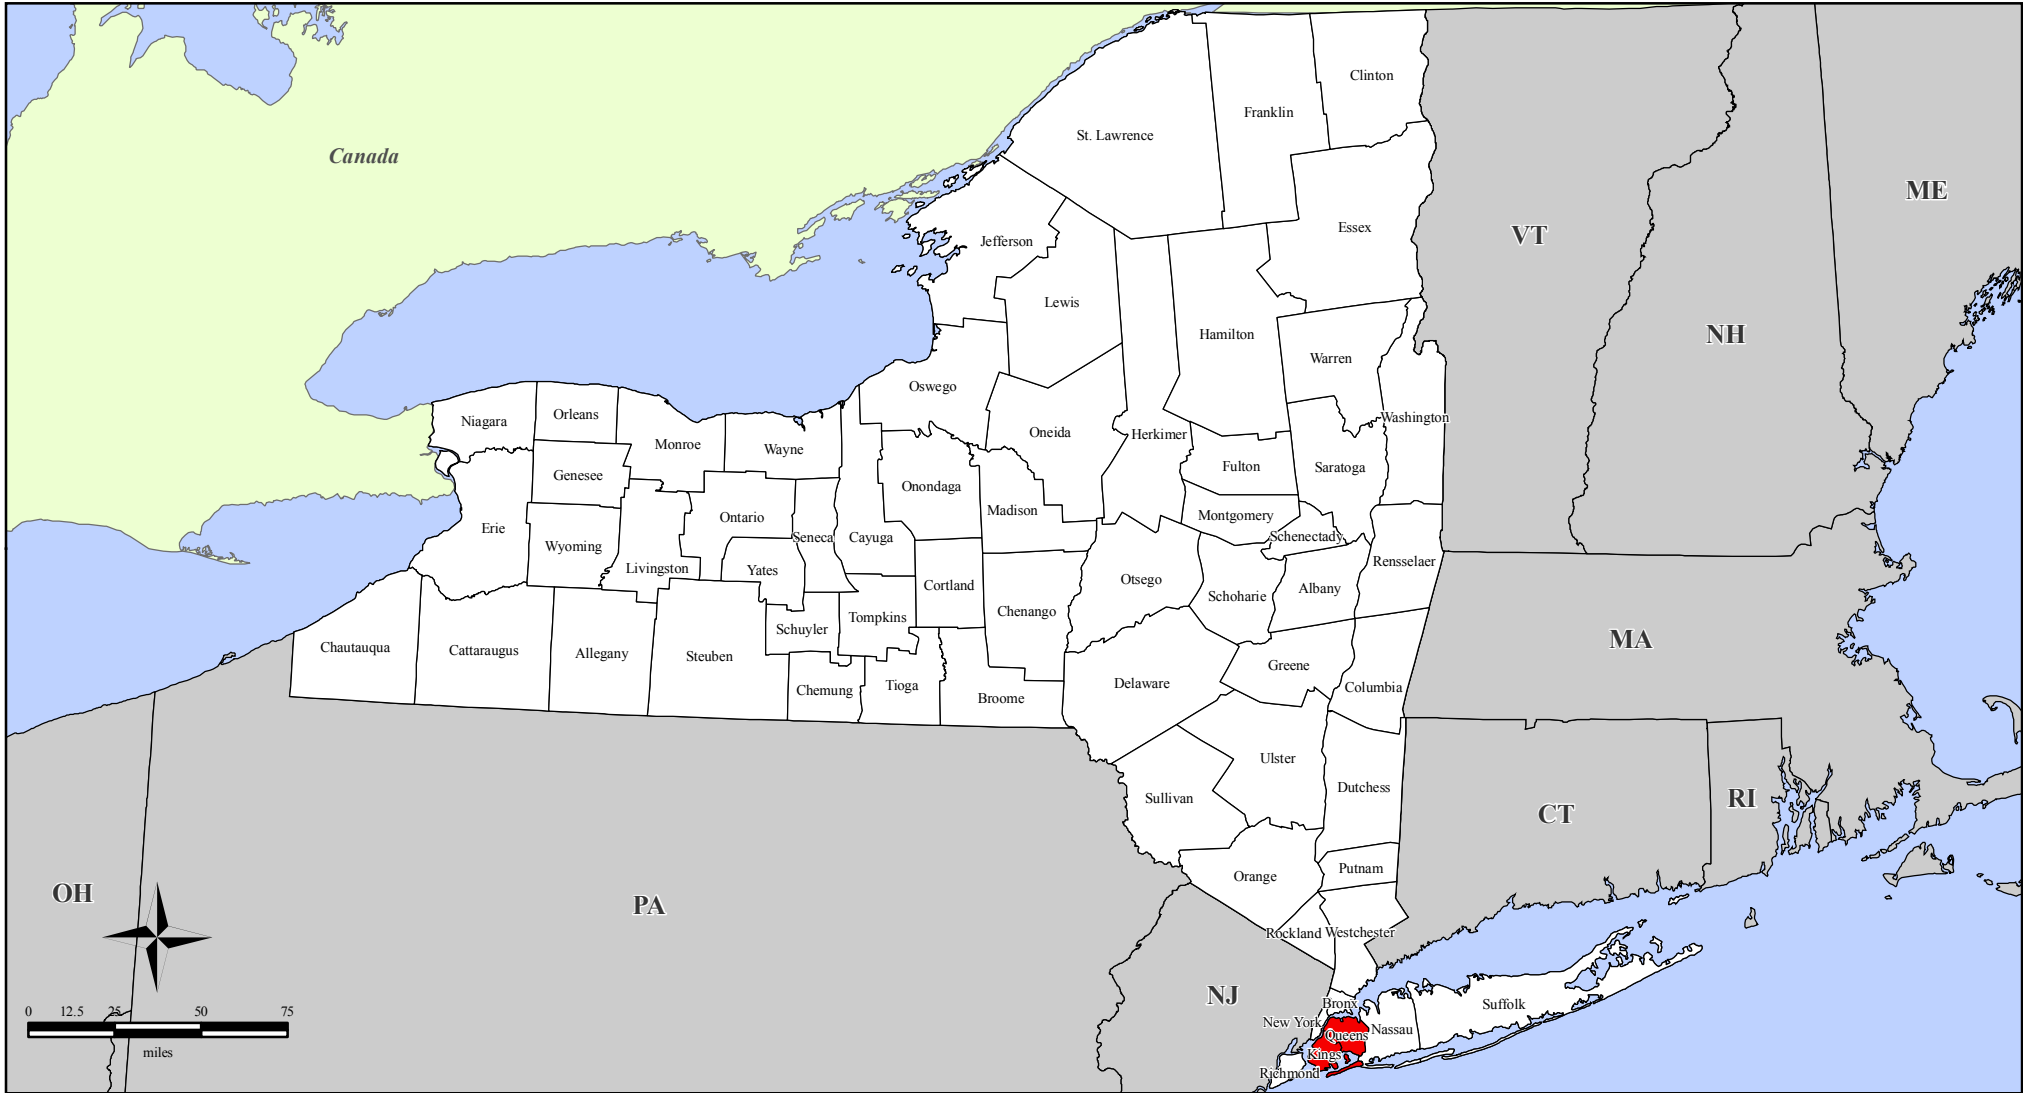

FEMA-1724-DR, New York

Disaster Declaration as of 09/07/2007

Location Map

Legend

Designated Counties	
	No Designation
	Individual Assistance

All counties are eligible for Hazard Mitigation

FEMA

*ITS Mapping & Analysis Center
Washington, DC
09/07/07 -- 03:35 PM EDT*