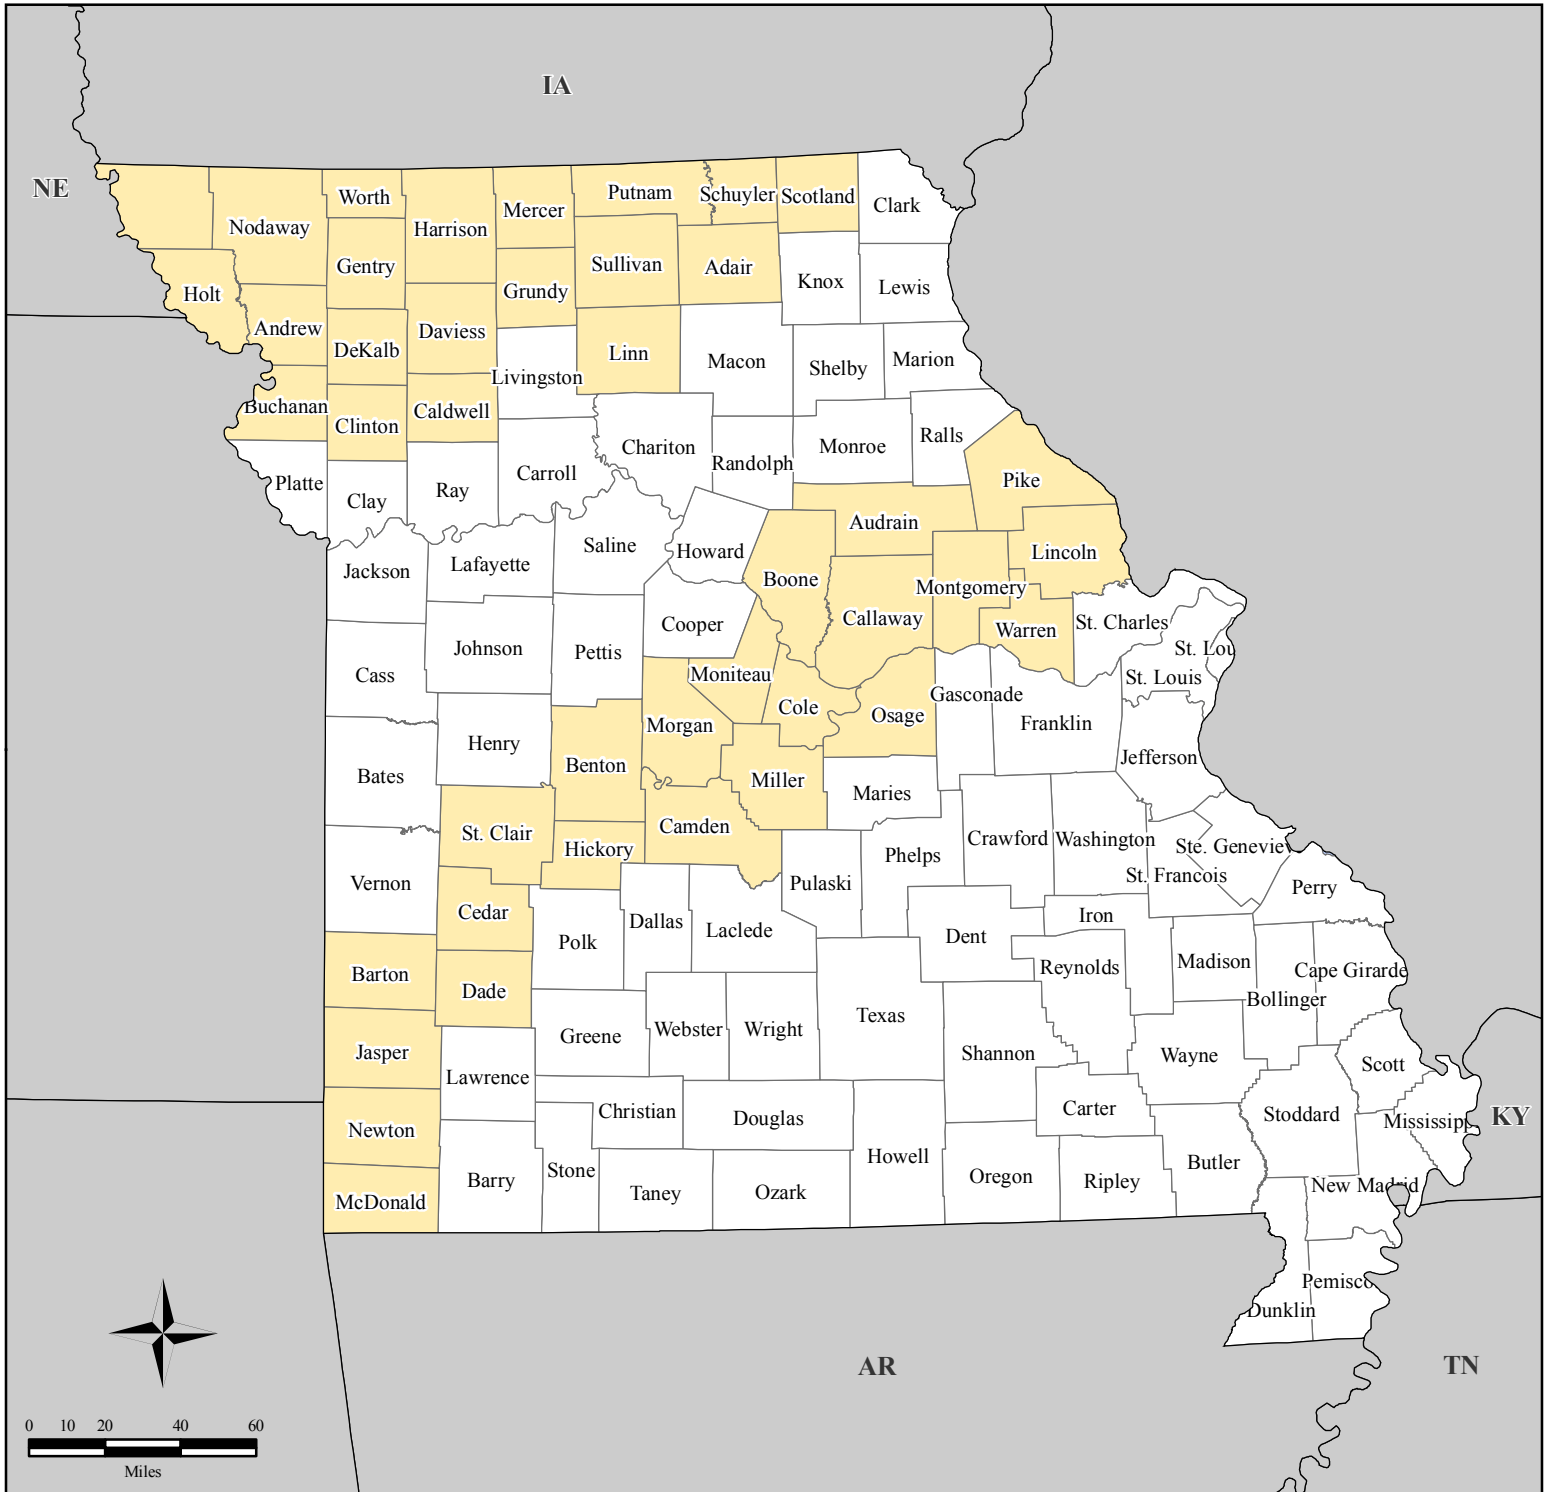

FEMA-1736-DR, Missouri

Disaster Declaration as of 12/27/2007

Location Map

Legend

Designated Counties

- No Designation
- Public Assistance

All counties are eligible for Hazard Mitigation

FEMA

*ITS Mapping & Analysis Center
Washington, DC*

12/27/07 -- 04:34 PM EST

*Source: Disaster Federal Registry Notice
12/27/2007*