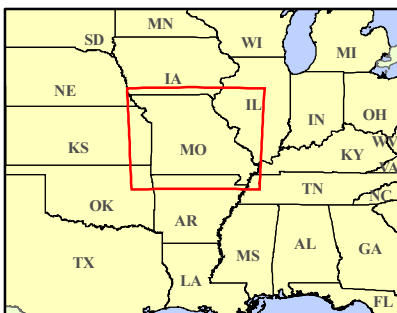

FEMA-1748-DR, Missouri

Disaster Declaration as of 03/12/2008

Location Map

Legend

Designated Counties

- No Designation
- Public Assistance

All counties are eligible for Hazard Mitigation

FEMA