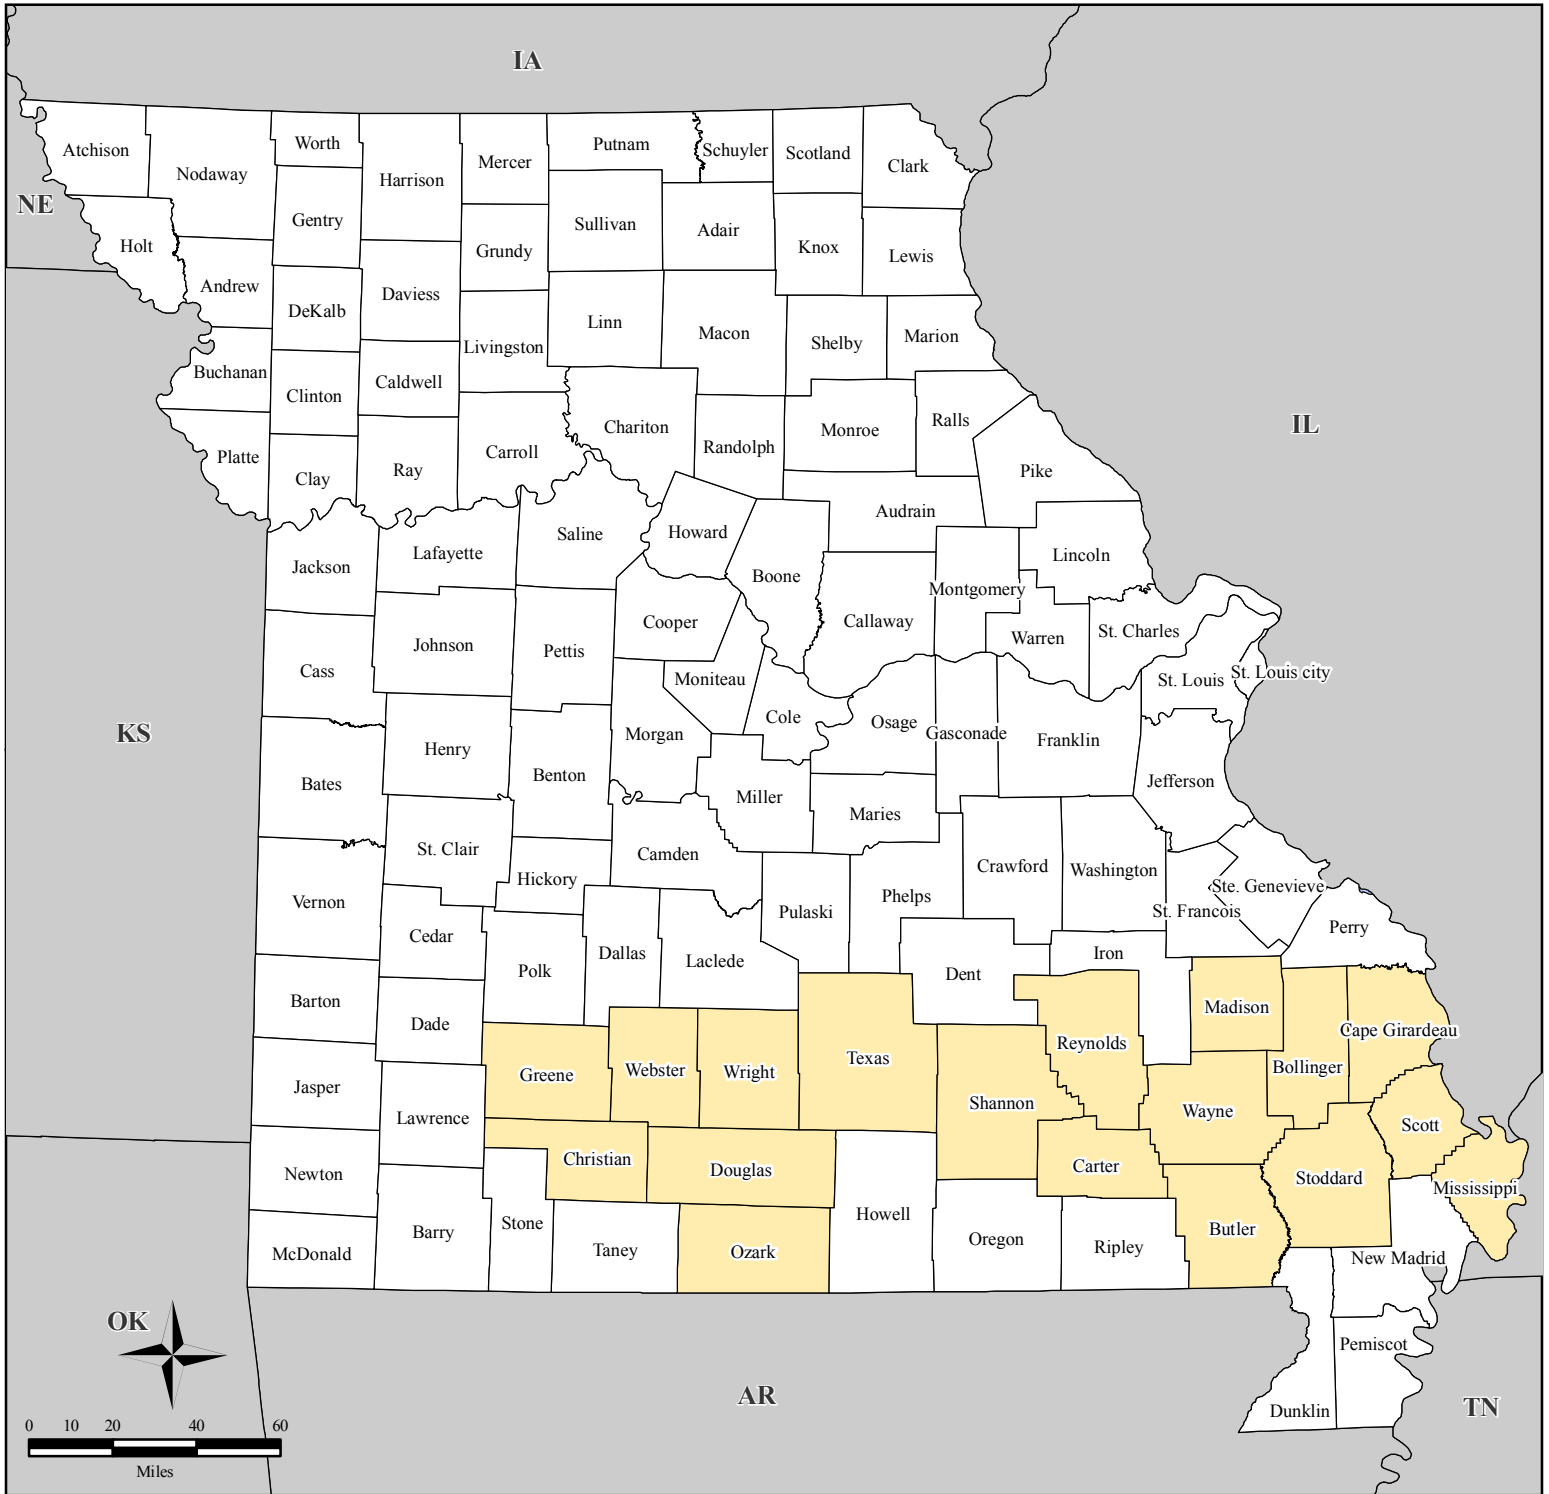

FEMA-1748-DR, Missouri

Disaster Declaration as of 03/12/2008

Location Map

Legend

Designated Counties

- No Designation
- Public Assistance

All counties are eligible for Hazard Mitigation

FEMA

*ITS Mapping & Analysis Center
Washington, DC*

03/13/08 -- 01:07 PM EDT

*Source: Disaster Federal Registry Notice
03/13/2008*