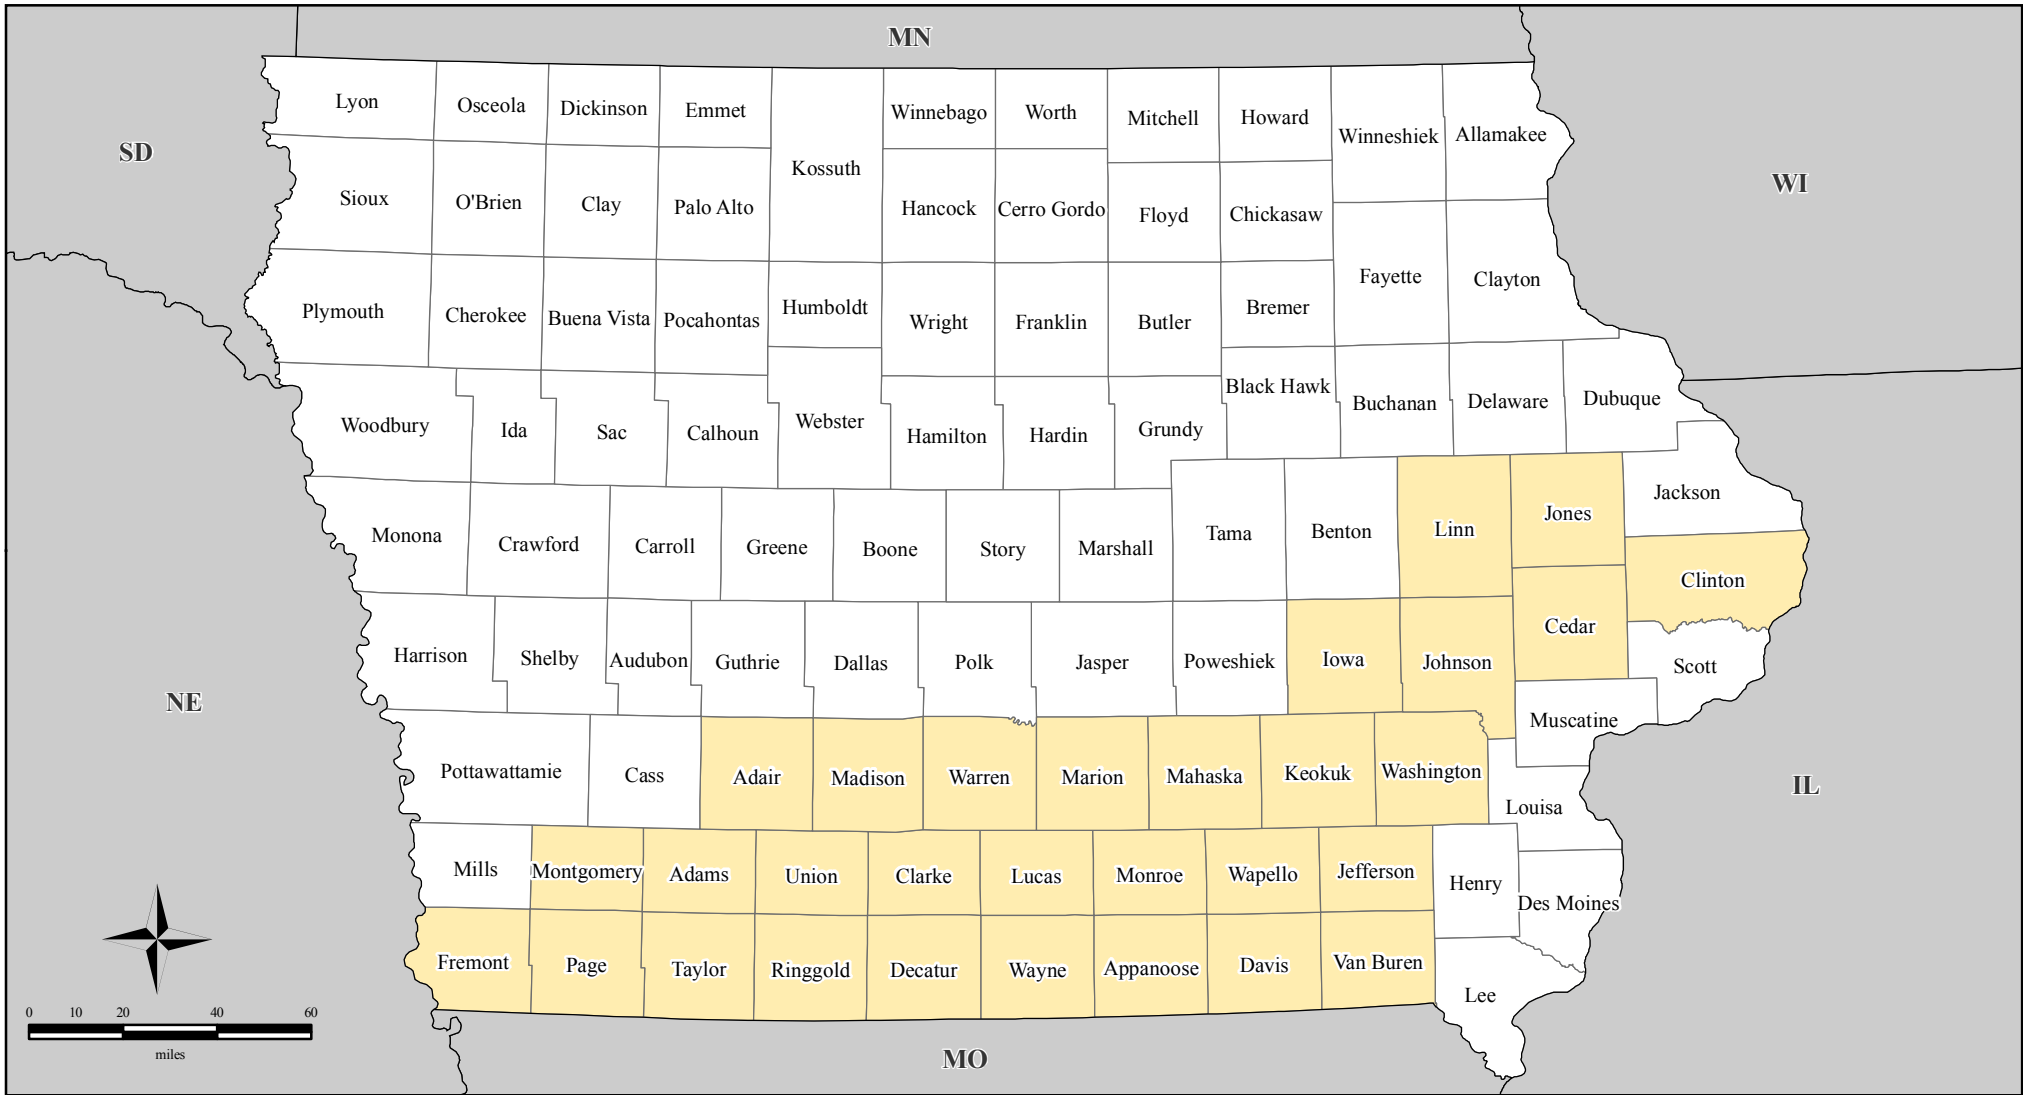

FEMA-1737-DR, Iowa

Disaster Declaration as of 01/04/2008

Location Map

Legend

Designated Counties

- No Designation
- Public Assistance

All counties are eligible for Hazard Mitigation

FEMA

*ITS Mapping & Analysis Center
Washington, DC
01/08/08 -- 08:52 AM EST*

*Source: Disaster Federal Registry Notice
01/04/2008*