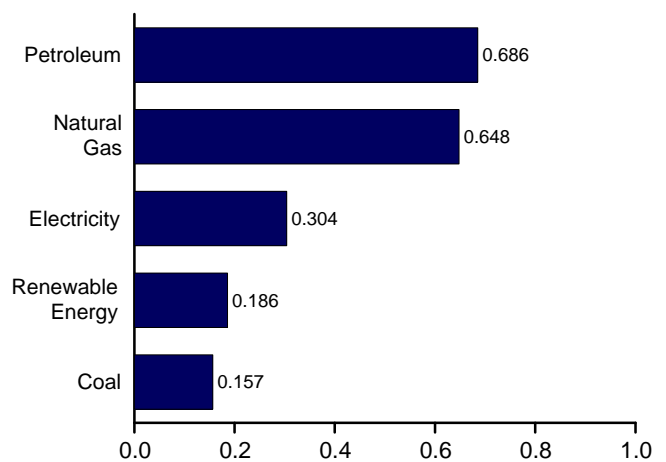

Figure 2.4 Industrial Sector Energy Consumption
(Quadrillion Btu)

By Major Sources, 1973-2007

By Major Sources, Monthly

Total, January-July

By Major Sources, July 2008

Note: Because vertical scales differ, graphs should not be compared.
Web Page: <http://www.eia.doe.gov/emeu/mer/consump.html>.
Source: Table 2.4.