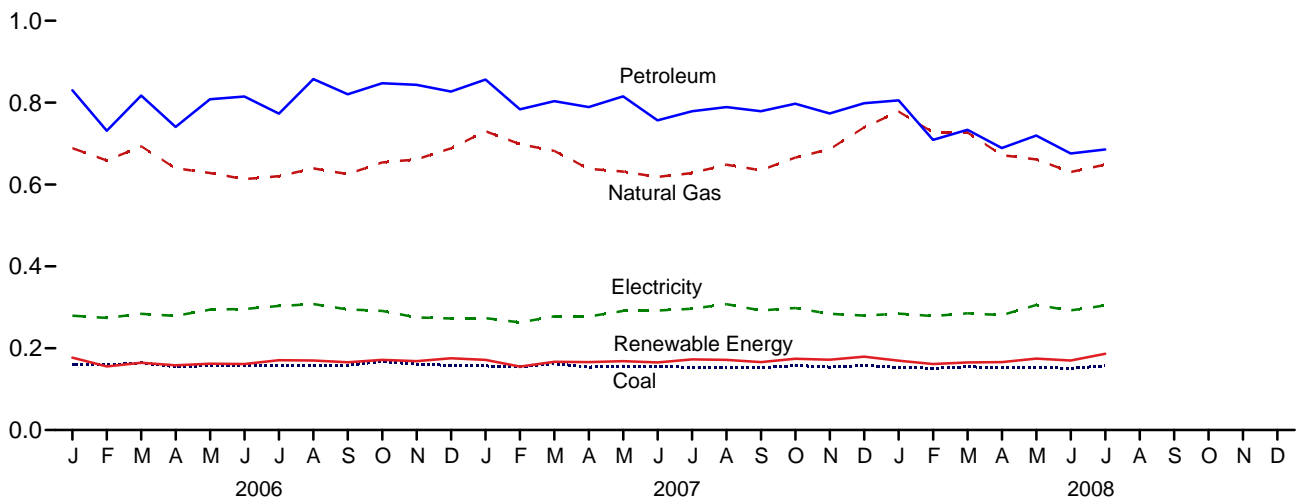

Figure 2.4 Industrial Sector Energy Consumption
(Quadrillion Btu)

By Major Sources, 1973-2007

By Major Sources, Monthly

Total, January-July

By Major Sources, July 2008

Note: Because vertical scales differ, graphs should not be compared.
Web Page: <http://www.eia.doe.gov/emeu/mer/consump.html>.
Source: Table 2.4.