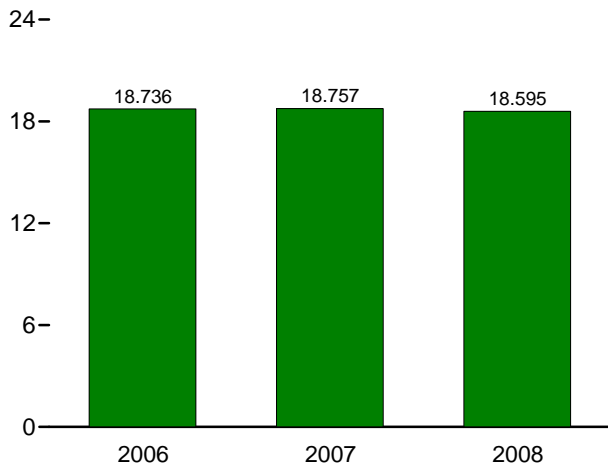

Figure 2.4 Industrial Sector Energy Consumption
(Quadrillion Btu)

By Major Sources, 1973-2007

By Major Sources, Monthly

Total, January-July

By Major Sources, July 2008

Note: Because vertical scales differ, graphs should not be compared.
Web Page: <http://www.eia.doe.gov/emeu/mer/consump.html>.
Source: Table 2.4.