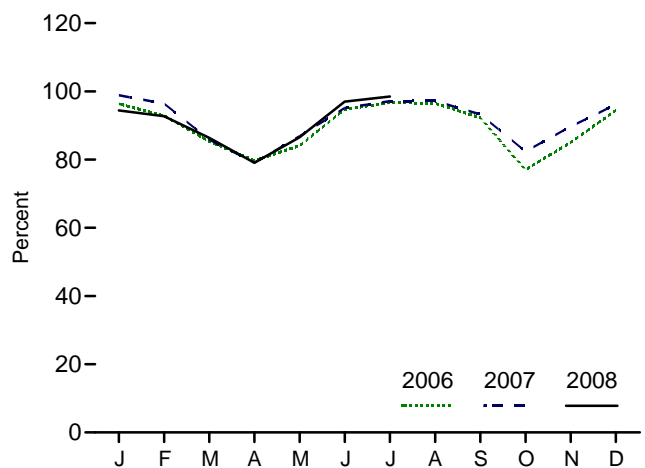

Figure 8.1 Nuclear Energy Overview

Operable Units, End of Year, 1973-2007

Electricity Net Generation, 1973-2007

Nuclear Share of Electricity Net Generation, 1973-2007

Nuclear Electricity Net Generation

Capacity Factor, Monthly