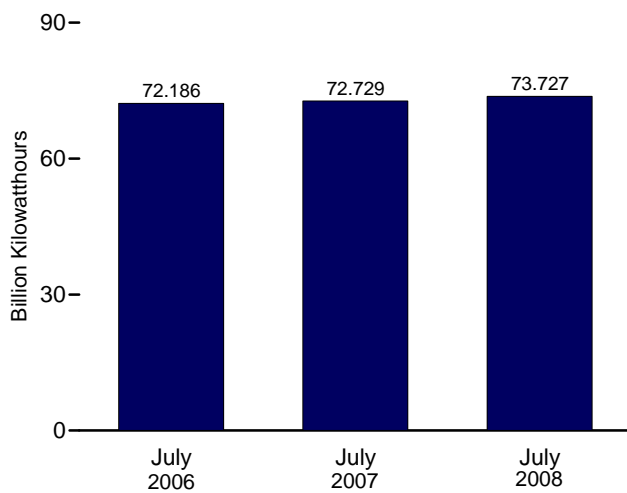

Figure 8.1 Nuclear Energy Overview

Operable Units, End of Year, 1973-2007

Electricity Net Generation, 1973-2007

Nuclear Share of Electricity Net Generation, 1973-2007

Nuclear Electricity Net Generation

Capacity Factor, Monthly