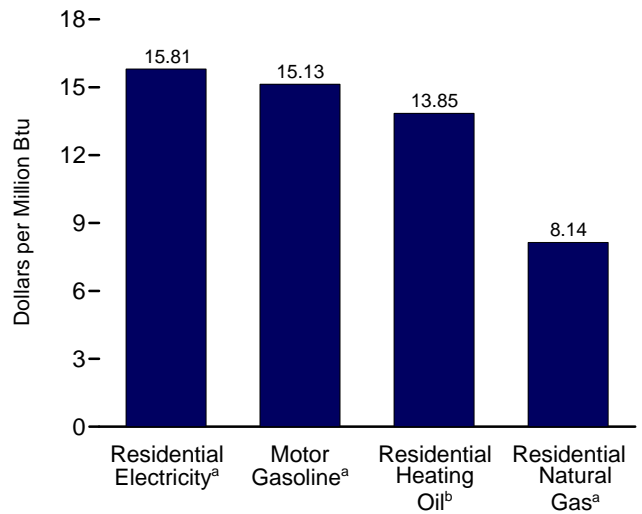

Figure 1.6 Cost of Fuels to End Users in Real (1982-1984) Dollars

Costs, 1973-2007

Costs, June 2008

Residential Electricity^a, Monthly

Motor Gasoline^a, Monthly

Residential Heating Oil^b, Monthly

Residential Natural Gas^a, Monthly

^aIncludes taxes.
^bExcludes taxes.

Note: Because vertical scales differ, graphs should not be compared.
 Web Page: <http://www.eia.doe.gov/emeu/mer/overview.html>.
 Source: Table 1.6.