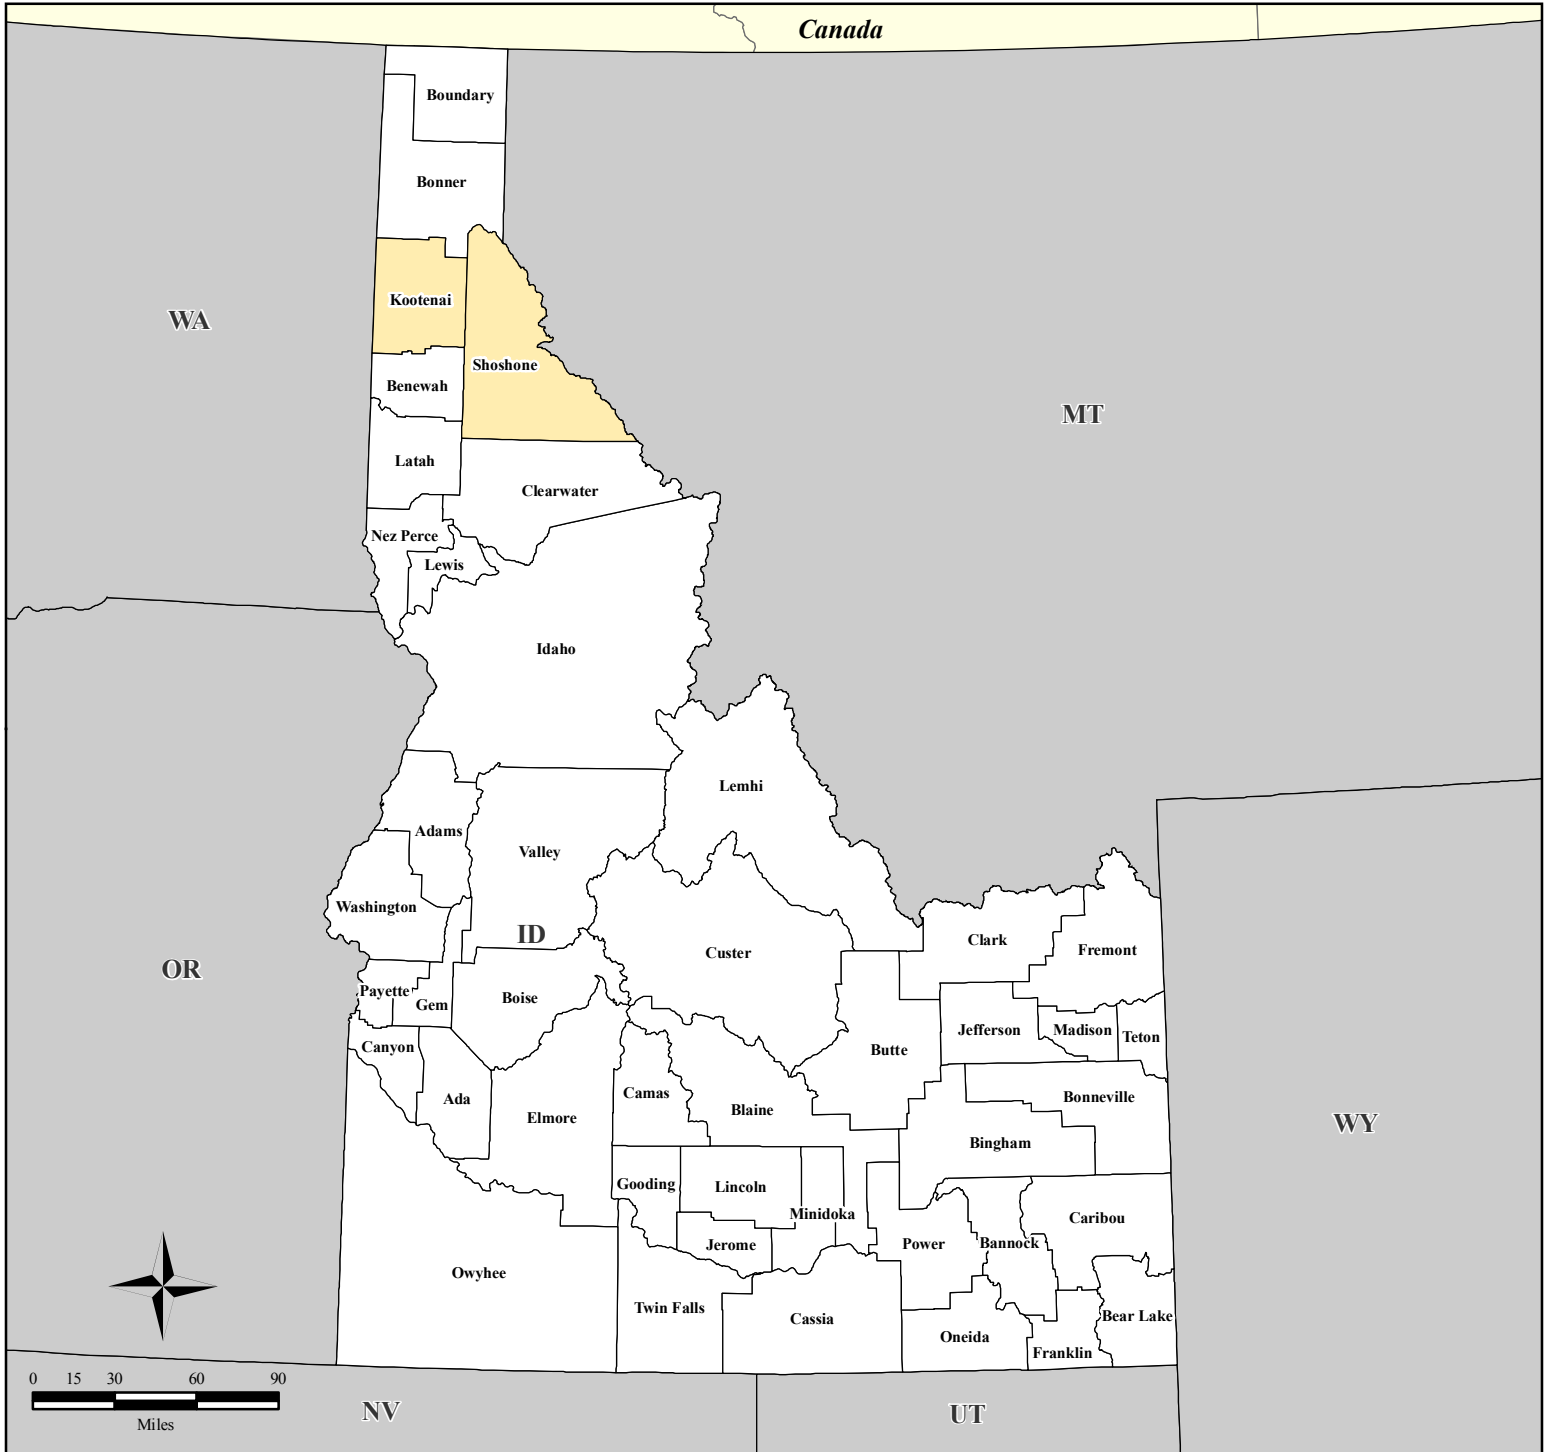

FEMA-1781-DR, Idaho

Disaster Declaration as of 07/31/2008

Location Map

Legend

All counties are eligible for Hazard Mitigation

FEMA

*ITS Mapping and Analysis Center
Washington, DC
08/01/08 -- 11:45:00 EDT*

*Source: Disaster Federal Registry Notice
07/31/2008*