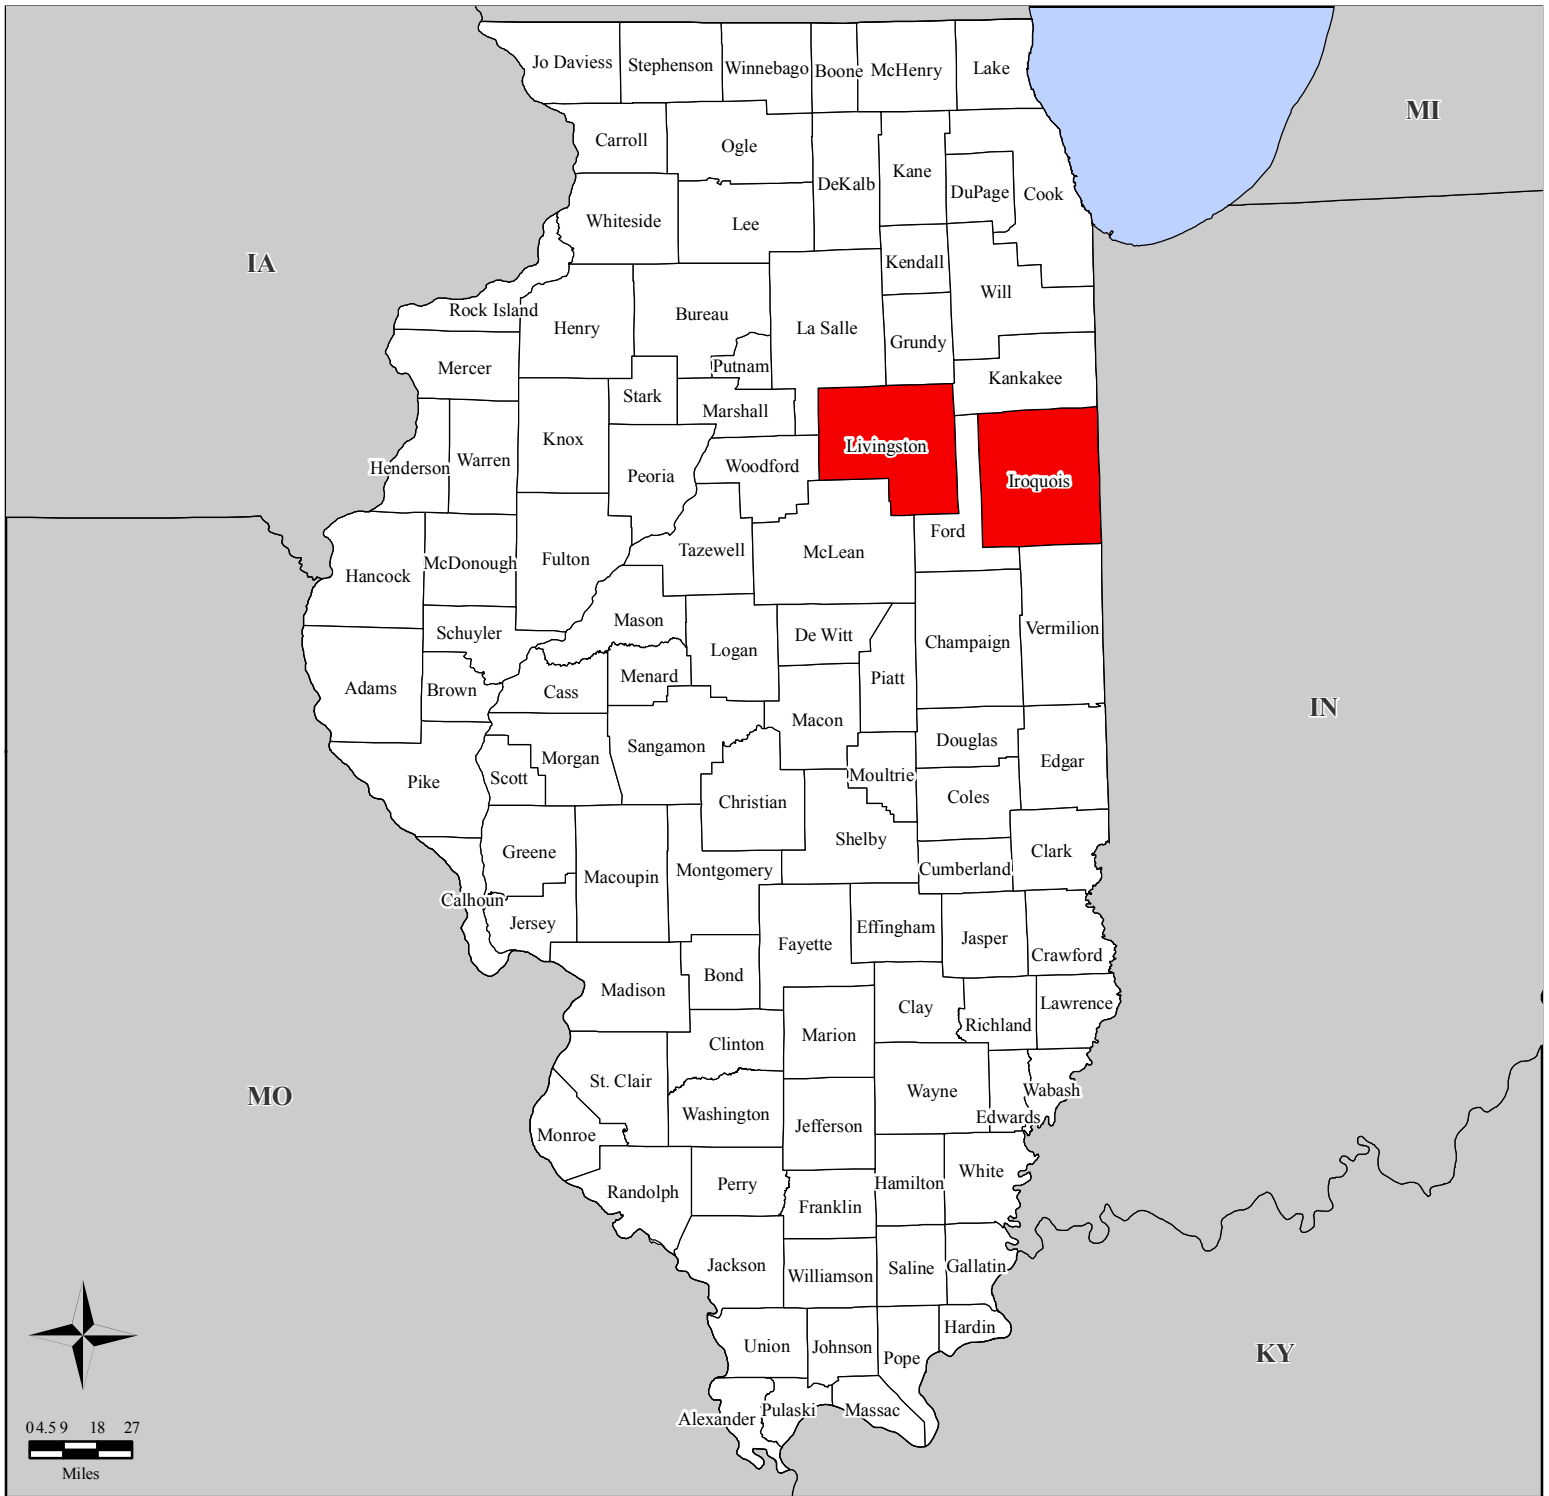

FEMA-1747-DR, Illinois

Disaster Declaration as of 03/07/2008

Location Map

Legend

Designated Counties

- No Designation
- Individual Assistance

All counties are eligible for Hazard Mitigation

FEMA

*ITS Mapping & Analysis Center
Washington, DC
03/07/08 -- 03:25 PM EST*

*Source: Disaster Federal Registry Notice
03/07/2008*