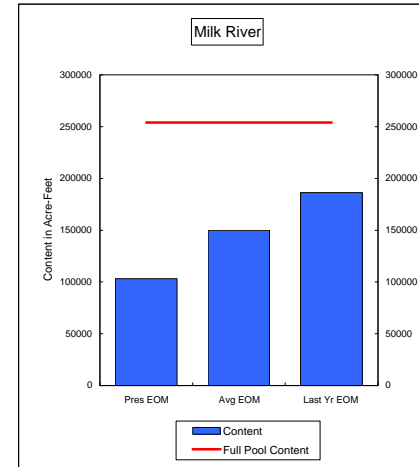

COMPARISON OF STORAGE CONTENT - PRESENT VS AVERAGE VS LAST YEAR DATA

in Acre-Feet

Data for April 30, 2008

Percent of Average 95.0%
 Percent of Last Year 90.9%
 Percent of Full Capacity 71.2%

Percent of Average 66.1%
 Percent of Last Year 51.9%
 Percent of Full Capacity 43.9%

Percent of Average 68.8%
 Percent of Last Year 55.3%
 Percent of Full Capacity 40.6%

Percent of Average 96.1%
 Percent of Last Year 95.5%
 Percent of Full Capacity 64.9%

Percent of Average 76.1%
 Percent of Last Year 94.0%
 Percent of Full Capacity 69.4%

Percent of Average 78.6%
 Percent of Last Year 101.0%
 Percent of Full Capacity 51.7%

COMPARISON OF STORAGE CONTENT - PRESENT VS AVERAGE VS LAST YEAR DATA
in Acre-Feet
Data for April 30, 2008

Percent of Average **58.9%**
Percent of Last Year **83.7%**
Percent of Full Capacity **44.9%**