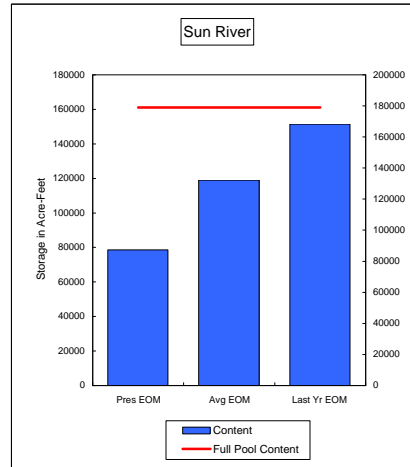

COMPARISON OF STORAGE CONTENT - PRESENT VS AVERAGE VS LAST YEAR DATA

in Acre-Feet

Data for April 30, 2008

Percent of Average 95.0%
 Percent of Last Year 90.9%
 Percent of Full Capacity 71.2%

Percent of Average 66.1%
 Percent of Last Year 51.9%
 Percent of Full Capacity 43.9%

Percent of Average 68.8%
 Percent of Last Year 55.3%
 Percent of Full Capacity 40.6%

Percent of Average 96.1%
 Percent of Last Year 95.5%
 Percent of Full Capacity 64.9%

Percent of Average 76.1%
 Percent of Last Year 94.0%
 Percent of Full Capacity 69.4%

Percent of Average 78.6%
 Percent of Last Year 101.0%
 Percent of Full Capacity 51.7%

COMPARISON OF STORAGE CONTENT - PRESENT VS AVERAGE VS LAST YEAR DATA
in Acre-Feet
Data for April 30, 2008

Percent of Average **58.9%**
Percent of Last Year **83.7%**
Percent of Full Capacity **44.9%**