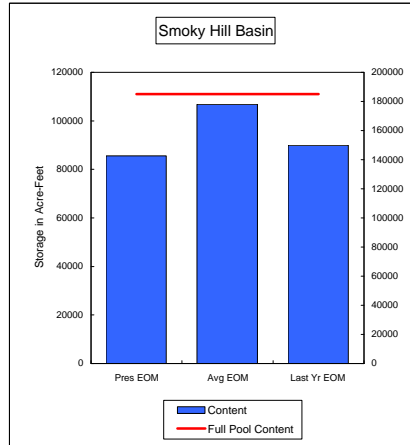

Percent of Average **70.6%**
Percent of Last Year **83.6%**
Percent of Full Capacity **80.5%**

Percent of Average **82.8%**
Percent of Last Year **91.2%**
Percent of Full Capacity **51.4%**

Percent of Average **102.2%**
Percent of Last Year **99.3%**
Percent of Full Capacity **68.9%**

Percent of Average **52.0%**
Percent of Last Year **80.3%**
Percent of Full Capacity **32.1%**

Percent of Average **83.2%**
Percent of Last Year **131.6%**
Percent of Full Capacity **70.8%**

COMPARISON OF STORAGE CONTENT - PRESENT VS AVERAGE VS LAST YEAR DATA
in Acre-Feet
Data for April 30, 2008

Percent of Average **64.6%**
Percent of Last Year **111.8%**
Percent of Full Capacity **48.9%**

Percent of Average **80.1%**
Percent of Last Year **95.1%**
Percent of Full Capacity **46.2%**

Percent of Average **83.5%**
Percent of Last Year **95.4%**
Percent of Full Capacity **71.2%**