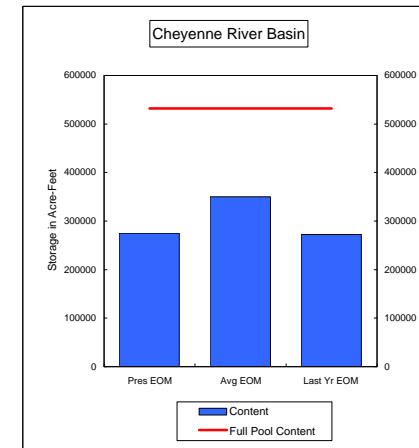

COMPARISON OF STORAGE CONTENT - PRESENT VS AVERAGE VS LAST YEAR DATA

in Acre-Feet

Data for April 30, 2008

Percent of Average 95.0%
 Percent of Last Year 90.9%
 Percent of Full Capacity 71.2%

Percent of Average 66.1%
 Percent of Last Year 51.9%
 Percent of Full Capacity 43.9%

Percent of Average 68.8%
 Percent of Last Year 55.3%
 Percent of Full Capacity 40.6%

Percent of Average 96.1%
 Percent of Last Year 95.5%
 Percent of Full Capacity 64.9%

Percent of Average 76.1%
 Percent of Last Year 94.0%
 Percent of Full Capacity 69.4%

Percent of Average 78.6%
 Percent of Last Year 101.0%
 Percent of Full Capacity 51.7%

COMPARISON OF STORAGE CONTENT - PRESENT VS AVERAGE VS LAST YEAR DATA
in Acre-Feet
Data for April 30, 2008

Percent of Average **58.9%**
Percent of Last Year **83.7%**
Percent of Full Capacity **44.9%**