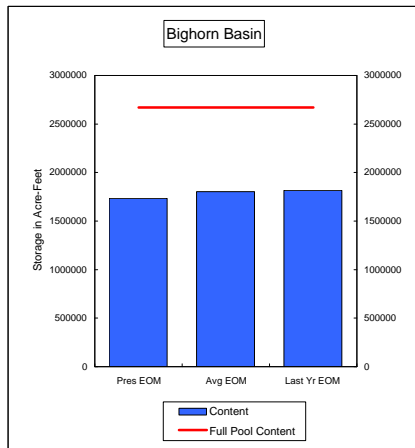

COMPARISON OF STORAGE CONTENT - PRESENT VS AVERAGE VS LAST YEAR DATA

in Acre-Feet

Data for April 30, 2008

Percent of Average 95.0%
 Percent of Last Year 90.9%
 Percent of Full Capacity 71.2%

Percent of Average 66.1%
 Percent of Last Year 51.9%
 Percent of Full Capacity 43.9%

Percent of Average 68.8%
 Percent of Last Year 55.3%
 Percent of Full Capacity 40.6%

Percent of Average 96.1%
 Percent of Last Year 95.5%
 Percent of Full Capacity 64.9%

Percent of Average 76.1%
 Percent of Last Year 94.0%
 Percent of Full Capacity 69.4%

Percent of Average 78.6%
 Percent of Last Year 101.0%
 Percent of Full Capacity 51.7%

COMPARISON OF STORAGE CONTENT - PRESENT VS AVERAGE VS LAST YEAR DATA
in Acre-Feet
Data for April 30, 2008

Percent of Average **58.9%**
Percent of Last Year **83.7%**
Percent of Full Capacity **44.9%**

Percent of Average **70.6%**
Percent of Last Year **83.6%**
Percent of Full Capacity **80.5%**

Percent of Average **82.8%**
Percent of Last Year **91.2%**
Percent of Full Capacity **51.4%**

Percent of Average **102.2%**
Percent of Last Year **99.3%**
Percent of Full Capacity **68.9%**