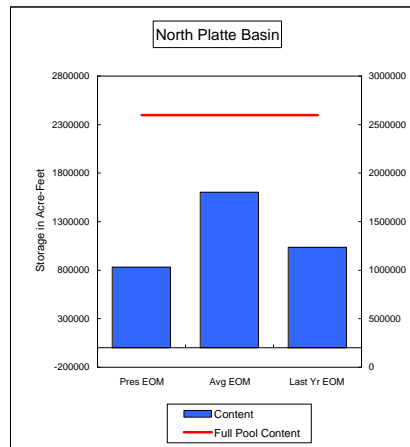

COMPARISON OF STORAGE CONTENT - PRESENT VS AVERAGE VS LAST YEAR DATA

in Acre-Feet

Data for April 30, 2008

Percent of Average 95.0%
 Percent of Last Year 90.9%
 Percent of Full Capacity 71.2%

Percent of Average 66.1%
 Percent of Last Year 51.9%
 Percent of Full Capacity 43.9%

Percent of Average 68.8%
 Percent of Last Year 55.3%
 Percent of Full Capacity 40.6%

Percent of Average 96.1%
 Percent of Last Year 95.5%
 Percent of Full Capacity 64.9%

Percent of Average 76.1%
 Percent of Last Year 94.0%
 Percent of Full Capacity 69.4%

Percent of Average 78.6%
 Percent of Last Year 101.0%
 Percent of Full Capacity 51.7%

COMPARISON OF STORAGE CONTENT - PRESENT VS AVERAGE VS LAST YEAR DATA
in Acre-Feet
Data for April 30, 2008

Percent of Average **58.9%**
Percent of Last Year **83.7%**
Percent of Full Capacity **44.9%**

Percent of Average **70.6%**
Percent of Last Year **83.6%**
Percent of Full Capacity **80.5%**

Percent of Average **82.8%**
Percent of Last Year **91.2%**
Percent of Full Capacity **51.4%**

Percent of Average **102.2%**
Percent of Last Year **99.3%**
Percent of Full Capacity **68.9%**