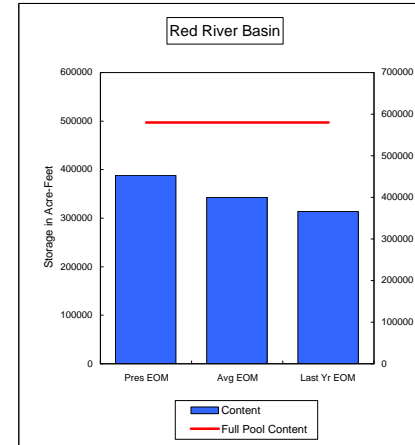

Percent of Average **52.0%**
Percent of Last Year **80.3%**
Percent of Full Capacity **32.1%**

Percent of Average **83.2%**
Percent of Last Year **131.6%**
Percent of Full Capacity **70.8%**

COMPARISON OF STORAGE CONTENT - PRESENT VS AVERAGE VS LAST YEAR DATA
in Acre-Feet
Data for April 30, 2008

Percent of Average **64.6%**
Percent of Last Year **111.8%**
Percent of Full Capacity **48.9%**

Percent of Average **80.1%**
Percent of Last Year **95.1%**
Percent of Full Capacity **46.2%**

Percent of Average **83.5%**
Percent of Last Year **95.4%**
Percent of Full Capacity **71.2%**

Percent of Average **98.2%**
Percent of Last Year **98.2%**
Percent of Full Capacity **108.7%**

Percent of Average **61.0%**
Percent of Last Year **106.6%**
Percent of Full Capacity **15.9%**

Percent of Average **113.3%**
Percent of Last Year **123.7%**
Percent of Full Capacity **67.0%**