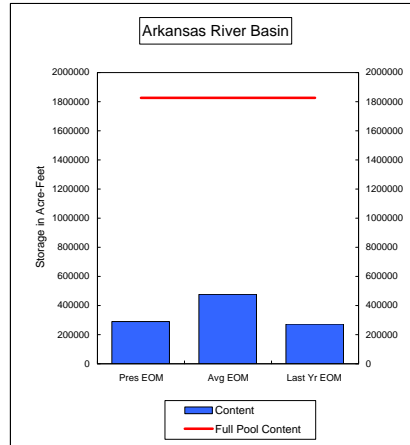

Percent of Average **52.0%**
Percent of Last Year **80.3%**
Percent of Full Capacity **32.1%**

Percent of Average **83.2%**
Percent of Last Year **131.6%**
Percent of Full Capacity **70.8%**

COMPARISON OF STORAGE CONTENT - PRESENT VS AVERAGE VS LAST YEAR DATA
in Acre-Feet
Data for April 30, 2008

Percent of Average **64.6%**
Percent of Last Year **111.8%**
Percent of Full Capacity **48.9%**

Percent of Average **80.1%**
Percent of Last Year **95.1%**
Percent of Full Capacity **46.2%**

Percent of Average **83.5%**
Percent of Last Year **95.4%**
Percent of Full Capacity **71.2%**

Percent of Average **98.2%**
Percent of Last Year **98.2%**
Percent of Full Capacity **108.7%**

Percent of Average **61.0%**
Percent of Last Year **106.6%**
Percent of Full Capacity **15.9%**

Percent of Average **113.3%**
Percent of Last Year **123.7%**
Percent of Full Capacity **67.0%**