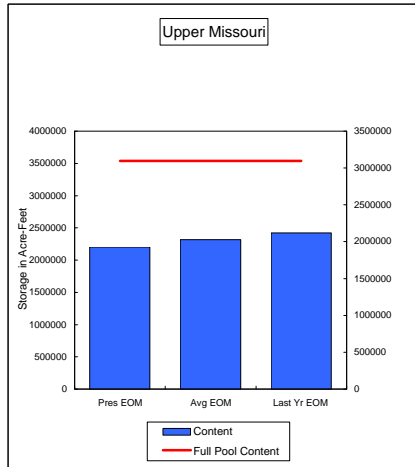

COMPARISON OF STORAGE CONTENT - PRESENT VS AVERAGE VS LAST YEAR DATA

in Acre-Feet

Data for April 30, 2008

Percent of Average 95.0%
 Percent of Last Year 90.9%
 Percent of Full Capacity 71.2%

Percent of Average 66.1%
 Percent of Last Year 51.9%
 Percent of Full Capacity 43.9%

Percent of Average 68.8%
 Percent of Last Year 55.3%
 Percent of Full Capacity 40.6%

Percent of Average 96.1%
 Percent of Last Year 95.5%
 Percent of Full Capacity 64.9%

Percent of Average 76.1%
 Percent of Last Year 94.0%
 Percent of Full Capacity 69.4%

Percent of Average 78.6%
 Percent of Last Year 101.0%
 Percent of Full Capacity 51.7%

COMPARISON OF STORAGE CONTENT - PRESENT VS AVERAGE VS LAST YEAR DATA
in Acre-Feet
Data for April 30, 2008

Percent of Average **58.9%**
Percent of Last Year **83.7%**
Percent of Full Capacity **44.9%**