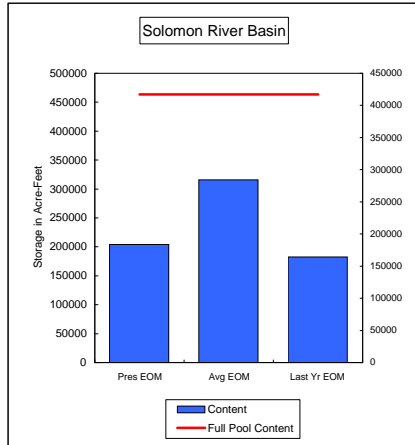

Percent of Average 78.6%
 Percent of Last Year 101.0%
 Percent of Full Capacity 51.7%

COMPARISON OF STORAGE CONTENT - PRESENT VS AVERAGE VS LAST YEAR DATA
in Acre-Feet
Data for April 30, 2008

Percent of Average **58.9%**
Percent of Last Year **83.7%**
Percent of Full Capacity **44.9%**

Percent of Average **70.6%**
Percent of Last Year **83.6%**
Percent of Full Capacity **80.5%**

Percent of Average **82.8%**
Percent of Last Year **91.2%**
Percent of Full Capacity **51.4%**

Percent of Average **102.2%**
Percent of Last Year **99.3%**
Percent of Full Capacity **68.9%**

Percent of Average **52.0%**
Percent of Last Year **80.3%**
Percent of Full Capacity **32.1%**

Percent of Average **83.2%**
Percent of Last Year **131.6%**
Percent of Full Capacity **70.8%**

COMPARISON OF STORAGE CONTENT - PRESENT VS AVERAGE VS LAST YEAR DATA
in Acre-Feet
Data for April 30, 2008