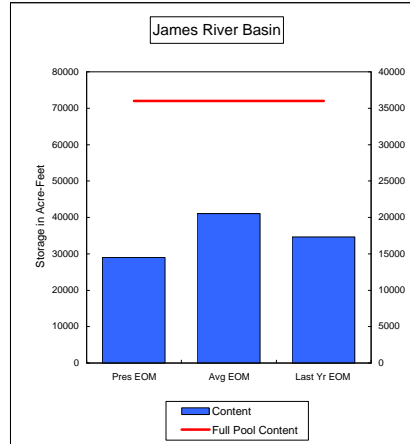

COMPARISON OF STORAGE CONTENT - PRESENT VS AVERAGE VS LAST YEAR DATA

in Acre-Feet

Data for April 30, 2008

Percent of Average 95.0%
 Percent of Last Year 90.9%
 Percent of Full Capacity 71.2%

Percent of Average 66.1%
 Percent of Last Year 51.9%
 Percent of Full Capacity 43.9%

Percent of Average 68.8%
 Percent of Last Year 55.3%
 Percent of Full Capacity 40.6%

Percent of Average 96.1%
 Percent of Last Year 95.5%
 Percent of Full Capacity 64.9%

Percent of Average 76.1%
 Percent of Last Year 94.0%
 Percent of Full Capacity 69.4%

Percent of Average 78.6%
 Percent of Last Year 101.0%
 Percent of Full Capacity 51.7%

COMPARISON OF STORAGE CONTENT - PRESENT VS AVERAGE VS LAST YEAR DATA
in Acre-Feet
Data for April 30, 2008

Percent of Average **58.9%**
Percent of Last Year **83.7%**
Percent of Full Capacity **44.9%**