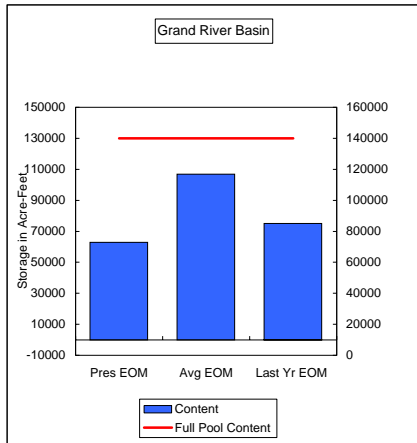

COMPARISON OF STORAGE CONTENT - PRESENT VS AVERAGE VS LAST YEAR DATA

in Acre-Feet

Data for April 30, 2008

Percent of Average 95.0%
 Percent of Last Year 90.9%
 Percent of Full Capacity 71.2%

Percent of Average 66.1%
 Percent of Last Year 51.9%
 Percent of Full Capacity 43.9%

Percent of Average 68.8%
 Percent of Last Year 55.3%
 Percent of Full Capacity 40.6%

Percent of Average 96.1%
 Percent of Last Year 95.5%
 Percent of Full Capacity 64.9%

Percent of Average 76.1%
 Percent of Last Year 94.0%
 Percent of Full Capacity 69.4%

Percent of Average 78.6%
 Percent of Last Year 101.0%
 Percent of Full Capacity 51.7%

COMPARISON OF STORAGE CONTENT - PRESENT VS AVERAGE VS LAST YEAR DATA
in Acre-Feet
Data for April 30, 2008

Percent of Average **58.9%**
Percent of Last Year **83.7%**
Percent of Full Capacity **44.9%**

Percent of Average **70.6%**
Percent of Last Year **83.6%**
Percent of Full Capacity **80.5%**

Percent of Average **82.8%**
Percent of Last Year **91.2%**
Percent of Full Capacity **51.4%**

Percent of Average **102.2%**
Percent of Last Year **99.3%**
Percent of Full Capacity **68.9%**