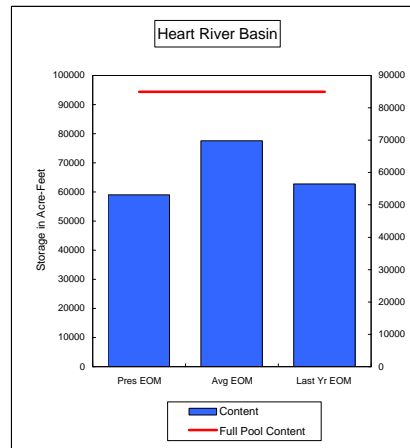

COMPARISON OF STORAGE CONTENT - PRESENT VS AVERAGE VS LAST YEAR DATA

in Acre-Feet

Data for April 30, 2008

Percent of Average 95.0%
 Percent of Last Year 90.9%
 Percent of Full Capacity 71.2%

Percent of Average 66.1%
 Percent of Last Year 51.9%
 Percent of Full Capacity 43.9%

Percent of Average 68.8%
 Percent of Last Year 55.3%
 Percent of Full Capacity 40.6%

Percent of Average 96.1%
 Percent of Last Year 95.5%
 Percent of Full Capacity 64.9%

Percent of Average 76.1%
 Percent of Last Year 94.0%
 Percent of Full Capacity 69.4%

Percent of Average 78.6%
 Percent of Last Year 101.0%
 Percent of Full Capacity 51.7%

COMPARISON OF STORAGE CONTENT - PRESENT VS AVERAGE VS LAST YEAR DATA
in Acre-Feet
Data for April 30, 2008

Percent of Average **58.9%**
Percent of Last Year **83.7%**
Percent of Full Capacity **44.9%**