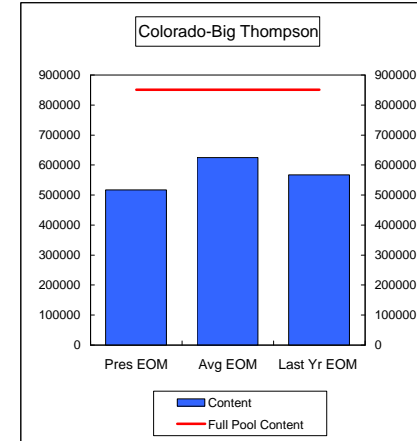

Percent of Average 68.8%
 Percent of Last Year 55.3%
 Percent of Full Capacity 40.6%

Percent of Average 96.1%
 Percent of Last Year 95.5%
 Percent of Full Capacity 64.9%

Percent of Average 76.1%
 Percent of Last Year 94.0%
 Percent of Full Capacity 69.4%

Percent of Average 78.6%
 Percent of Last Year 101.0%
 Percent of Full Capacity 51.7%

COMPARISON OF STORAGE CONTENT - PRESENT VS AVERAGE VS LAST YEAR DATA
in Acre-Feet
Data for April 30, 2008

Percent of Average **58.9%**
Percent of Last Year **83.7%**
Percent of Full Capacity **44.9%**

Percent of Average **70.6%**
Percent of Last Year **83.6%**
Percent of Full Capacity **80.5%**

Percent of Average **82.8%**
Percent of Last Year **91.2%**
Percent of Full Capacity **51.4%**

Percent of Average **102.2%**
Percent of Last Year **99.3%**
Percent of Full Capacity **68.9%**