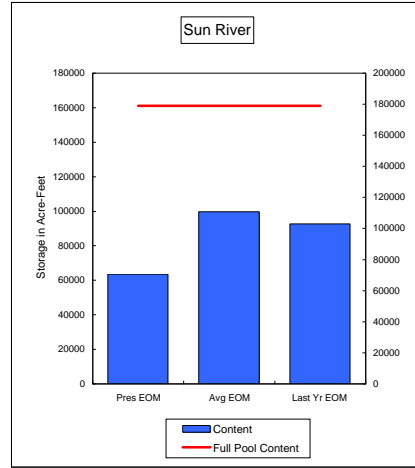

**COMPARISON OF STORAGE CONTENT - PRESENT VS AVERAGE VS LAST YEAR DATA**  
in Acre-Feet  
Data for February 29, 2008

**Percent of Average**            **93.1%**  
**Percent of Last Year**       **94.3%**  
**Percent of Full Capacity**   **69.8%**

**Percent of Average**            **63.7%**  
**Percent of Last Year**       **68.5%**  
**Percent of Full Capacity**   **35.5%**

**Percent of Average**            **91.2%**  
**Percent of Last Year**       **80.2%**  
**Percent of Full Capacity**   **40.2%**

**Percent of Average**            **95.5%**  
**Percent of Last Year**       **102.5%**  
**Percent of Full Capacity**   **67.1%**

**Percent of Average**            **88.4%**  
**Percent of Last Year**       **105.1%**  
**Percent of Full Capacity**   **67.6%**