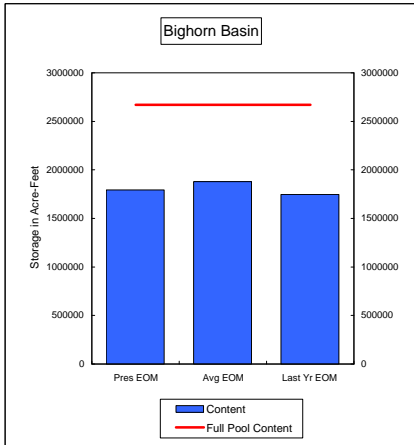

**COMPARISON OF STORAGE CONTENT - PRESENT VS AVERAGE VS LAST YEAR DATA**  
in Acre-Feet  
Data for February 29, 2008

**Percent of Average**            **93.1%**  
**Percent of Last Year**       **94.3%**  
**Percent of Full Capacity**   **69.8%**

**Percent of Average**            **63.7%**  
**Percent of Last Year**       **68.5%**  
**Percent of Full Capacity**   **35.5%**

**Percent of Average**            **91.2%**  
**Percent of Last Year**       **80.2%**  
**Percent of Full Capacity**   **40.2%**

**Percent of Average**            **95.5%**  
**Percent of Last Year**       **102.5%**  
**Percent of Full Capacity**   **67.1%**

**Percent of Average**            **88.4%**  
**Percent of Last Year**       **105.1%**  
**Percent of Full Capacity**   **67.6%**