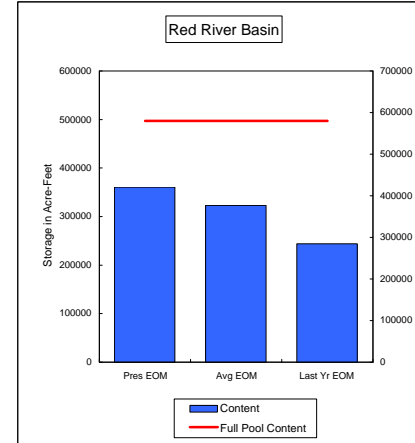

**Percent of Average 81.2%**  
**Percent of Last Year 98.2%**  
**Percent of Full Capacity 46.7%**

**Percent of Average 85.6%**  
**Percent of Last Year 177.0%**  
**Percent of Full Capacity 63.8%**

**Percent of Average 95.7%**  
**Percent of Last Year 91.8%**  
**Percent of Full Capacity 94.8%**

**Percent of Average 58.0%**  
**Percent of Last Year 122.1%**  
**Percent of Full Capacity 15.1%**

**Percent of Average 111.8%**  
**Percent of Last Year 148.1%**  
**Percent of Full Capacity 62.2%**

**COMPARISON OF STORAGE CONTENT - PRESENT VS AVERAGE VS LAST YEAR DATA**  
in Acre-Feet  
Data for February 29, 2008