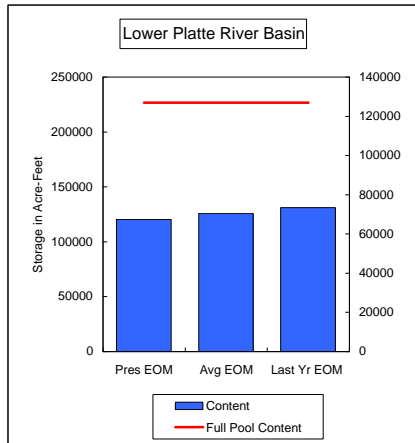

**Percent of Average**            **82.0%**  
**Percent of Last Year**        **95.1%**  
**Percent of Full Capacity**    **52.0%**

**Percent of Average**            **106.6%**  
**Percent of Last Year**        **109.8%**  
**Percent of Full Capacity**    **76.1%**

**Percent of Average**            **48.1%**  
**Percent of Last Year**        **84.3%**  
**Percent of Full Capacity**    **27.2%**

**Percent of Average**            **85.1%**  
**Percent of Last Year**        **154.2%**  
**Percent of Full Capacity**    **66.0%**

COMPARISON OF STORAGE CONTENT - PRESENT VS AVERAGE VS LAST YEAR DATA

in Acre-Feet  
Data for February 29, 2008

**Percent of Average 64.8%**  
**Percent of Last Year 116.1%**  
**Percent of Full Capacity 46.7%**

**Percent of Average 81.2%**  
**Percent of Last Year 98.2%**  
**Percent of Full Capacity 46.7%**

**Percent of Average 85.6%**  
**Percent of Last Year 177.0%**  
**Percent of Full Capacity 63.8%**

**Percent of Average 95.7%**  
**Percent of Last Year 91.8%**  
**Percent of Full Capacity 94.8%**