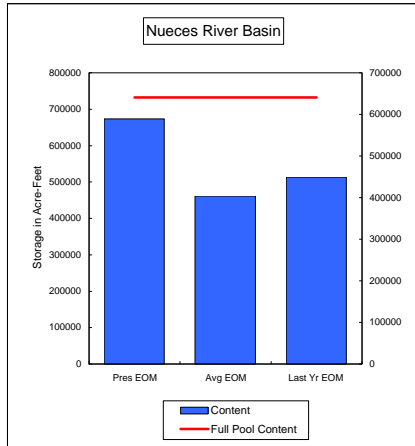

COMPARISON OF STORAGE CONTENT - PRESENT VS AVERAGE VS LAST YEAR DATA

in Acre-Feet  
Data for February 29, 2008

**Percent of Average 64.8%**  
**Percent of Last Year 116.1%**  
**Percent of Full Capacity 46.7%**

**Percent of Average 81.2%**  
**Percent of Last Year 98.2%**  
**Percent of Full Capacity 46.7%**

**Percent of Average 85.6%**  
**Percent of Last Year 177.0%**  
**Percent of Full Capacity 63.8%**

**Percent of Average 95.7%**  
**Percent of Last Year 91.8%**  
**Percent of Full Capacity 94.8%**

**Percent of Average 58.0%**  
**Percent of Last Year 122.1%**  
**Percent of Full Capacity 15.1%**

**Percent of Average 111.8%**  
**Percent of Last Year 148.1%**  
**Percent of Full Capacity 62.2%**

**COMPARISON OF STORAGE CONTENT - PRESENT VS AVERAGE VS LAST YEAR DATA**  
in Acre-Feet  
Data for February 29, 2008