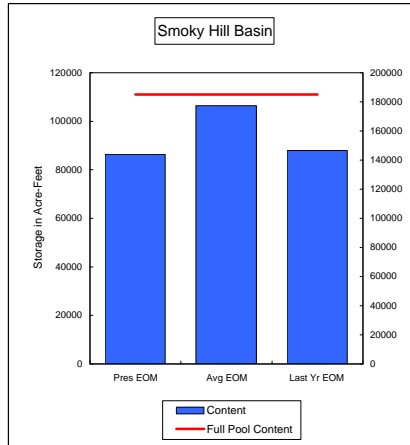

**Percent of Average**            **82.0%**  
**Percent of Last Year**        **95.1%**  
**Percent of Full Capacity**    **52.0%**

**Percent of Average**            **106.6%**  
**Percent of Last Year**        **109.8%**  
**Percent of Full Capacity**    **76.1%**

**Percent of Average**            **48.1%**  
**Percent of Last Year**        **84.3%**  
**Percent of Full Capacity**    **27.2%**

**Percent of Average**            **85.1%**  
**Percent of Last Year**        **154.2%**  
**Percent of Full Capacity**    **66.0%**

COMPARISON OF STORAGE CONTENT - PRESENT VS AVERAGE VS LAST YEAR DATA

in Acre-Feet  
Data for February 29, 2008

**Percent of Average 64.8%**  
**Percent of Last Year 116.1%**  
**Percent of Full Capacity 46.7%**