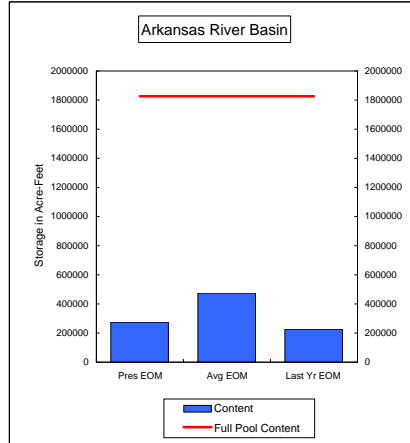

**Percent of Average**            **48.1%**  
**Percent of Last Year**        **84.3%**  
**Percent of Full Capacity**    **27.2%**

**Percent of Average**            **85.1%**  
**Percent of Last Year**        **154.2%**  
**Percent of Full Capacity**    **66.0%**

COMPARISON OF STORAGE CONTENT - PRESENT VS AVERAGE VS LAST YEAR DATA

in Acre-Feet  
Data for February 29, 2008

**Percent of Average 64.8%**  
**Percent of Last Year 116.1%**  
**Percent of Full Capacity 46.7%**

**Percent of Average 81.2%**  
**Percent of Last Year 98.2%**  
**Percent of Full Capacity 46.7%**

**Percent of Average 85.6%**  
**Percent of Last Year 177.0%**  
**Percent of Full Capacity 63.8%**

**Percent of Average 95.7%**  
**Percent of Last Year 91.8%**  
**Percent of Full Capacity 94.8%**