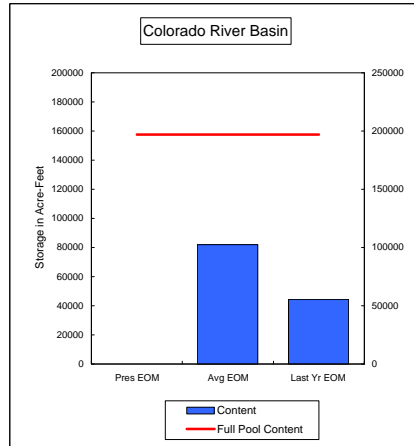

**Percent of Average 81.2%**  
**Percent of Last Year 98.2%**  
**Percent of Full Capacity 46.7%**

**Percent of Average 85.6%**  
**Percent of Last Year 177.0%**  
**Percent of Full Capacity 63.8%**

**Percent of Average 95.7%**  
**Percent of Last Year 91.8%**  
**Percent of Full Capacity 94.8%**

**Percent of Average 58.0%**  
**Percent of Last Year 122.1%**  
**Percent of Full Capacity 15.1%**

**Percent of Average 111.8%**  
**Percent of Last Year 148.1%**  
**Percent of Full Capacity 62.2%**

**COMPARISON OF STORAGE CONTENT - PRESENT VS AVERAGE VS LAST YEAR DATA**  
in Acre-Feet  
Data for February 29, 2008

**Percent of Average**            **146.0%**  
**Percent of Last Year**        **131.2%**  
**Percent of Full Capacity**    **105.1%**

**Percent of Average**            **0.0%**  
**Percent of Last Year**        **0.0%**  
**Percent of Full Capacity**    **0.0%**