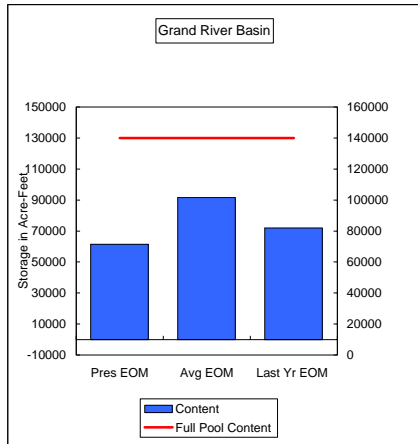

**Percent of Average**            **63.7%**  
**Percent of Last Year**       **68.5%**  
**Percent of Full Capacity**   **35.5%**

**Percent of Average**            **91.2%**  
**Percent of Last Year**       **80.2%**  
**Percent of Full Capacity**   **40.2%**

**Percent of Average**            **95.5%**  
**Percent of Last Year**       **102.5%**  
**Percent of Full Capacity**   **67.1%**

**Percent of Average**            **88.4%**  
**Percent of Last Year**       **105.1%**  
**Percent of Full Capacity**   **67.6%**

**Percent of Average**            **79.5%**  
**Percent of Last Year**       **105.3%**  
**Percent of Full Capacity**   **45.0%**

**COMPARISON OF STORAGE CONTENT - PRESENT VS AVERAGE VS LAST YEAR DATA**  
in Acre-Feet  
Data for February 29, 2008

**Percent of Average**            **67.2%**  
**Percent of Last Year**        **85.4%**  
**Percent of Full Capacity**    **43.9%**

**Percent of Average**            **111.3%**  
**Percent of Last Year**        **98.8%**  
**Percent of Full Capacity**    **76.9%**