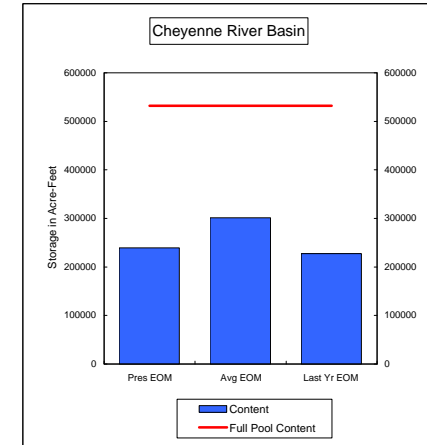

**COMPARISON OF STORAGE CONTENT - PRESENT VS AVERAGE VS LAST YEAR DATA**  
in Acre-Feet  
Data for February 29, 2008

**Percent of Average**            **93.1%**  
**Percent of Last Year**       **94.3%**  
**Percent of Full Capacity**   **69.8%**

**Percent of Average**            **63.7%**  
**Percent of Last Year**       **68.5%**  
**Percent of Full Capacity**   **35.5%**

**Percent of Average**            **91.2%**  
**Percent of Last Year**       **80.2%**  
**Percent of Full Capacity**   **40.2%**

**Percent of Average**            **95.5%**  
**Percent of Last Year**       **102.5%**  
**Percent of Full Capacity**   **67.1%**

**Percent of Average**            **88.4%**  
**Percent of Last Year**       **105.1%**  
**Percent of Full Capacity**   **67.6%**

**Percent of Average**            **79.5%**  
**Percent of Last Year**       **105.3%**  
**Percent of Full Capacity**   **45.0%**

**COMPARISON OF STORAGE CONTENT - PRESENT VS AVERAGE VS LAST YEAR DATA**  
in Acre-Feet  
Data for February 29, 2008