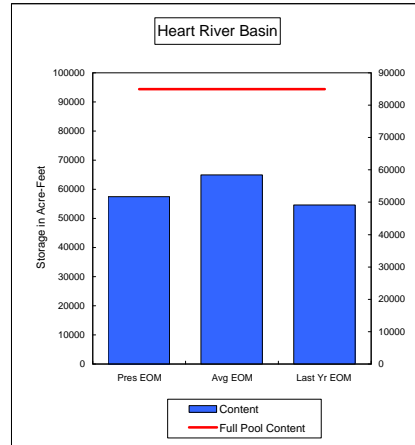

**COMPARISON OF STORAGE CONTENT - PRESENT VS AVERAGE VS LAST YEAR DATA**  
in Acre-Feet  
Data for February 29, 2008

**Percent of Average**            **93.1%**  
**Percent of Last Year**       **94.3%**  
**Percent of Full Capacity**   **69.8%**

**Percent of Average**            **63.7%**  
**Percent of Last Year**       **68.5%**  
**Percent of Full Capacity**   **35.5%**

**Percent of Average**            **91.2%**  
**Percent of Last Year**       **80.2%**  
**Percent of Full Capacity**   **40.2%**

**Percent of Average**            **95.5%**  
**Percent of Last Year**       **102.5%**  
**Percent of Full Capacity**   **67.1%**

**Percent of Average**            **88.4%**  
**Percent of Last Year**       **105.1%**  
**Percent of Full Capacity**   **67.6%**