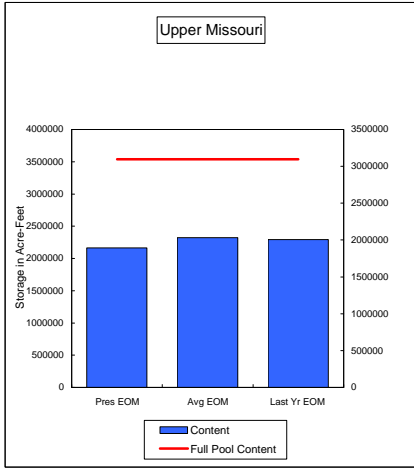

**COMPARISON OF STORAGE CONTENT - PRESENT VS AVERAGE VS LAST YEAR DATA**  
in Acre-Feet  
Data for February 29, 2008

**Percent of Average**            **93.1%**  
**Percent of Last Year**       **94.3%**  
**Percent of Full Capacity**   **69.8%**

**Percent of Average**            **63.7%**  
**Percent of Last Year**       **68.5%**  
**Percent of Full Capacity**   **35.5%**

**Percent of Average**            **91.2%**  
**Percent of Last Year**       **80.2%**  
**Percent of Full Capacity**   **40.2%**

**Percent of Average**            **95.5%**  
**Percent of Last Year**       **102.5%**  
**Percent of Full Capacity**   **67.1%**

**Percent of Average**            **88.4%**  
**Percent of Last Year**       **105.1%**  
**Percent of Full Capacity**   **67.6%**