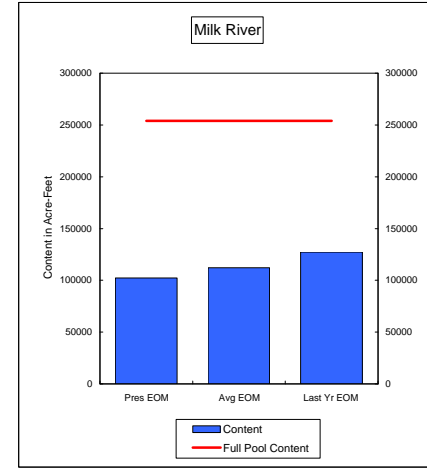

**COMPARISON OF STORAGE CONTENT - PRESENT VS AVERAGE VS LAST YEAR DATA**  
in Acre-Feet  
Data for February 29, 2008

**Percent of Average**            **93.1%**  
**Percent of Last Year**       **94.3%**  
**Percent of Full Capacity**   **69.8%**

**Percent of Average**            **63.7%**  
**Percent of Last Year**       **68.5%**  
**Percent of Full Capacity**   **35.5%**

**Percent of Average**            **91.2%**  
**Percent of Last Year**       **80.2%**  
**Percent of Full Capacity**   **40.2%**

**Percent of Average**            **95.5%**  
**Percent of Last Year**       **102.5%**  
**Percent of Full Capacity**   **67.1%**

**Percent of Average**            **88.4%**  
**Percent of Last Year**       **105.1%**  
**Percent of Full Capacity**   **67.6%**