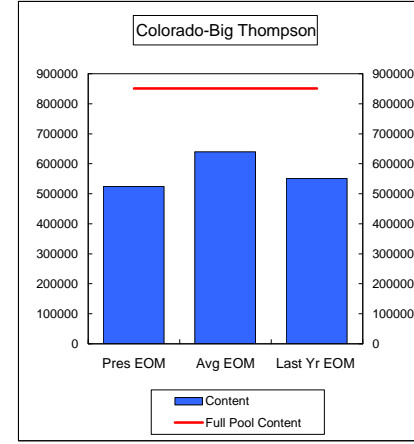

**Percent of Average**            **95.5%**  
**Percent of Last Year**       **102.5%**  
**Percent of Full Capacity**   **67.1%**

**Percent of Average**            **88.4%**  
**Percent of Last Year**       **105.1%**  
**Percent of Full Capacity**   **67.6%**

**Percent of Average**            **79.5%**  
**Percent of Last Year**       **105.3%**  
**Percent of Full Capacity**   **45.0%**

**COMPARISON OF STORAGE CONTENT - PRESENT VS AVERAGE VS LAST YEAR DATA**  
in Acre-Feet  
Data for February 29, 2008

**Percent of Average**            **67.2%**  
**Percent of Last Year**        **85.4%**  
**Percent of Full Capacity**    **43.9%**

**Percent of Average**            **111.3%**  
**Percent of Last Year**        **98.8%**  
**Percent of Full Capacity**    **76.9%**