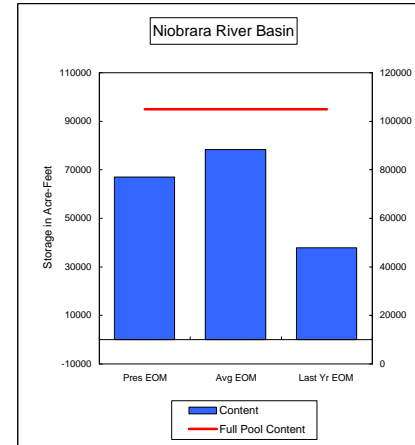

**Percent of Average**            **48.1%**  
**Percent of Last Year**        **84.3%**  
**Percent of Full Capacity**    **27.2%**

**Percent of Average**            **85.1%**  
**Percent of Last Year**        **154.2%**  
**Percent of Full Capacity**    **66.0%**

COMPARISON OF STORAGE CONTENT - PRESENT VS AVERAGE VS LAST YEAR DATA

in Acre-Feet  
Data for February 29, 2008

**Percent of Average 64.8%**  
**Percent of Last Year 116.1%**  
**Percent of Full Capacity 46.7%**

**Percent of Average 81.2%**  
**Percent of Last Year 98.2%**  
**Percent of Full Capacity 46.7%**

**Percent of Average 85.6%**  
**Percent of Last Year 177.0%**  
**Percent of Full Capacity 63.8%**

**Percent of Average 95.7%**  
**Percent of Last Year 91.8%**  
**Percent of Full Capacity 94.8%**