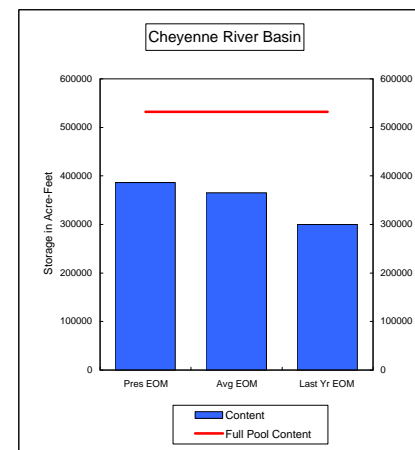

COMPARISON OF STORAGE CONTENT - PRESENT VS AVERAGE VS LAST YEAR DATA
in Acre-Feet
Data for May 31, 2008

Percent of Average 102.0%
Percent of Last Year 100.5%
Percent of Full Capacity 85.5%

Percent of Average 102.3%
Percent of Last Year 92.7%
Percent of Full Capacity 90.7%

Percent of Average 89.7%
Percent of Last Year 66.2%
Percent of Full Capacity 54.8%

Percent of Average 101.5%
Percent of Last Year 96.7%
Percent of Full Capacity 74.3%

Percent of Average 76.5%
Percent of Last Year 88.1%
Percent of Full Capacity 68.6%

Percent of Average 105.7%
Percent of Last Year 128.8%
Percent of Full Capacity 72.6%

COMPARISON OF STORAGE CONTENT - PRESENT VS AVERAGE VS LAST YEAR DATA
in Acre-Feet
Data for May 31, 2008

Percent of Average 68.3%
Percent of Last Year 98.1%
Percent of Full Capacity 52.8%