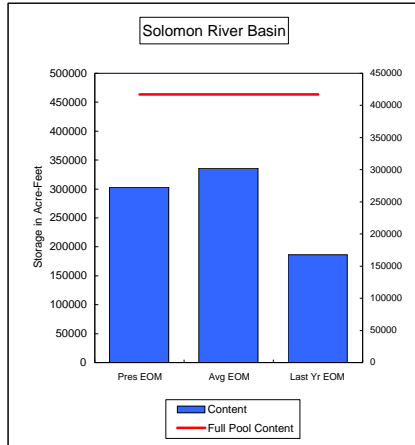

Percent of Average 105.7%
Percent of Last Year 128.8%
Percent of Full Capacity 72.6%

COMPARISON OF STORAGE CONTENT - PRESENT VS AVERAGE VS LAST YEAR DATA
in Acre-Feet
Data for May 31, 2008

Percent of Average 68.3%
Percent of Last Year 98.1%
Percent of Full Capacity 52.8%

Percent of Average 78.6%
Percent of Last Year 92.0%
Percent of Full Capacity 81.4%

Percent of Average 90.2%
Percent of Last Year 90.0%
Percent of Full Capacity 61.6%

Percent of Average 98.3%
Percent of Last Year 87.6%
Percent of Full Capacity 69.3%

Percent of Average 68.2%
Percent of Last Year 97.7%
Percent of Full Capacity 46.7%

Percent of Average 96.1%
Percent of Last Year 142.0%
Percent of Full Capacity 85.0%

COMPARISON OF STORAGE CONTENT - PRESENT VS AVERAGE VS LAST YEAR DATA
in Acre-Feet
Data for May 31, 2008