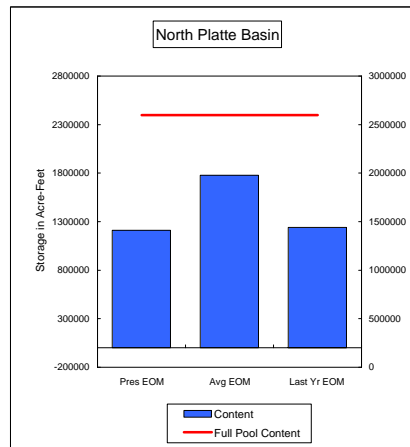

COMPARISON OF STORAGE CONTENT - PRESENT VS AVERAGE VS LAST YEAR DATA
in Acre-Feet
Data for May 31, 2008

Percent of Average 102.0%
Percent of Last Year 100.5%
Percent of Full Capacity 85.5%

Percent of Average 102.3%
Percent of Last Year 92.7%
Percent of Full Capacity 90.7%

Percent of Average 89.7%
Percent of Last Year 66.2%
Percent of Full Capacity 54.8%

Percent of Average 101.5%
Percent of Last Year 96.7%
Percent of Full Capacity 74.3%

Percent of Average 76.5%
Percent of Last Year 88.1%
Percent of Full Capacity 68.6%

Percent of Average 105.7%
Percent of Last Year 128.8%
Percent of Full Capacity 72.6%

COMPARISON OF STORAGE CONTENT - PRESENT VS AVERAGE VS LAST YEAR DATA
in Acre-Feet
Data for May 31, 2008

Percent of Average 68.3%
Percent of Last Year 98.1%
Percent of Full Capacity 52.8%

Percent of Average 78.6%
Percent of Last Year 92.0%
Percent of Full Capacity 81.4%

Percent of Average 90.2%
Percent of Last Year 90.0%
Percent of Full Capacity 61.6%

Percent of Average 98.3%
Percent of Last Year 87.6%
Percent of Full Capacity 69.3%