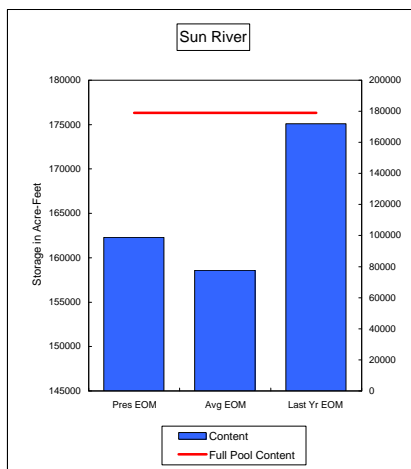

COMPARISON OF STORAGE CONTENT - PRESENT VS AVERAGE VS LAST YEAR DATA
in Acre-Feet
Data for May 31, 2008

Percent of Average 102.0%
Percent of Last Year 100.5%
Percent of Full Capacity 85.5%

Percent of Average 102.3%
Percent of Last Year 92.7%
Percent of Full Capacity 90.7%

Percent of Average 89.7%
Percent of Last Year 66.2%
Percent of Full Capacity 54.8%

Percent of Average 101.5%
Percent of Last Year 96.7%
Percent of Full Capacity 74.3%

Percent of Average 76.5%
Percent of Last Year 88.1%
Percent of Full Capacity 68.6%

Percent of Average 105.7%
Percent of Last Year 128.8%
Percent of Full Capacity 72.6%

COMPARISON OF STORAGE CONTENT - PRESENT VS AVERAGE VS LAST YEAR DATA
in Acre-Feet
Data for May 31, 2008

Percent of Average 68.3%
Percent of Last Year 98.1%
Percent of Full Capacity 52.8%