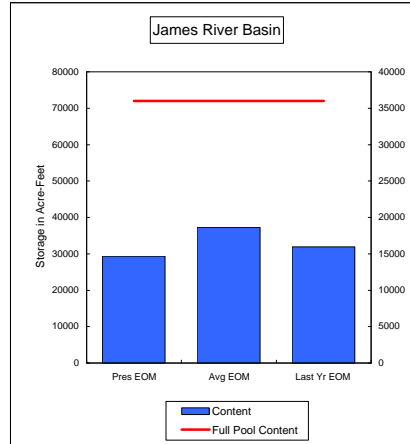

COMPARISON OF STORAGE CONTENT - PRESENT VS AVERAGE VS LAST YEAR DATA
in Acre-Feet
Data for May 31, 2008

Percent of Average 102.0%
Percent of Last Year 100.5%
Percent of Full Capacity 85.5%

Percent of Average 102.3%
Percent of Last Year 92.7%
Percent of Full Capacity 90.7%

Percent of Average 89.7%
Percent of Last Year 66.2%
Percent of Full Capacity 54.8%

Percent of Average 101.5%
Percent of Last Year 96.7%
Percent of Full Capacity 74.3%

Percent of Average 76.5%
Percent of Last Year 88.1%
Percent of Full Capacity 68.6%

Percent of Average 105.7%
Percent of Last Year 128.8%
Percent of Full Capacity 72.6%

COMPARISON OF STORAGE CONTENT - PRESENT VS AVERAGE VS LAST YEAR DATA
in Acre-Feet
Data for May 31, 2008

Percent of Average 68.3%
Percent of Last Year 98.1%
Percent of Full Capacity 52.8%