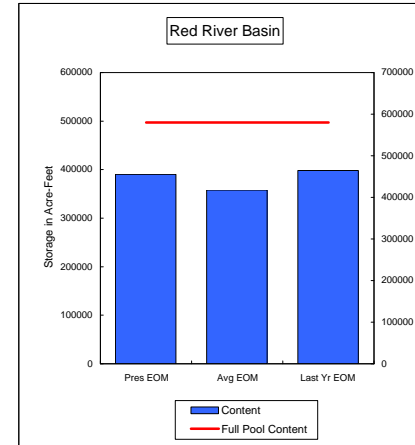

Percent of Average 68.2%
Percent of Last Year 97.7%
Percent of Full Capacity 46.7%

Percent of Average 96.1%
Percent of Last Year 142.0%
Percent of Full Capacity 85.0%

COMPARISON OF STORAGE CONTENT - PRESENT VS AVERAGE VS LAST YEAR DATA
in Acre-Feet
Data for May 31, 2008

Percent of Average 90.3%
Percent of Last Year 162.5%
Percent of Full Capacity 72.7%

Percent of Average 82.1%
Percent of Last Year 98.9%
Percent of Full Capacity 48.2%

Percent of Average 83.3%
Percent of Last Year 96.7%
Percent of Full Capacity 72.6%

Percent of Average 99.1%
Percent of Last Year 98.8%
Percent of Full Capacity 117.4%

Percent of Average 57.2%
Percent of Last Year 81.2%
Percent of Full Capacity 15.2%

Percent of Average 108.9%
Percent of Last Year 97.9%
Percent of Full Capacity 67.2%