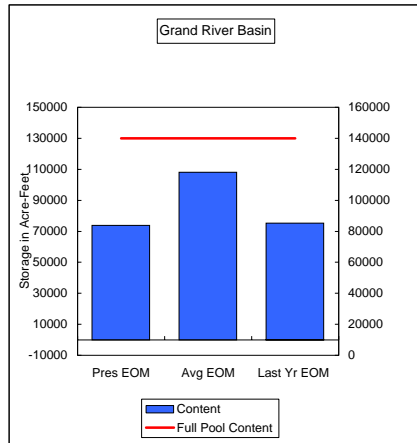

COMPARISON OF STORAGE CONTENT - PRESENT VS AVERAGE VS LAST YEAR DATA
in Acre-Feet
Data for May 31, 2008

Percent of Average 102.0%
Percent of Last Year 100.5%
Percent of Full Capacity 85.5%

Percent of Average 102.3%
Percent of Last Year 92.7%
Percent of Full Capacity 90.7%

Percent of Average 89.7%
Percent of Last Year 66.2%
Percent of Full Capacity 54.8%

Percent of Average 101.5%
Percent of Last Year 96.7%
Percent of Full Capacity 74.3%

Percent of Average 76.5%
Percent of Last Year 88.1%
Percent of Full Capacity 68.6%

Percent of Average 105.7%
Percent of Last Year 128.8%
Percent of Full Capacity 72.6%

COMPARISON OF STORAGE CONTENT - PRESENT VS AVERAGE VS LAST YEAR DATA
in Acre-Feet
Data for May 31, 2008

Percent of Average 68.3%
Percent of Last Year 98.1%
Percent of Full Capacity 52.8%

Percent of Average 78.6%
Percent of Last Year 92.0%
Percent of Full Capacity 81.4%

Percent of Average 90.2%
Percent of Last Year 90.0%
Percent of Full Capacity 61.6%

Percent of Average 98.3%
Percent of Last Year 87.6%
Percent of Full Capacity 69.3%