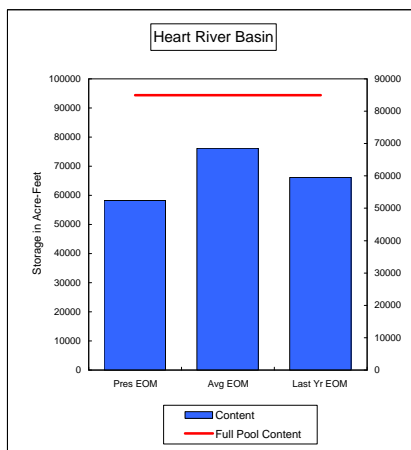

COMPARISON OF STORAGE CONTENT - PRESENT VS AVERAGE VS LAST YEAR DATA
in Acre-Feet
Data for May 31, 2008

Percent of Average 102.0%
Percent of Last Year 100.5%
Percent of Full Capacity 85.5%

Percent of Average 102.3%
Percent of Last Year 92.7%
Percent of Full Capacity 90.7%

Percent of Average 89.7%
Percent of Last Year 66.2%
Percent of Full Capacity 54.8%

Percent of Average 101.5%
Percent of Last Year 96.7%
Percent of Full Capacity 74.3%

Percent of Average 76.5%
Percent of Last Year 88.1%
Percent of Full Capacity 68.6%

Percent of Average 105.7%
Percent of Last Year 128.8%
Percent of Full Capacity 72.6%

COMPARISON OF STORAGE CONTENT - PRESENT VS AVERAGE VS LAST YEAR DATA
in Acre-Feet
Data for May 31, 2008

Percent of Average 68.3%
Percent of Last Year 98.1%
Percent of Full Capacity 52.8%