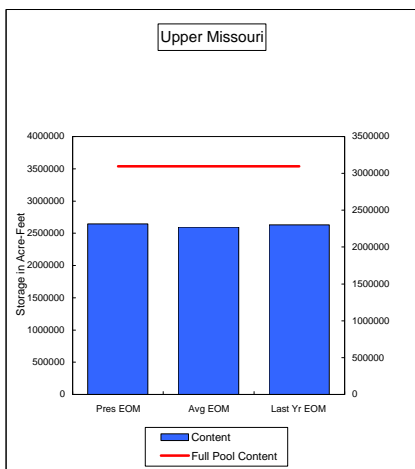

COMPARISON OF STORAGE CONTENT - PRESENT VS AVERAGE VS LAST YEAR DATA
in Acre-Feet
Data for May 31, 2008

Percent of Average 102.0%
Percent of Last Year 100.5%
Percent of Full Capacity 85.5%

Percent of Average 102.3%
Percent of Last Year 92.7%
Percent of Full Capacity 90.7%

Percent of Average 89.7%
Percent of Last Year 66.2%
Percent of Full Capacity 54.8%

Percent of Average 101.5%
Percent of Last Year 96.7%
Percent of Full Capacity 74.3%

Percent of Average 76.5%
Percent of Last Year 88.1%
Percent of Full Capacity 68.6%

Percent of Average 105.7%
Percent of Last Year 128.8%
Percent of Full Capacity 72.6%

COMPARISON OF STORAGE CONTENT - PRESENT VS AVERAGE VS LAST YEAR DATA
in Acre-Feet
Data for May 31, 2008

Percent of Average 68.3%
Percent of Last Year 98.1%
Percent of Full Capacity 52.8%