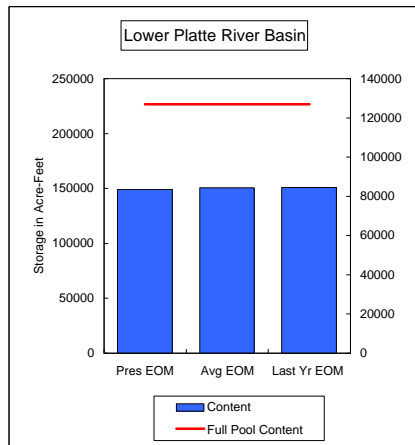

Percent of Average 78.6%
Percent of Last Year 92.0%
Percent of Full Capacity 81.4%

Percent of Average 90.2%
Percent of Last Year 90.0%
Percent of Full Capacity 61.6%

Percent of Average 98.3%
Percent of Last Year 87.6%
Percent of Full Capacity 69.3%

Percent of Average 68.2%
Percent of Last Year 97.7%
Percent of Full Capacity 46.7%

Percent of Average 96.1%
Percent of Last Year 142.0%
Percent of Full Capacity 85.0%

COMPARISON OF STORAGE CONTENT - PRESENT VS AVERAGE VS LAST YEAR DATA
in Acre-Feet
Data for May 31, 2008

Percent of Average 90.3%
Percent of Last Year 162.5%
Percent of Full Capacity 72.7%

Percent of Average 82.1%
Percent of Last Year 98.9%
Percent of Full Capacity 48.2%

Percent of Average 83.3%
Percent of Last Year 96.7%
Percent of Full Capacity 72.6%

Percent of Average 99.1%
Percent of Last Year 98.8%
Percent of Full Capacity 117.4%

Percent of Average 57.2%
Percent of Last Year 81.2%
Percent of Full Capacity 15.2%

Percent of Average 108.9%
Percent of Last Year 97.9%
Percent of Full Capacity 67.2%