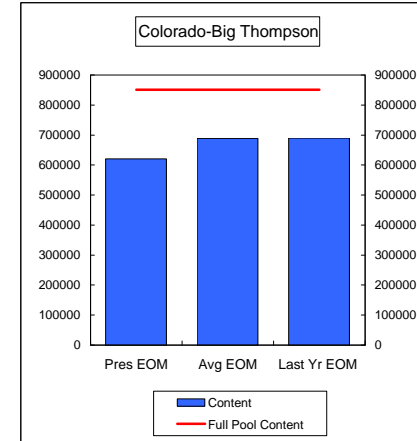

Percent of Average 89.7%
Percent of Last Year 66.2%
Percent of Full Capacity 54.8%

Percent of Average 101.5%
Percent of Last Year 96.7%
Percent of Full Capacity 74.3%

Percent of Average 76.5%
Percent of Last Year 88.1%
Percent of Full Capacity 68.6%

Percent of Average 105.7%
Percent of Last Year 128.8%
Percent of Full Capacity 72.6%

COMPARISON OF STORAGE CONTENT - PRESENT VS AVERAGE VS LAST YEAR DATA
in Acre-Feet
Data for May 31, 2008

Percent of Average 68.3%
Percent of Last Year 98.1%
Percent of Full Capacity 52.8%

Percent of Average 78.6%
Percent of Last Year 92.0%
Percent of Full Capacity 81.4%

Percent of Average 90.2%
Percent of Last Year 90.0%
Percent of Full Capacity 61.6%

Percent of Average 98.3%
Percent of Last Year 87.6%
Percent of Full Capacity 69.3%