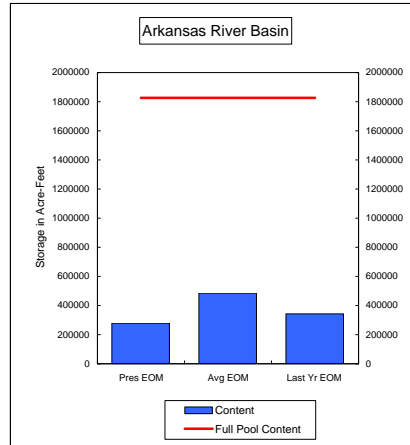

Percent of Average 68.2%
Percent of Last Year 97.7%
Percent of Full Capacity 46.7%

Percent of Average 96.1%
Percent of Last Year 142.0%
Percent of Full Capacity 85.0%

COMPARISON OF STORAGE CONTENT - PRESENT VS AVERAGE VS LAST YEAR DATA
in Acre-Feet
Data for May 31, 2008

Percent of Average 90.3%
Percent of Last Year 162.5%
Percent of Full Capacity 72.7%

Percent of Average 82.1%
Percent of Last Year 98.9%
Percent of Full Capacity 48.2%

Percent of Average 83.3%
Percent of Last Year 96.7%
Percent of Full Capacity 72.6%

Percent of Average 99.1%
Percent of Last Year 98.8%
Percent of Full Capacity 117.4%

Percent of Average 57.2%
Percent of Last Year 81.2%
Percent of Full Capacity 15.2%

Percent of Average 108.9%
Percent of Last Year 97.9%
Percent of Full Capacity 67.2%