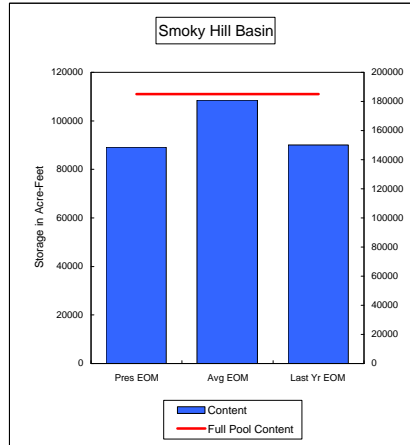

Percent of Average 78.6%
Percent of Last Year 92.0%
Percent of Full Capacity 81.4%

Percent of Average 90.2%
Percent of Last Year 90.0%
Percent of Full Capacity 61.6%

Percent of Average 98.3%
Percent of Last Year 87.6%
Percent of Full Capacity 69.3%

Percent of Average 68.2%
Percent of Last Year 97.7%
Percent of Full Capacity 46.7%

Percent of Average 96.1%
Percent of Last Year 142.0%
Percent of Full Capacity 85.0%

COMPARISON OF STORAGE CONTENT - PRESENT VS AVERAGE VS LAST YEAR DATA
in Acre-Feet
Data for May 31, 2008

Percent of Average 90.3%
Percent of Last Year 162.5%
Percent of Full Capacity 72.7%

Percent of Average 82.1%
Percent of Last Year 98.9%
Percent of Full Capacity 48.2%

Percent of Average 83.3%
Percent of Last Year 96.7%
Percent of Full Capacity 72.6%