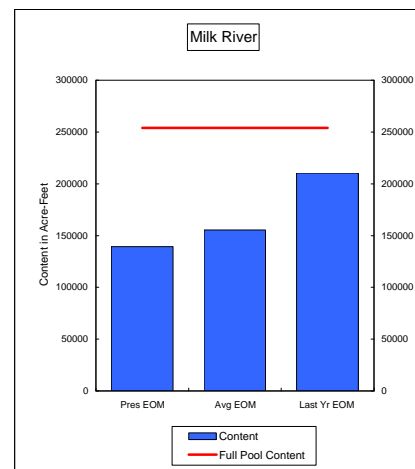

COMPARISON OF STORAGE CONTENT - PRESENT VS AVERAGE VS LAST YEAR DATA
in Acre-Feet
Data for May 31, 2008

Percent of Average 102.0%
Percent of Last Year 100.5%
Percent of Full Capacity 85.5%

Percent of Average 102.3%
Percent of Last Year 92.7%
Percent of Full Capacity 90.7%

Percent of Average 89.7%
Percent of Last Year 66.2%
Percent of Full Capacity 54.8%

Percent of Average 101.5%
Percent of Last Year 96.7%
Percent of Full Capacity 74.3%

Percent of Average 76.5%
Percent of Last Year 88.1%
Percent of Full Capacity 68.6%

Percent of Average 105.7%
Percent of Last Year 128.8%
Percent of Full Capacity 72.6%

COMPARISON OF STORAGE CONTENT - PRESENT VS AVERAGE VS LAST YEAR DATA
in Acre-Feet
Data for May 31, 2008

Percent of Average 68.3%
Percent of Last Year 98.1%
Percent of Full Capacity 52.8%