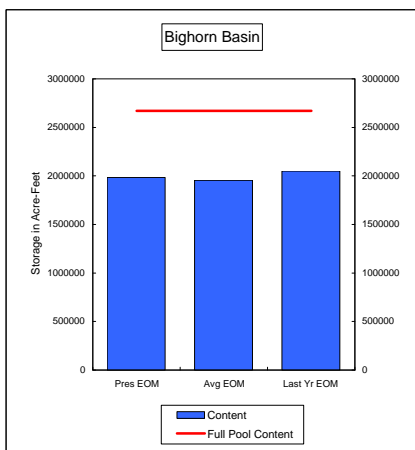

COMPARISON OF STORAGE CONTENT - PRESENT VS AVERAGE VS LAST YEAR DATA
in Acre-Feet
Data for May 31, 2008

Percent of Average 102.0%
Percent of Last Year 100.5%
Percent of Full Capacity 85.5%

Percent of Average 102.3%
Percent of Last Year 92.7%
Percent of Full Capacity 90.7%

Percent of Average 89.7%
Percent of Last Year 66.2%
Percent of Full Capacity 54.8%

Percent of Average 101.5%
Percent of Last Year 96.7%
Percent of Full Capacity 74.3%

Percent of Average 76.5%
Percent of Last Year 88.1%
Percent of Full Capacity 68.6%

Percent of Average 105.7%
Percent of Last Year 128.8%
Percent of Full Capacity 72.6%

COMPARISON OF STORAGE CONTENT - PRESENT VS AVERAGE VS LAST YEAR DATA
in Acre-Feet
Data for May 31, 2008

Percent of Average 68.3%
Percent of Last Year 98.1%
Percent of Full Capacity 52.8%