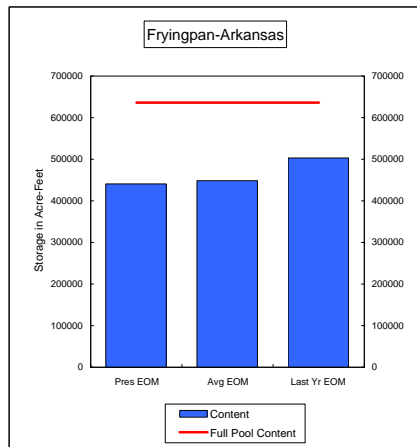

Percent of Average 89.7%
Percent of Last Year 66.2%
Percent of Full Capacity 54.8%

Percent of Average 101.5%
Percent of Last Year 96.7%
Percent of Full Capacity 74.3%

Percent of Average 76.5%
Percent of Last Year 88.1%
Percent of Full Capacity 68.6%

Percent of Average 105.7%
Percent of Last Year 128.8%
Percent of Full Capacity 72.6%

COMPARISON OF STORAGE CONTENT - PRESENT VS AVERAGE VS LAST YEAR DATA
in Acre-Feet
Data for May 31, 2008

Percent of Average 68.3%
Percent of Last Year 98.1%
Percent of Full Capacity 52.8%

Percent of Average 78.6%
Percent of Last Year 92.0%
Percent of Full Capacity 81.4%

Percent of Average 90.2%
Percent of Last Year 90.0%
Percent of Full Capacity 61.6%

Percent of Average 98.3%
Percent of Last Year 87.6%
Percent of Full Capacity 69.3%